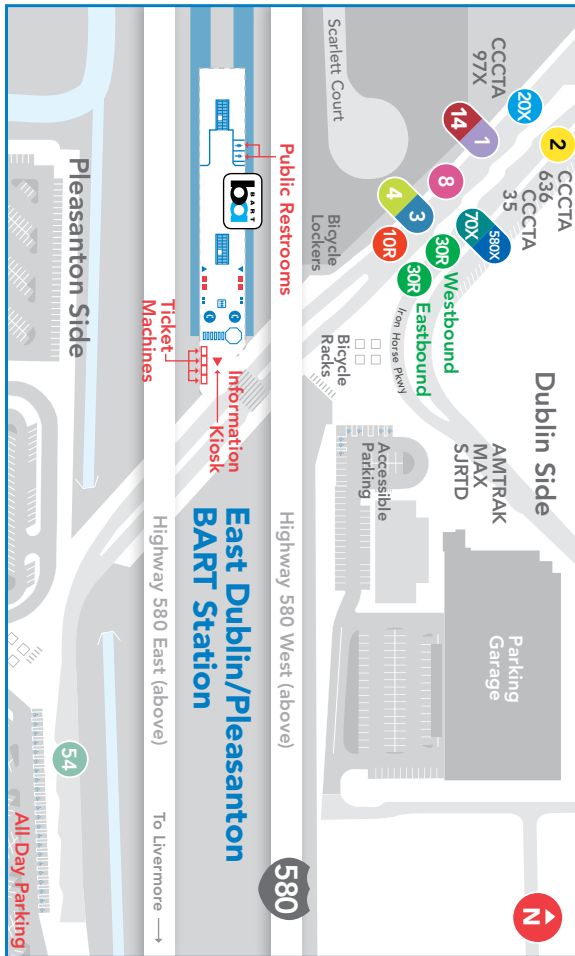

Effective March 23, 2024

East Dublin/Pleasanton BART Station

West Dublin/Pleasanton BART Station

Cash Fares

\$2.00
Regular Fare

\$1.00
Senior/Disabled Fare

All buses accept **Clipper®**

For additional information on fares, passes, and programs

Weekdays

MORNING

1 East Dublin/ Pleasanton BART Station	3 Walnut Creek BART Station	2 Pleasant Hill BART Station	2 Pleasant Hill BART Station	3 Walnut Creek BART Station	1 East Dublin/ Pleasanton BART Station	1 East Dublin/ Pleasanton BART Station	4 Stoneridge/ Hopyard	6 Stoneridge Mall
–	–	–	6:07	6:17	6:45	–	–	–
6:56	–	7:27	7:30	7:40	8:12	8:12	8:19	8:27

AFTERNOON

5 Stoneridge/ McWilliams	4 Stoneridge/ Hopyard	1 East Dublin/ Pleasanton BART Station	1 East Dublin/ Pleasanton BART Station	3 Walnut Creek BART Station	2 Pleasant Hill BART Station	2 Pleasant Hill BART Station	3 Walnut Creek BART Station	1 East Dublin/ Pleasanton BART Station
–	–	–	3:57	4:30	4:40	4:45	–	5:18
4:19	4:30	4:38	4:40	5:13	5:23	5:28	–	6:01
4:59	5:10	5:18	5:20	5:53	6:03	–	–	–

70X | Pleasant Hill

— Regular Service

■ Timepoint

● Bus Stop