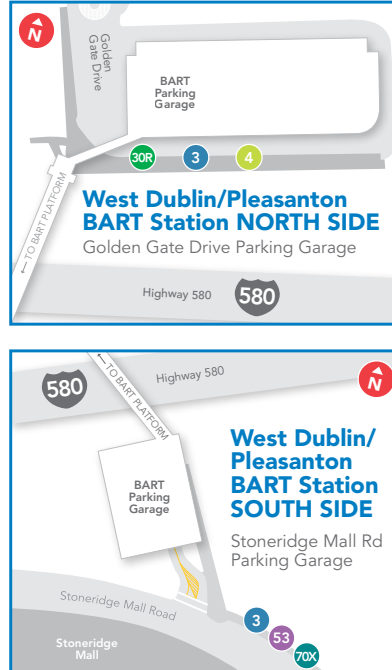

Effective March 23, 2024

East Dublin/Pleasanton BART Station

West Dublin/Pleasanton BART Station

Cash Fares

\$2.00
Regular Fare

\$1.00
Senior/Disabled Fare

All buses accept **Clipper®**

For additional information on fares, passes, and programs

Weekdays

MORNING

1 East Dublin/ Pleasanton BART Station	3 Walnut Creek BART Station	2 Pleasant Hill BART Station	2 Pleasant Hill BART Station	3 Walnut Creek BART Station	1 East Dublin/ Pleasanton BART Station	1 East Dublin/ Pleasanton BART Station	4 Stoneridge/ Hopyard	6 Stoneridge Mall
–	–	–	6:07	6:17	6:45	–	–	–
6:56	–	7:27	7:30	7:40	8:12	8:12	8:19	8:27

AFTERNOON

5 Stoneridge/ McWilliams	4 Stoneridge/ Hopyard	1 East Dublin/ Pleasanton BART Station	1 East Dublin/ Pleasanton BART Station	3 Walnut Creek BART Station	2 Pleasant Hill BART Station	2 Pleasant Hill BART Station	3 Walnut Creek BART Station	1 East Dublin/ Pleasanton BART Station
–	–	–	3:57	4:30	4:40	4:45	–	5:18
4:19	4:30	4:38	4:40	5:13	5:23	5:28	–	6:01
4:59	5:10	5:18	5:20	5:53	6:03	–	–	–

70X | Pleasant Hill

— Regular Service

■ Timepoint

● Bus Stop