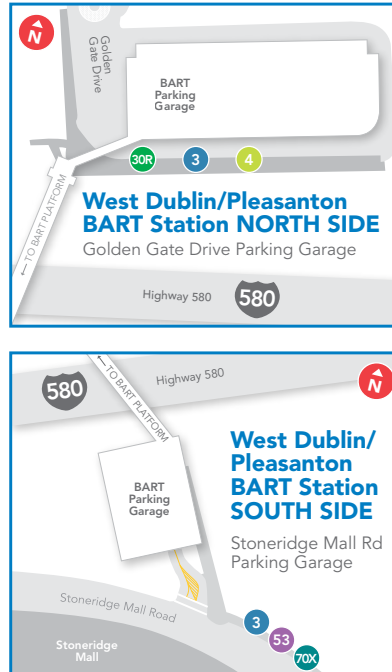

Effective March 23, 2024

East Dublin/Pleasanton BART Station

West Dublin/Pleasanton BART Station

Cash Fares

**\$2.00**  
Regular Fare

**\$1.00**  
Senior/Disabled Fare

All buses accept **Clipper**®

For additional information on fares, passes, and programs

4  
Central Dublin

East Dublin/Pleasanton BART Station, Dougherty/Mariposa, Stagecoach/Amador Lks, Village/Alcosta, Amador/Village, West Dublin/Pleasanton BART Station

Days of Operation  
Weekdays | Saturdays  
Trip planning with Transit®

Saturday

WESTBOUND						EASTBOUND					
1	2	3	4	5	6	6	5	4	3	2	1
East Dublin/ Pleasanton BART Station	Dougherty/ Mariposa	Stagecoach/ Amador Lks	Village/ Alcosta	Amador/ Village	West Dublin/ Pleasanton BART Station	West Dublin/ Pleasanton BART Station	Amador/ Village	Village/ Alcosta	Stagecoach/ Amador Lks	Dougherty/ Mariposa	East Dublin/ Pleasanton BART Station
8:37	8:41	8:45	8:48	8:52	8:59	8:01	8:07	8:11	8:14	8:18	8:26
9:17	9:21	9:25	9:28	9:32	9:39	8:41	8:47	8:51	8:54	8:58	9:06
9:57	10:01	10:05	10:08	10:12	10:19	9:21	9:27	9:31	9:34	9:38	9:46
10:37	10:41	10:45	10:48	10:52	10:59	10:01	10:07	10:11	10:14	10:18	10:26
11:17	11:21	11:25	11:28	11:32	11:39	10:41	10:47	10:51	10:54	10:58	11:06
11:57	12:01	12:05	12:08	12:12	12:19	11:21	11:27	11:31	11:34	11:38	11:46
12:37	12:41	12:45	12:48	12:52	12:59	12:01	12:07	12:11	12:14	12:18	12:26
1:17	1:21	1:25	1:28	1:32	1:39	12:41	12:47	12:51	12:54	12:58	1:06
1:57	2:01	2:05	2:08	2:12	2:19	1:21	1:27	1:31	1:34	1:38	1:46
2:37	2:41	2:45	2:48	2:52	2:59	2:01	2:07	2:11	2:14	2:18	2:26
3:17	3:21	3:25	3:28	3:32	3:39	2:41	2:47	2:51	2:54	2:58	3:06
3:57	4:01	4:05	4:08	4:12	4:19	3:21	3:27	3:31	3:34	3:38	3:46
4:37	4:41	4:45	4:48	4:52	4:59	4:01	4:07	4:11	4:14	4:18	4:26
5:17	5:21	5:25	5:28	5:32	5:39	4:41	4:47	4:51	4:54	4:58	5:06
5:57	6:01	6:05	6:08	6:12	6:19	5:21	5:27	5:31	5:34	5:38	5:46
6:37	6:41	6:45	6:48	6:52	6:59	6:01	6:07	6:11	6:14	6:18	6:26
7:17	7:21	7:25	7:28	7:32	7:39	6:41	6:47	6:51	6:54	6:58	7:06