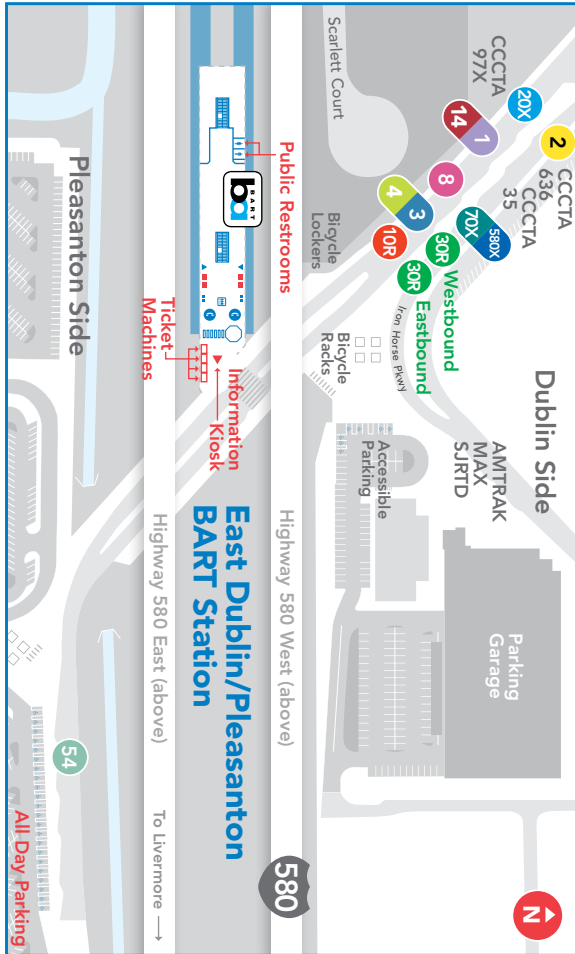

Effective March 23, 2024

East Dublin/Pleasanton BART Station

West Dublin/Pleasanton BART Station

Cash Fares

**\$2.00**  
Regular Fare

**\$1.00**  
Senior/Disabled Fare

All buses accept **Clipper**®

For additional information on fares, passes, and programs

4  
Central Dublin

East Dublin/Pleasanton BART Station, Dougherty/Mariposa, Stagecoach/Amador Lks, Village/Alcosta, Amador/Village, West Dublin/Pleasanton BART Station

Days of Operation  
Weekdays | Saturdays  
Trip planning with Transit®

Saturday

WESTBOUND						EASTBOUND					
1	2	3	4	5	6	6	5	4	3	2	1
East Dublin/ Pleasanton BART Station	Dougherty/ Mariposa	Stagecoach/ Amador Lks	Village/ Alcosta	Amador/ Village	West Dublin/ Pleasanton BART Station	West Dublin/ Pleasanton BART Station	Amador/ Village	Village/ Alcosta	Stagecoach/ Amador Lks	Dougherty/ Mariposa	East Dublin/ Pleasanton BART Station
8:37	8:41	8:45	8:48	8:52	8:59	8:01	8:07	8:11	8:14	8:18	8:26
9:17	9:21	9:25	9:28	9:32	9:39	8:41	8:47	8:51	8:54	8:58	9:06
9:57	10:01	10:05	10:08	10:12	10:19	9:21	9:27	9:31	9:34	9:38	9:46
10:37	10:41	10:45	10:48	10:52	10:59	10:01	10:07	10:11	10:14	10:18	10:26
11:17	11:21	11:25	11:28	11:32	11:39	10:41	10:47	10:51	10:54	10:58	11:06
11:57	12:01	12:05	12:08	12:12	12:19	11:21	11:27	11:31	11:34	11:38	11:46
12:37	12:41	12:45	12:48	12:52	12:59	12:01	12:07	12:11	12:14	12:18	12:26
1:17	1:21	1:25	1:28	1:32	1:39	12:41	12:47	12:51	12:54	12:58	1:06
1:57	2:01	2:05	2:08	2:12	2:19	1:21	1:27	1:31	1:34	1:38	1:46
2:37	2:41	2:45	2:48	2:52	2:59	2:01	2:07	2:11	2:14	2:18	2:26
3:17	3:21	3:25	3:28	3:32	3:39	2:41	2:47	2:51	2:54	2:58	3:06
3:57	4:01	4:05	4:08	4:12	4:19	3:21	3:27	3:31	3:34	3:38	3:46
4:37	4:41	4:45	4:48	4:52	4:59	4:01	4:07	4:11	4:14	4:18	4:26
5:17	5:21	5:25	5:28	5:32	5:39	4:41	4:47	4:51	4:54	4:58	5:06
5:57	6:01	6:05	6:08	6:12	6:19	5:21	5:27	5:31	5:34	5:38	5:46
6:37	6:41	6:45	6:48	6:52	6:59	6:01	6:07	6:11	6:14	6:18	6:26
7:17	7:21	7:25	7:28	7:32	7:39	6:41	6:47	6:51	6:54	6:58	7:06