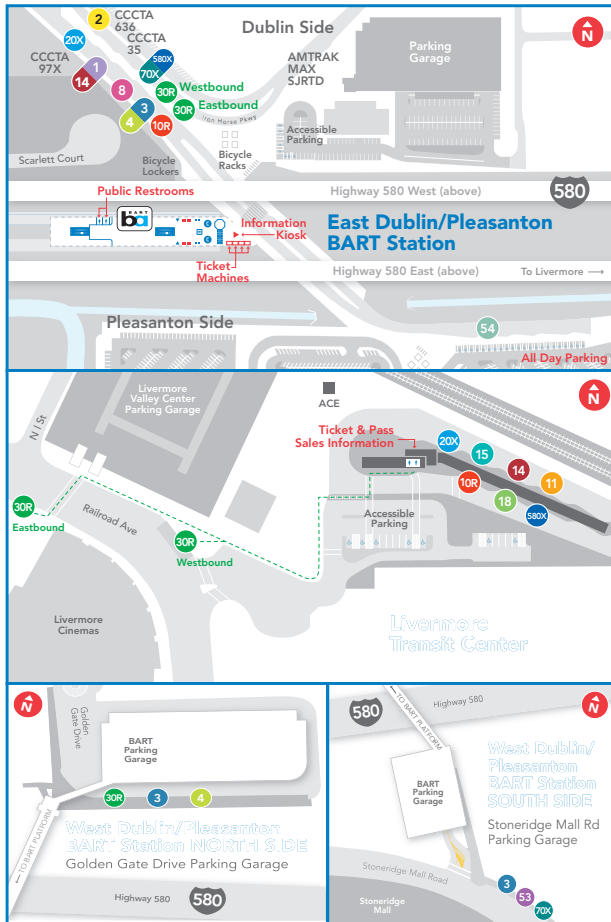

Effective February 15, 2025

Bus Riding Basics

- Arrive at your stop at least five minutes early.
- Buses stop at designated bus stops only.
- Use exact fare. Drivers do not carry change.
- Smoking, eating, drinking, and littering are strictly prohibited.
- Service animals are permitted on the bus. Other pets are permitted only if transported in a closed pet carrier.
- Use earphones with audio and video devices.
- All buses are wheelchair-lift or ramp equipped.
- Buses are equipped with bike racks, located on the front bumper.
- If the bike rack is full, bikes are allowed onboard, at driver’s discretion.

ADA / Title VI

The Americans with Disabilities Act of 1990 (ADA) guarantees persons with disabilities full and equal access to the same services and accommodations that are available to people without disabilities.

Title VI is a section of the Civil Rights Act of 1964 requiring that “No person in the United States shall on the grounds of race, color or national origin, be excluded from participation in, be denied the benefits of, or be subjected to discrimination under any program or activity receiving federal financial assistance.” If you believe that you have received discriminatory treatment by Wheels on the basis of your race, color or national origin, you have the right to file a complaint with the Wheels Title VI Coordinator. For more information, call (925) 455-7500.