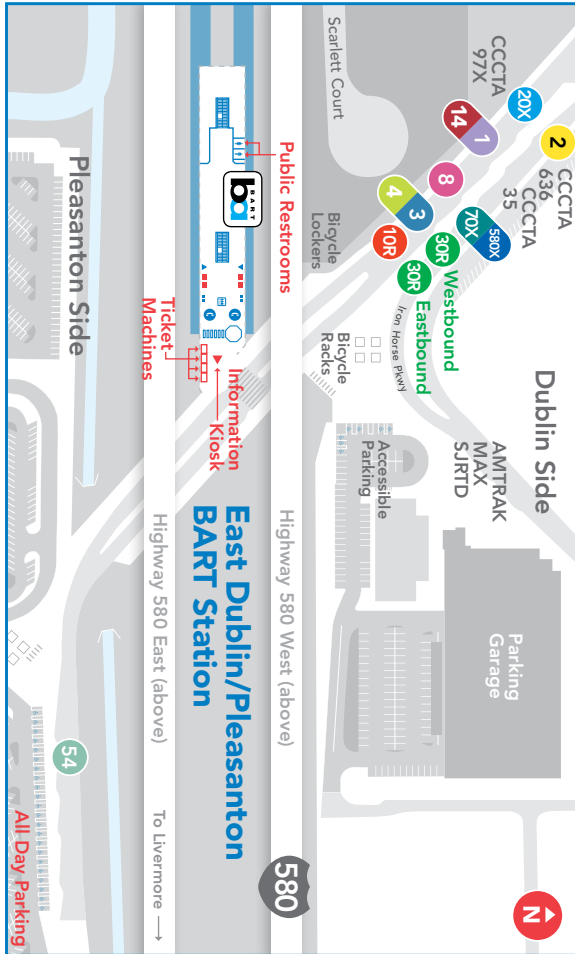

Effective March 23, 2024

East Dublin/Pleasanton BART Station