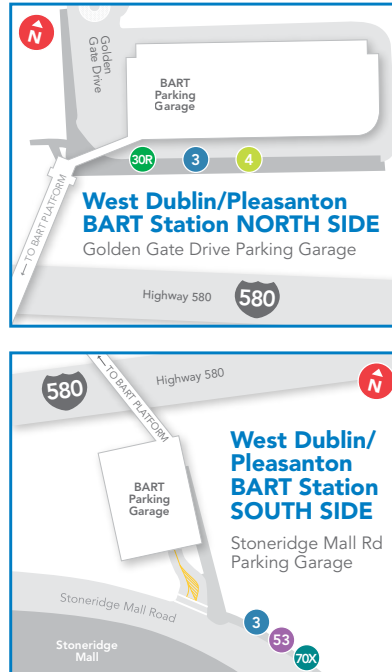

West Dublin/Pleasanton BART Station

Cash Fares

$2.00
Regular Fare

$1.00
Senior/Disabled Fare

All buses accept **Clipper**®

For additional information on fares, passes, and programs

wheelsbus.com/fares

Bus Riding Basics

- Arrive at your stop at least five minutes early.
- Buses stop at designated bus stops only.
- Use exact fare. Drivers do not carry change.
- Smoking, eating, drinking, and littering are strictly prohibited.
- Service animals are permitted on the bus. Other pets are permitted only if transported in a closed pet carrier.
- Use earphones with audio and video devices.
- All buses are wheelchair-lift or ramp equipped.
- Buses are equipped with bike racks, located on the front bumper.
- If the bike rack is full, bikes are allowed onboard, at driver's discretion.

ADA / Title VI

The Americans with Disabilities Act of 1990 (ADA) guarantees persons with disabilities full and equal access to the same services and accommodates that are available to people without disabilities.

Title VI is a section of the Civil Rights Act of 1964 requiring that "No person in the United States shall on the grounds of race, color or national origin, be excluded from participation in, be denied the benefits of, or be subjected to discrimination under any program or activity receiving federal financial assistance." If you believe that you have received discriminatory treatment by Wheels on the basis of your race, color or national origin, you have the right to file a complaint with the Wheels Title VI Coordinator. For more information, call (925) 455-7500.

3
Stoneridge

East Dublin/Pleasanton BART Station, Hacienda, West Dublin BART Station, Stoneridge Mall, Pleasanton Kaiser

Days of Operation
Weekdays | Weekends
Trip planning with Transit®

Download app

Customer Service
wheelsbus.com
(925) 455-7500