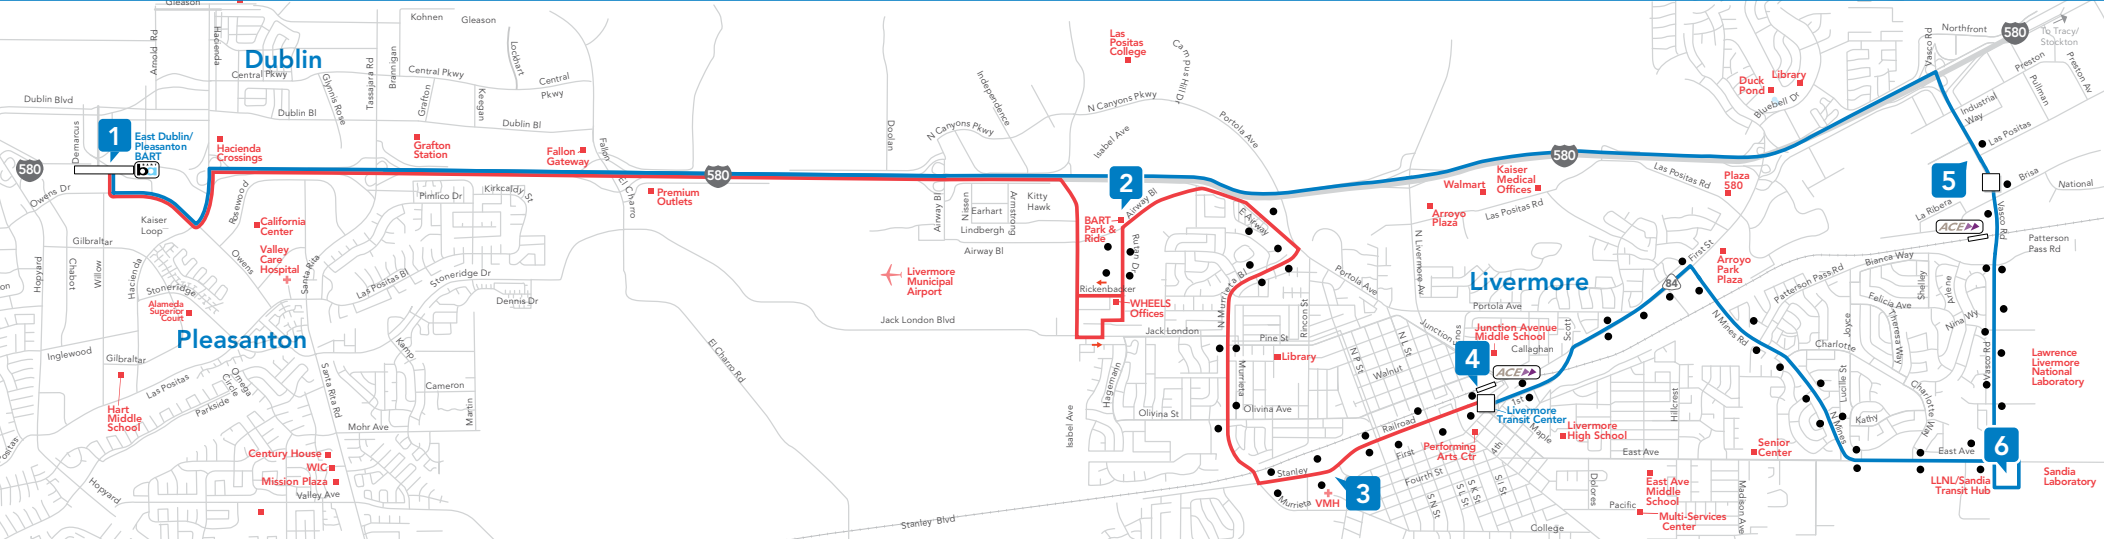

20X
580X
Vasco | Airway

East Dublin/Pleasanton BART Station, Vasco Road, Lawrence Livermore National Laboratory, First Street, Livermore Transit Center

Days of Operation
Weekdays
Trip planning with Transit®

Download app

Customer Service
wheelsbus.com
(925) 455-7500

20X | Vasco

Weekdays Only

- 20X Vasco Service
- Bus Stop
- 🗨️ Timepoint

AM

PM

1 East Dublin/ Pleasanton BART Station	5 Vasco/ Las Positas	6 East/Vasco LLNL	4 Transit Center	4 Transit Center	6 East/Vasco LLNL	5 Vasco/ Las Positas	1 East Dublin/ Pleasanton BART Station
7:37	7:56	8:00	8:13	4:47	5:00	5:04	5:26
8:37	8:56	9:00	9:13	5:47	6:00	6:04	6:26

PM times are shown in bold

580X | Airway

Weekdays Only

- 580X Airway Service
- Bus Stop
- 🗨️ Timepoint

WESTBOUND

EASTBOUND

4 Transit Center	3 Valley Care	2 Airway Park & Ride	1 East Dublin/ Pleasanton BART Station	1 East Dublin/ Pleasanton BART Station	2 Airway Park & Ride	3 Valley Care	4 Transit Center
6:17	6:22	6:30	6:46	7:37	7:54	8:03	8:10
6:57	7:02	7:10	7:26	8:37	8:54	9:03	9:10
8:17	8:22	8:30	8:46	—	—	—	—
—	—	—	—	4:37	4:54	5:03	5:10
3:57	4:02	4:10	4:26	5:37	5:54	6:03	6:10
5:17	5:22	5:30	5:46	5:57	6:14	6:23	6:30