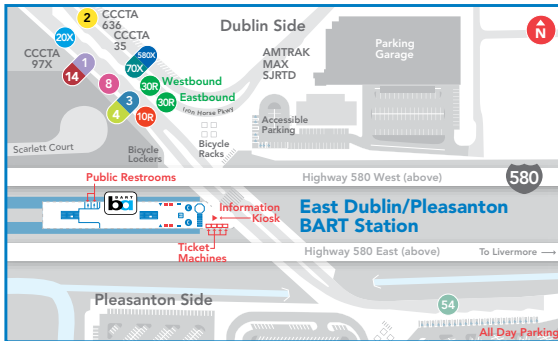

Effective March 23, 2024

East Dublin/Pleasanton BART Station

Livermore Transit Center

Cash Fares

\$2.00
Regular Fare

\$1.00
Senior/Disabled Fare

All buses accept **Clipper®**

For additional information on fares, passes, and programs

20X
580X
Vasco | Airway

East Dublin/Pleasanton BART Station, Vasco Road, Lawrence Livermore National Laboratory, First Street, Livermore Transit Center

Days of Operation
Weekdays
Trip planning with Transit®

Download app

Customer Service
wheelsbus.com
(925) 455-7500

20X | Vasco

Weekdays Only

- 20X Vasco Service
- Bus Stop
- 🗨️ Timepoint

AM

PM

1 East Dublin/ Pleasanton BART Station	5 Vasco/ Las Positas	6 East/Vasco LLNL	4 Transit Center	4 Transit Center	6 East/Vasco LLNL	5 Vasco/ Las Positas	1 East Dublin/ Pleasanton BART Station
7:37	7:56	8:00	8:13	4:47	5:00	5:04	5:26
8:37	8:56	9:00	9:13	5:47	6:00	6:04	6:26

PM times are shown in bold

580X | Airway

Weekdays Only

- 580X Airway Service
- Bus Stop
- 🗨️ Timepoint

WESTBOUND

EASTBOUND

4 Transit Center	3 Valley Care	2 Airway Park & Ride	1 East Dublin/ Pleasanton BART Station	1 East Dublin/ Pleasanton BART Station	2 Airway Park & Ride	3 Valley Care	4 Transit Center
6:17	6:22	6:30	6:46	7:37	7:54	8:03	8:10
6:57	7:02	7:10	7:26	8:37	8:54	9:03	9:10
8:17	8:22	8:30	8:46	—	—	—	—
—	—	—	—	4:37	4:54	5:03	5:10
3:57	4:02	4:10	4:26	5:37	5:54	6:03	6:10
5:17	5:22	5:30	5:46	5:57	6:14	6:23	6:30