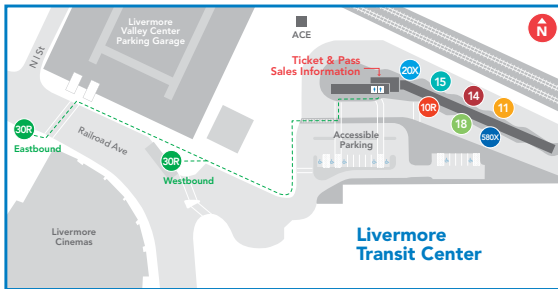

Effective March 23, 2024

East Dublin/Pleasanton BART Station

Livermore Transit Center

Cash Fares

\$2.00
Regular Fare

\$1.00
Senior/Disabled Fare

All buses accept **Clipper®**

For additional information on fares, passes, and programs

20X
580X
Vasco | Airway

East Dublin/Pleasanton BART Station, Vasco Road, Lawrence Livermore National Laboratory, First Street, Livermore Transit Center

Days of Operation
Weekdays
Trip planning with Transit®

Download app

Customer Service
wheelsbus.com
(925) 455-7500

20X | Vasco

Weekdays Only

- 20X Vasco Service
- Bus Stop
- 🗨️ Timepoint

AM

PM

1 East Dublin/ Pleasanton BART Station	5 Vasco/ Las Positas	6 East/Vasco LLNL	4 Transit Center	4 Transit Center	6 East/Vasco LLNL	5 Vasco/ Las Positas	1 East Dublin/ Pleasanton BART Station
7:37	7:56	8:00	8:13	4:47	5:00	5:04	5:26
8:37	8:56	9:00	9:13	5:47	6:00	6:04	6:26

PM times are shown in bold

580X | Airway

Weekdays Only

- 580X Airway Service
- Bus Stop
- 🗨️ Timepoint

WESTBOUND

EASTBOUND

4 Transit Center	3 Valley Care	2 Airway Park & Ride	1 East Dublin/ Pleasanton BART Station	1 East Dublin/ Pleasanton BART Station	2 Airway Park & Ride	3 Valley Care	4 Transit Center
6:17	6:22	6:30	6:46	7:37	7:54	8:03	8:10
6:57	7:02	7:10	7:26	8:37	8:54	9:03	9:10
8:17	8:22	8:30	8:46	—	—	—	—
—	—	—	—	4:37	4:54	5:03	5:10
3:57	4:02	4:10	4:26	5:37	5:54	6:03	6:10
5:17	5:22	5:30	5:46	5:57	6:14	6:23	6:30