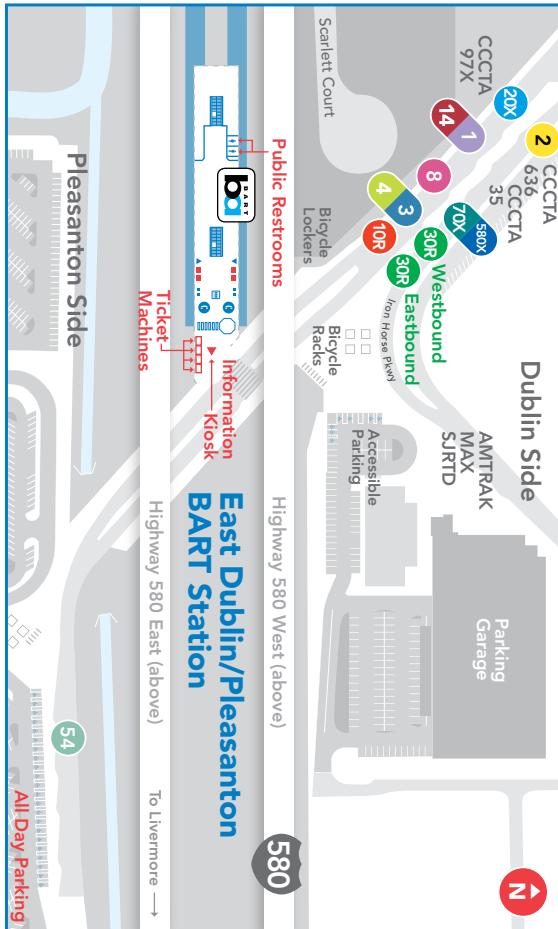

Effective March 23, 2024

East Dublin/Pleasanton BART Station