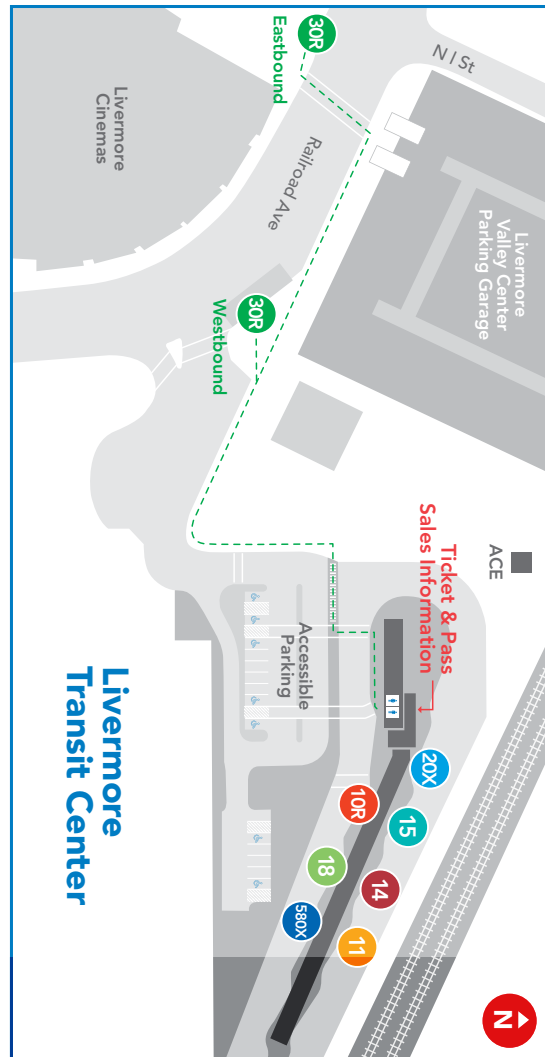

Effective March 23, 2024

The following locations sell Wheels passes. Select retailers sell Clipper® cards. You can also purchase passes by mail, phone, or fax, with a Visa, Mastercard, or Discover card. For information or to purchase a pass by phone, call (925) 455-7555.

Livermore	
LAVTA Administrative Office	1362 Rutan Court, Suite 100 (925) 455-7555
Livermore Transit Center	2500 Railroad Ave (925) 455-7500
Livermore Senior Center	4444 East Ave (925) 373-5760
Safeway Market	4495 First Street (925) 455-2520
Safeway Market	1554 First Street (925) 455-5667

Pleasanton	
Pleasanton Senior Center	5353 Sunol Blvd (925) 931-5365
Safeway Market	1701 Santa Rita Rd (925) 417-5530
Safeway Market	6790 Bernal Ave (925) 846-8644

Dublin	
Safeway Market	7499 Dublin Blvd (915) 556-4034
Safeway Market	4440 Tassajara Road (925) 551-4710

Livermore Transit Center

ADA / Title VI

The Americans with Disabilities Act of 1990 (ADA) guarantees persons with disabilities full and equal access to the same services and accommodates that are available to people without disabilities.

Title VI is a section of the Civil Rights Act of 1964 requiring that “No person in the United States shall on the grounds of race, color or national origin, be excluded from participation in, be denied the benefits of, or be subjected to discrimination under any program or activity receiving federal financial assistance.” If you believe that you have received discriminatory treatment by Wheels on the basis of your race, color or national origin, you have the right to file a complaint with the Wheels Title VI Coordinator. For more information, call (925) 455-7500.

Bus Riding Basics

- Arrive at your stop at least five minutes early.
- Buses stop at designated bus stops only.
- Use exact fare. Drivers do not carry change.
- Smoking, eating, drinking, and littering are strictly prohibited.
- Service animals are permitted on the bus. Other pets are permitted only if transported in a closed pet carrier.
- Use earphones with audio and video devices.
- All buses are wheelchair-lift or ramp equipped.
- Buses are equipped with bike racks, located on the front bumper.
- If the bike rack is full, bikes are allowed onboard, at driver’s discretion.

Cash Fares

$2.00
Regular Fare

$1.00
Senior/Disabled Fare

All buses accept Clipper®

For additional information on fares, passes, and programs

wheelsbus.com/fares

15 Springtown

Livermore Transit Center, Las Positas, Walmart, Springtown

Days of Operation
Weekdays | Weekends
Trip planning with Transit®

Download app

Customer Service
wheelsbus.com
(925) 455-7500