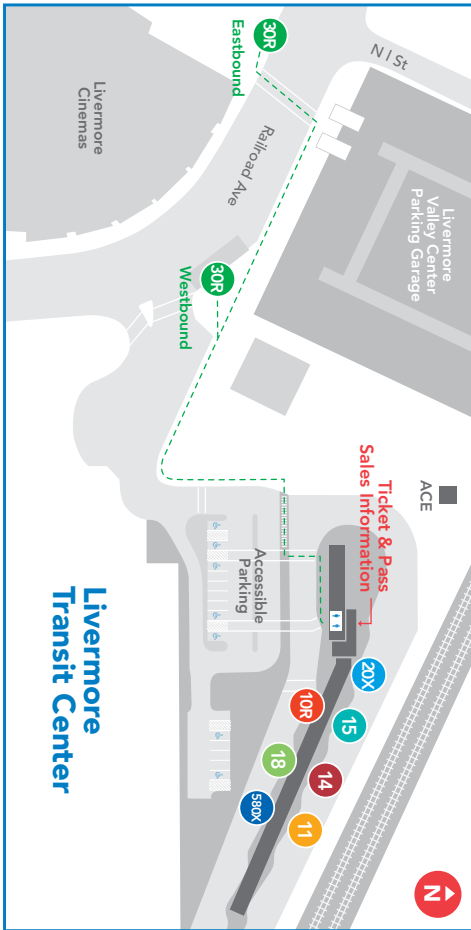

Effective March 23, 2024

Livermore Transit Center

Bus Riding Basics

- Arrive at your stop at least five minutes early.
- Buses stop at designated bus stops only.
- Use exact fare. Drivers do not carry change.
- Smoking, eating, drinking, and littering are strictly prohibited.
- Service animals are permitted on the bus. Other pets are permitted only if transported in a closed pet carrier.
- Use earphones with audio and video devices.
- All buses are wheelchair-lift or ramp equipped.
- Buses are equipped with bike racks, located on the front bumper.
- If the bike rack is full, bikes are allowed onboard, at driver's discretion.

11 Greenville

Livermore Transit Center, First Street, Las Positas Road, Vasco Road ACE

Days of Operation
Weekdays
Trip planning with Transit®

Download app

Customer Service
wheelsbus.com
(925) 455-7500

Cash Fares

\$2.00
Regular Fare

\$1.00
Senior/Disabled Fare

All buses accept **Clipper®**

For additional information on fares, passes, and programs

wheelsbus.com/fares

Monday-Friday

EASTBOUND					WESTBOUND				
1	2	3	4	5	5	4	3	2	1
Transit Center	Las Positas & Arroyo Vista	Las Positas & Vasco	National & Greenville	Vasco ACE	Vasco ACE	National & Greenville	Las Positas & Vasco	Las Positas & Arroyo Vista	Transit Center
6:11	6:16	6:20	6:25	6:30	6:38	6:42	6:48	6:52	7:00
7:07	7:12	7:16	7:21	7:26	-	-	-	-	-
-	-	-	-	-	4:15	4:19	4:25	4:29	4:37
4:47	4:52	4:56	5:01	5:06	5:13	5:17	5:23	5:27	5:35
-	-	-	-	-	5:53	5:57	6:03	6:07	6:15