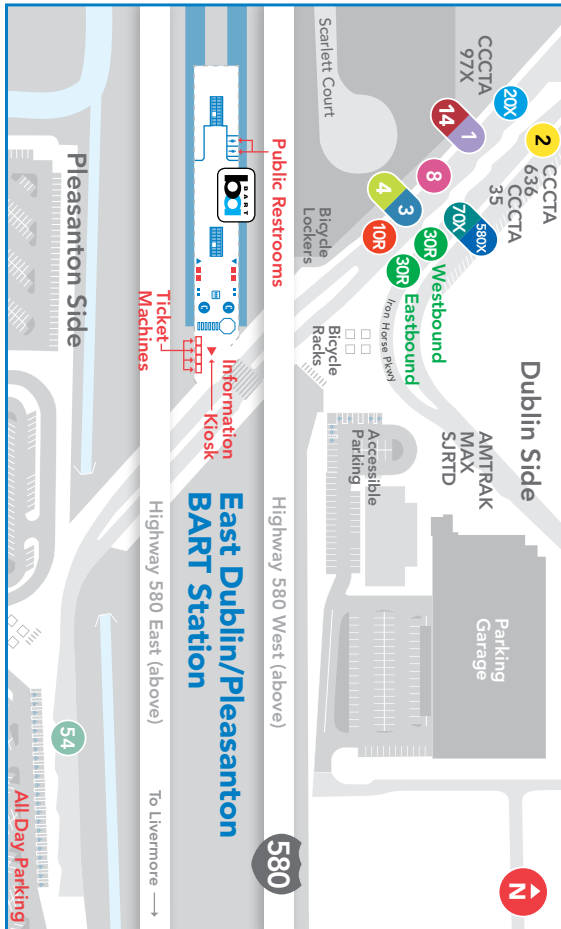

Effective March 23, 2024

East Dublin/Pleasanton BART Station

Bus Riding Basics

- Arrive at your stop at least five minutes early.
- Buses stop at designated bus stops only.
- Use exact fare. Drivers do not carry change.
- Smoking, eating, drinking, and littering are strictly prohibited.
- Service animals are permitted on the bus. Other pets are permitted only if transported in a closed pet carrier.
- Use earphones with audio and video devices.
- All buses are wheelchair-lift or ramp equipped.
- Buses are equipped with bike racks, located on the front bumper.
- If the bike rack is full, bikes are allowed onboard, at driver’s discretion.

ADA / Title VI

The Americans with Disabilities Act of 1990 (ADA) guarantees persons with disabilities full and equal access to the same services and accommodations that are available to people without disabilities.

Title VI is a section of the Civil Rights Act of 1964 requiring that “No person in the United States shall on the grounds of race, color or national origin, be excluded from participation in, be denied the benefits of, or be subjected to discrimination under any program or activity receiving federal financial assistance.” If you believe that you have received discriminatory treatment by Wheels on the basis of your race, color or national origin, you have the right to file a complaint with the Wheels Title VI Coordinator. For more information, call (925) 455-7500.

Cash Fares

$2.00
Regular Fare

$1.00
Senior/Disabled Fare

All buses accept **Clipper®**

For additional information on fares, passes, and programs

wheelsbus.com/fares