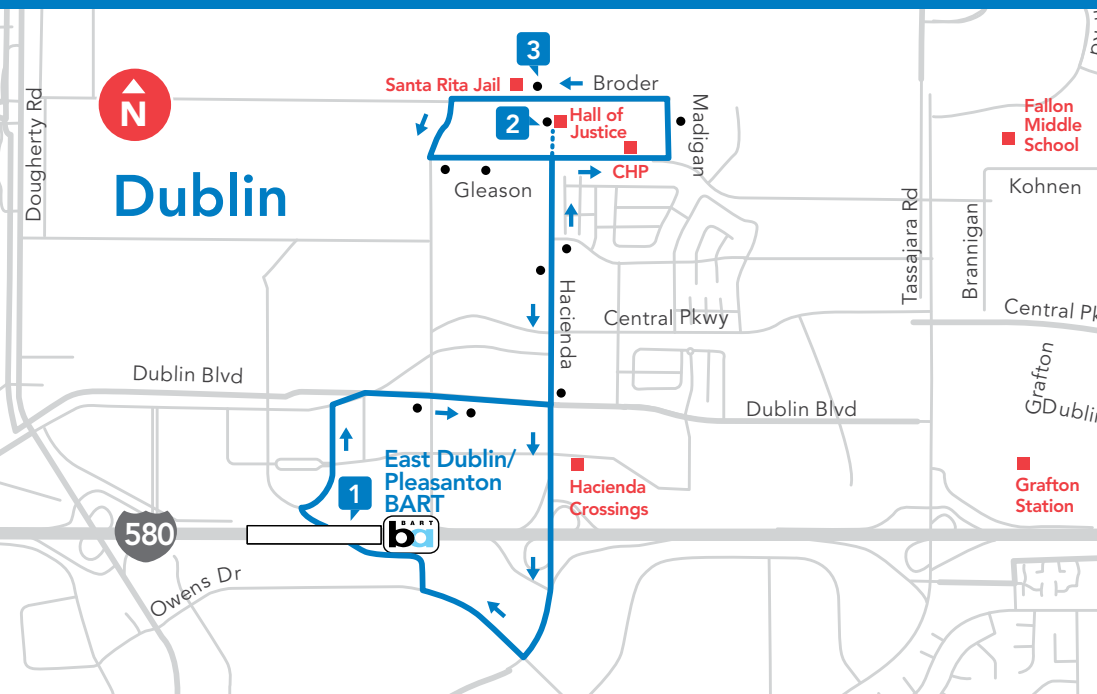

East Dublin/Pleasanton BART Station, East County Hall of Justice, Santa Rita Jail, Gleason Drive, Hacienda

Days of Operation
Weekdays | Weekends
Trip planning with Transit®

Download app

Customer Service
wheelsbus.com
(925) 455-7500

1 | Gleason/Hacienda

PM times are shown in bold

WEEKDAYS

WEEKENDS

1 East Dublin/ Pleasanton BART Station	2 East County Hall of Justice	3 Santa Rita Jail	1 East Dublin/ Pleasanton BART Station
6:29	6:37	6:40	6:48
7:09	7:17	7:20	7:28
7:49	7:57	8:00	8:08
8:29	8:37	8:40	8:48
9:09	9:17	9:20	9:28
9:49	9:57	10:00	10:08
10:29	10:37	10:40	10:48
11:29	11:37	11:40	11:48
12:29	12:37	12:40	12:48
1:29	1:37	1:40	1:48
2:29	2:37	2:40	2:48
3:29	3:37	3:40	3:48
4:09	4:17	4:20	4:30
4:49	4:57	5:00	5:10
5:29	5:37	5:40	5:50
6:17	-	6:24	6:31
6:57	-	7:04	7:11
7:37	-	7:44	7:51
8:37	-	8:44	8:51

1 East Dublin/ Pleasanton BART Station	3 Santa Rita Jail	1 East Dublin/ Pleasanton BART Station
8:37	8:44	8:51
9:37	9:44	9:51
10:37	10:44	10:51
11:37	11:44	11:51
12:37	12:44	12:51
1:37	1:44	1:51
2:37	2:44	2:51
3:37	3:44	3:51
4:37	4:44	4:51
5:37	5:44	5:51
6:37	6:44	6:51
7:37	7:44	7:51
8:37	8:44	8:51

1 | Gleason/Hacienda

- Regular Service
- Weekday Service
- Timepoint
- Bus Stop