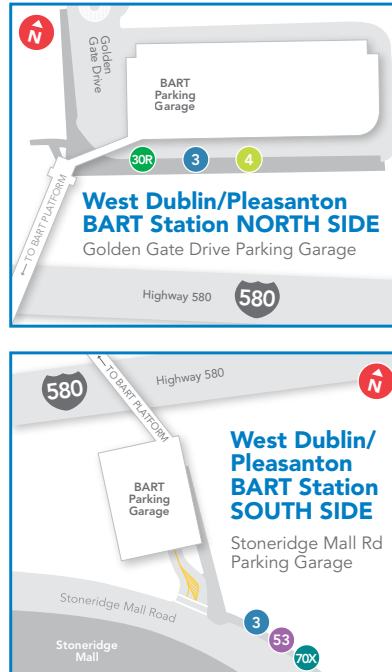

Effective August 10, 2024

East Dublin/Pleasanton BART Station

West Dublin/Pleasanton BART Station

Cash Fares

\$2.00
Regular Fare

\$1.00
Senior/Disabled Fare

All buses accept **Clipper**®

For additional information on fares, passes, and programs

Download app

Weekdays

MORNING

1 E. Dublin Pleasanton BART	3 Walnut Creek BART	2 Pleasant Hill BART	2 Pleasant Hill BART	3 Walnut Creek BART	1 E. Dublin Pleasanton BART	1 E. Dublin Pleasanton BART	4 Stoneridge/Hopyard	6 Stoneridge Mall
—	—	—	6:07	6:17	6:45	—	—	—
6:56	—	7:27	7:30	7:40	8:12	8:12	8:19	8:27

AFTERNOON

5 Stoneridge/McWilliams	4 Stoneridge/Hopyard	1 E. Dublin Pleasanton BART	1 E. Dublin Pleasanton BART	3 Walnut Creek BART	2 Pleasant Hill BART	2 Pleasant Hill BART	3 Walnut Creek BART	1 E. Dublin Pleasanton BART
—	—	—	3:57	4:30	4:40	4:45	—	5:18
4:19	4:30	4:38	4:40	5:13	5:23	5:28	—	6:01
4:59	5:10	5:18	5:20	5:53	6:03	—	—	—

70X | Pleasant Hill

Regular Service

b

 Timepoint

●

 Bus Stop