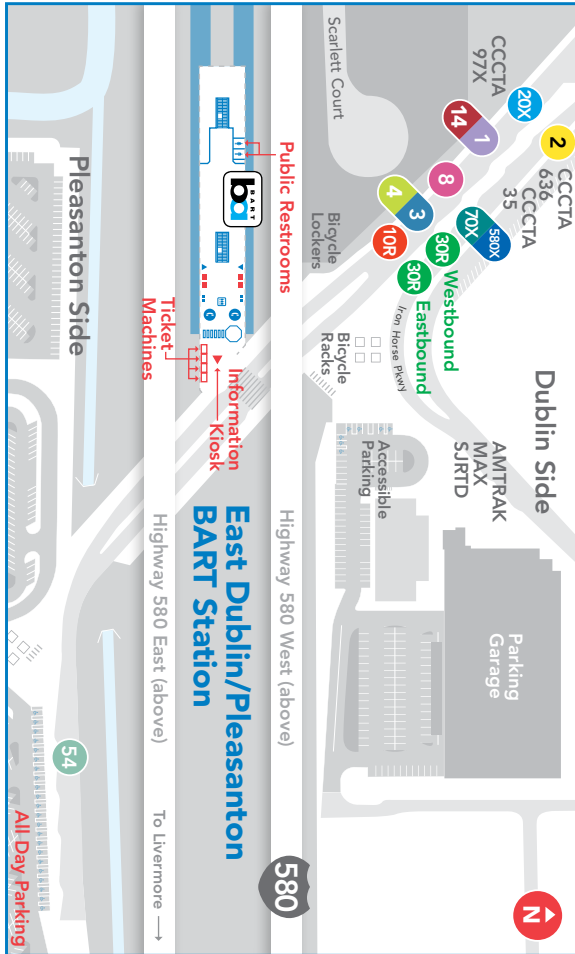

Effective August 10, 2024

East Dublin/Pleasanton BART Station

West Dublin/Pleasanton BART Station

Cash Fares

\$2.00
Regular Fare

\$1.00
Senior/Disabled Fare

All buses accept **Clipper**®

For additional information on fares, passes, and programs

Download app

Weekdays

MORNING

1 E. Dublin Pleasanton BART	3 Walnut Creek BART	2 Pleasant Hill BART	2 Pleasant Hill BART	3 Walnut Creek BART	1 E. Dublin Pleasanton BART	1 E. Dublin Pleasanton BART	4 Stoneridge/Hopyard	6 Stoneridge Mall
—	—	—	6:07	6:17	6:45	—	—	—
6:56	—	7:27	7:30	7:40	8:12	8:12	8:19	8:27

AFTERNOON

5 Stoneridge/McWilliams	4 Stoneridge/Hopyard	1 E. Dublin Pleasanton BART	1 E. Dublin Pleasanton BART	3 Walnut Creek BART	2 Pleasant Hill BART	2 Pleasant Hill BART	3 Walnut Creek BART	1 E. Dublin Pleasanton BART
—	—	—	3:57	4:30	4:40	4:45	—	5:18
4:19	4:30	4:38	4:40	5:13	5:23	5:28	—	6:01
4:59	5:10	5:18	5:20	5:53	6:03	—	—	—

70X | Pleasant Hill

Regular Service

b

 Timepoint

●

 Bus Stop