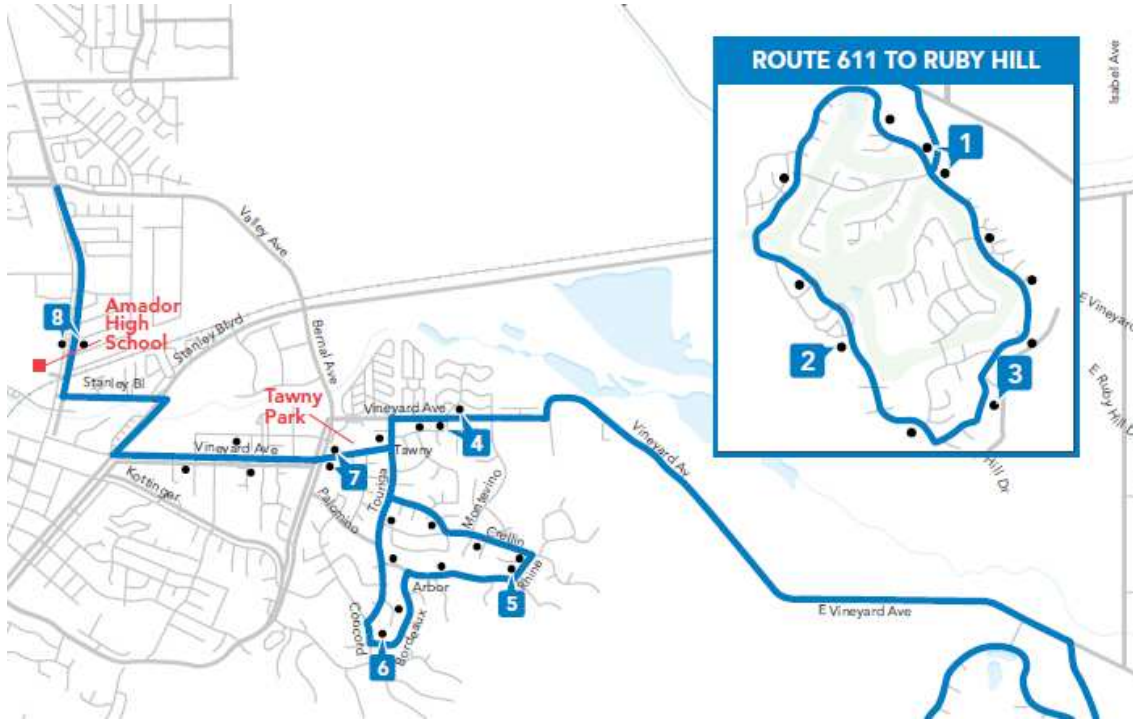

Route 611

Ruby Hill/ Amador Valley High School

Fall 2024

Morning

1	2	3	1	4	5	6	7	8
Ruby Hill & Piemonte	Ruby Hill & Romano	Ruby Hill & Brindisi	Ruby Hill & Piemonte	Vineyard & El Capitan	Crellin & Cresta Blanca	Concord & Bordeaux	Tawny Park	Amador Valley HS
7:28	7:33	7:38	7:42	7:52	7:55	7:59	8:03	8:10

On Wednesdays and Thursdays, morning bus leaves 20 minutes later than shown above.

Afternoon

8	7	5	6	4	1	2	3	1
Amador Valley HS	Tawny Park	Crellin & Cresta Blanca	Concord & Bordeaux	Vineyard & Montevino	Ruby Hill & Piemonte	Ruby Hill & Romano	Ruby Hill & Brindisi	Ruby Hill & Piemonte
3:34	3:42	3:46	3:50	3:55	4:02	4:07	4:12	4:16