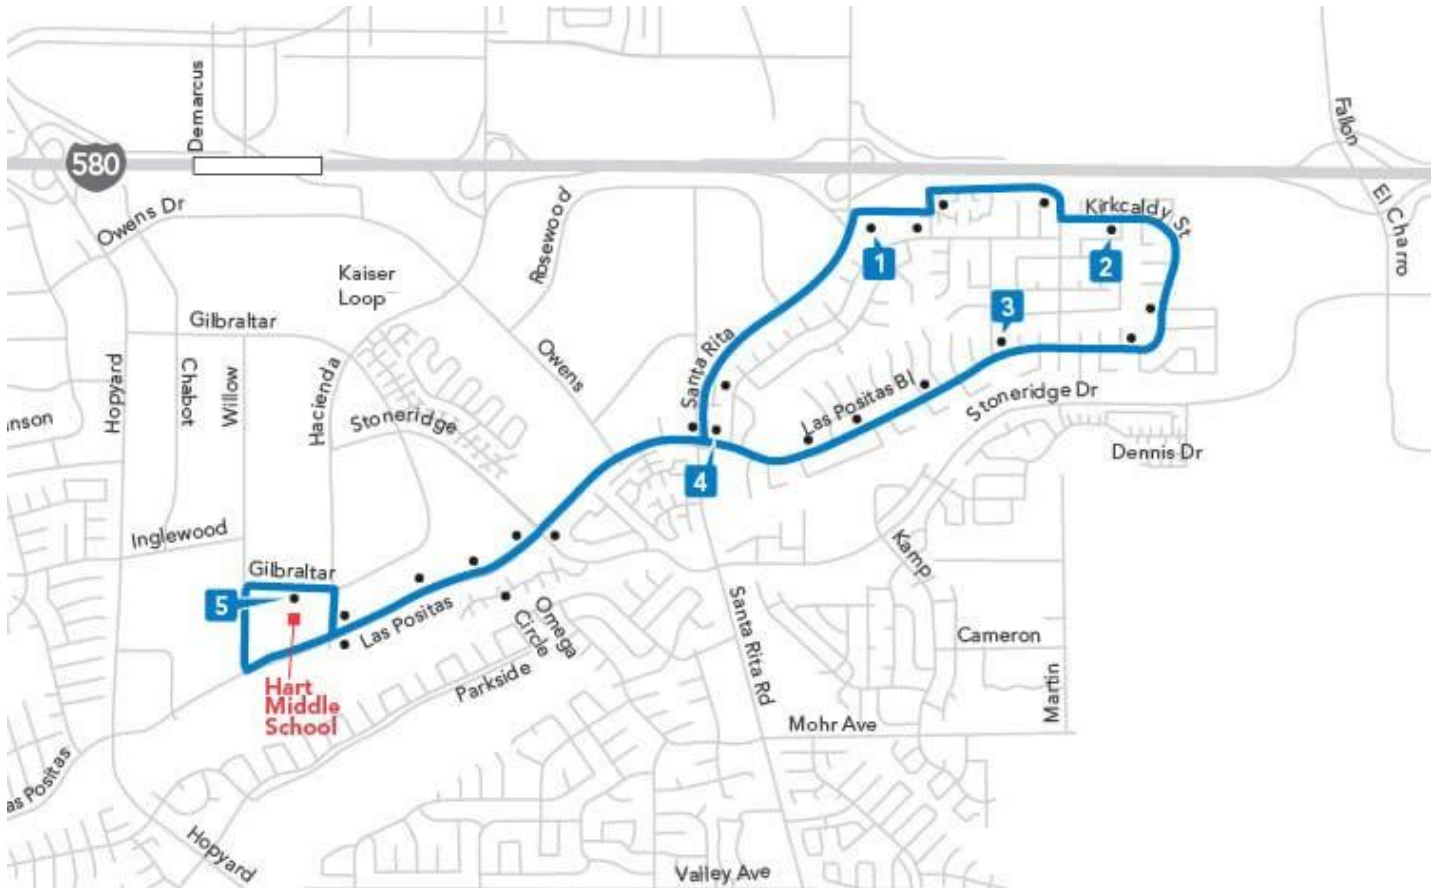

Route 610

Fairlands/Hart Middle School

Fall 2024

Morning

1	2	3	4	5
Pimlico & Santa Rita	Kirkcaldy & Stacey	Las Positas & Gulfstream	Las Positas & Fairlands	Hart Middle School
8:11	8:13	8:17	8:20	8:28

On Wednesdays, morning bus leaves 51 minutes later than shown above.

Afternoon

5	1	2	3	4
Hart Middle School	Pimlico & Santa Rita	Kirkcaldy & Stacey	Las Positas & Gulfstream	Las Positas & Fairlands
3:10	3:21	3:23	3:27	3:30