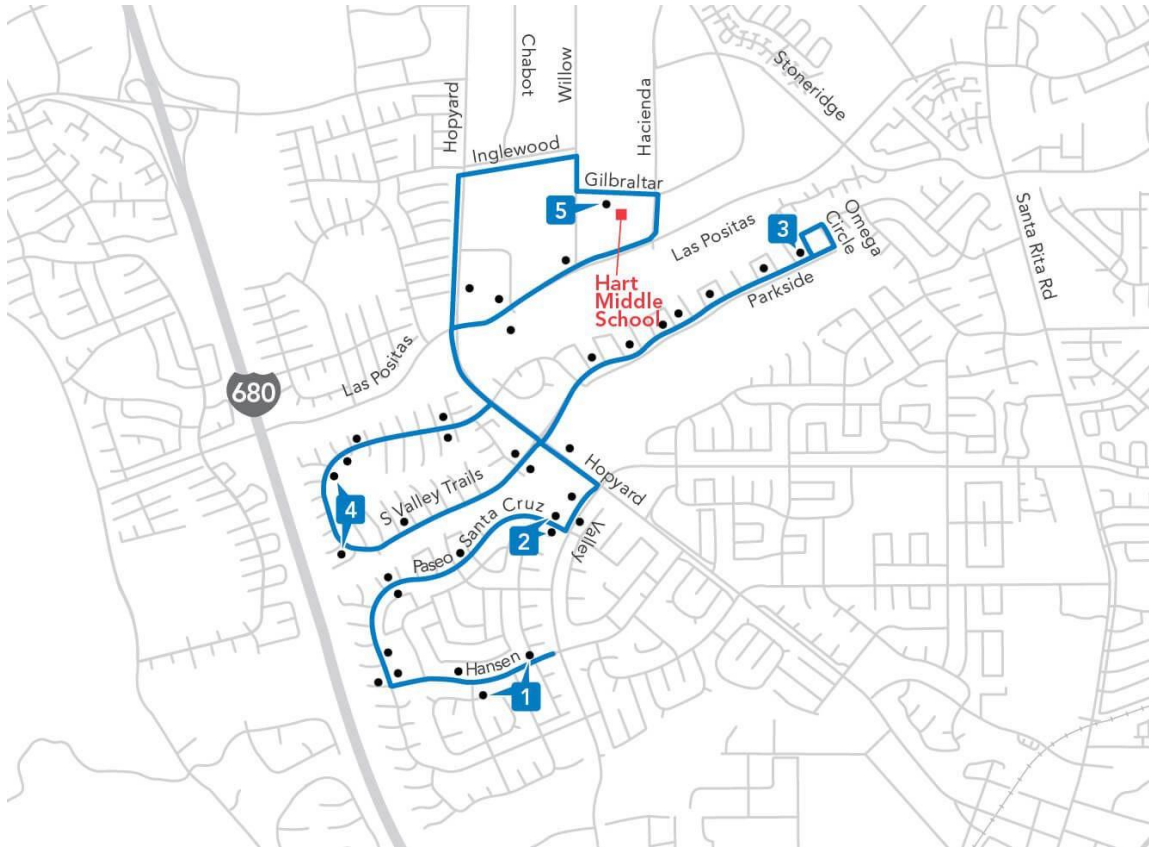

Route 609

Del Prado Park/Hart Middle School

Fall 2024

Morning

1	2	3	4	5
Hansen & Valley	N Paseo Santa Cruz & Valley	Parkside & Glenda	Valley Trails Park	Hart Middle School
8:07	8:12	8:17	8:22	8:28

On Wednesdays, morning bus leaves 51 minutes later than shown above.

Afternoon

5	4	3	2	1
Hart Middle School	Valley Trails Park	Parkside & Glenda	N Paseo Santa Cruz & Valley	Hansen & Valley
3:10	3:16	3:23	3:30	3:35