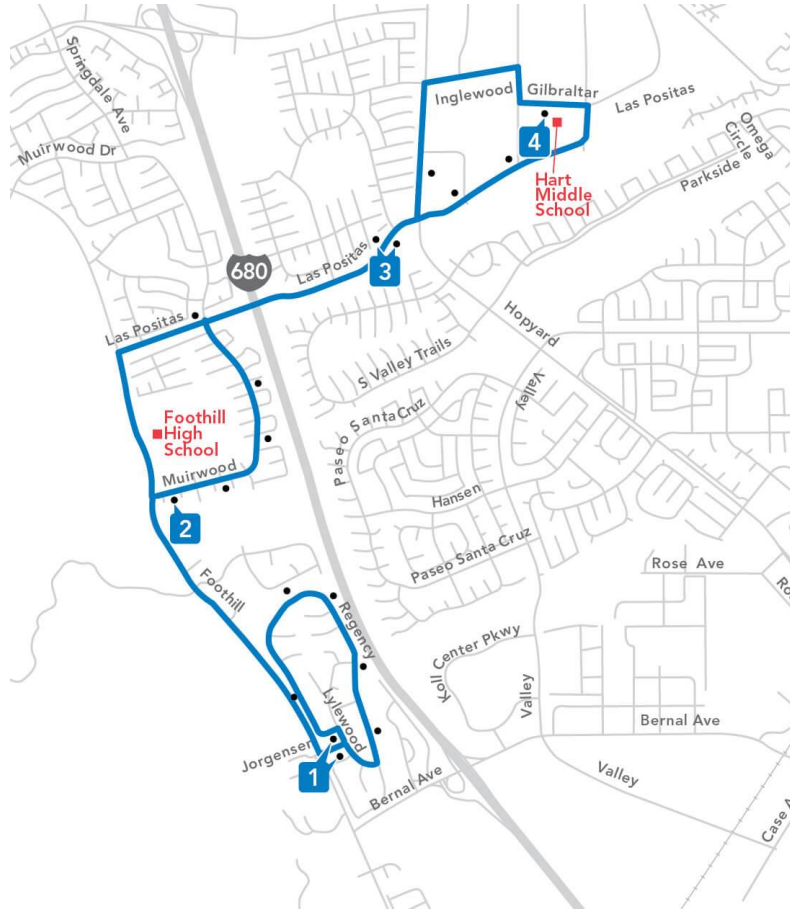

Route 607

Laguna Oaks/Hart Middle School

Fall 2024

Morning

1	1	2	3	4
Jorgensen & Lylewood	Jorgensen & Lylewood	Muirwood & Foothill	Las Positas & Dorman	Hart Middle School
8:11	8:14	8:21	8:25	8:28

On Wednesdays, morning bus leaves 49 minutes later than shown above.

Afternoon

4	3	2	1	1
Hart Middle School	Las Positas & Dorman	Muirwood & Foothill	Jorgensen & Lylewood	Jorgensen & Lylewood
3:10	3:17	3:21	3:29	3:33