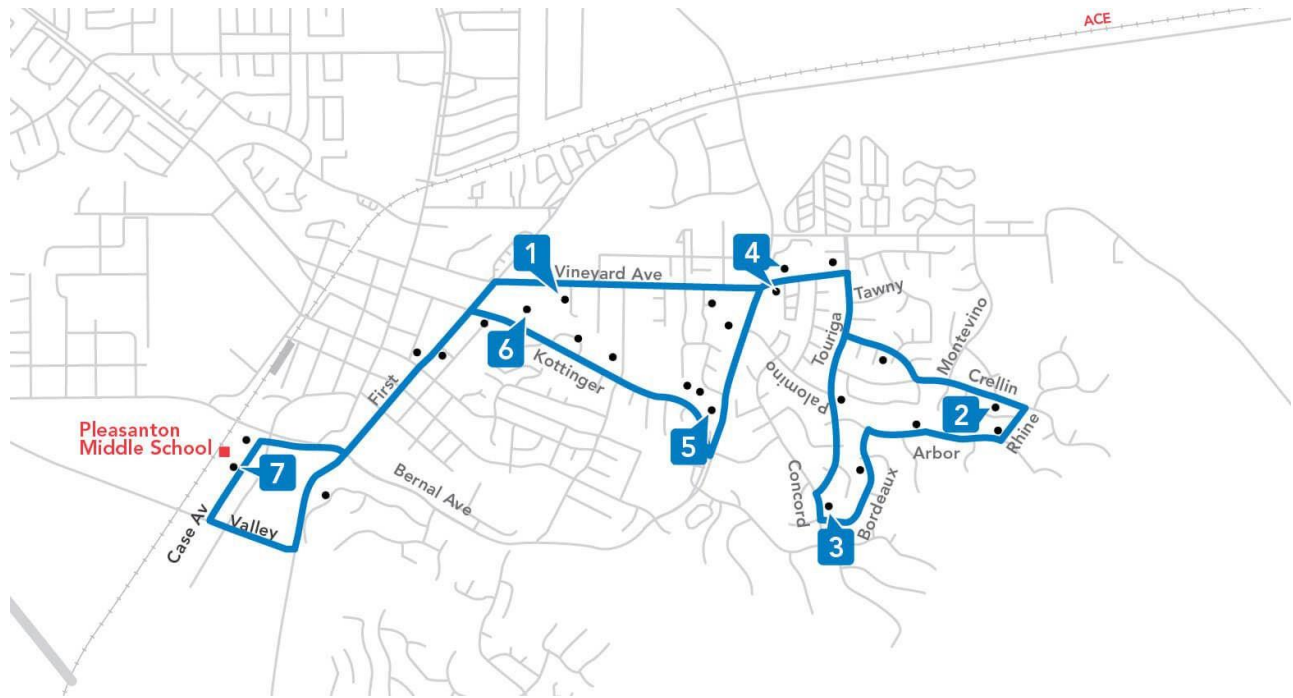

Route 606

Vintage Hills/Pleasanton Middle School

Fall 2024

Morning

1	2	3	4	5	7
Vineyard & Regalia	Crellin & Cresta Blanca	Concord & Bordeaux	Tawny Park	Kottinger & Bernal	Pleasanton Middle School
7:57	8:05	8:09	8:13	8:16	8:28

On Wednesdays, morning bus leaves 56 minutes later than shown above.

Afternoon

7	1	2	3	4	6
Pleasanton Middle School	Vineyard & Regalia	Crellin & Cresta Blanca	Concord & Bordeaux	Tawny Park	Kottinger & Second
3:15	3:25	3:33	3:37	3:41	3:46