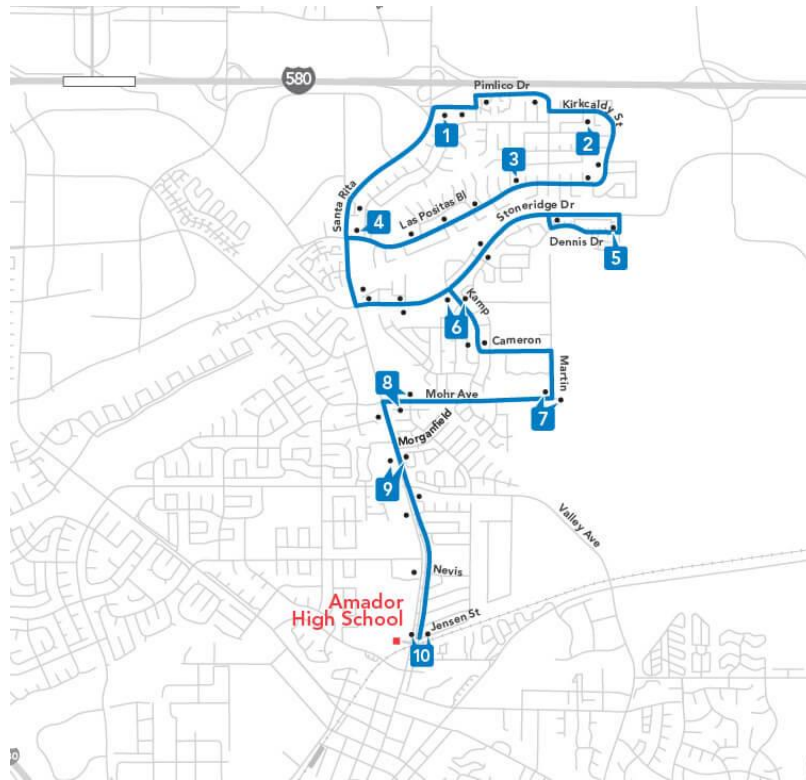

Route 605

Fairlands/Amador Valley High School

Fall 2024

Morning

1	2	3	4	5	6	7	8	9	10
Pimlico & Santa Rita	Kirkcaldy & Stacey	Las Positas & Gulfstream	Las Positas & Fairlands	Dennis & Trevor	Kamp & Eilene	Martin & Mohr	Mohr & Kolln	Santa Rita & Valley	Amador Valley HS
7:38	7:40	7:44	7:47	7:53	7:56	7:59	8:02	8:05	8:10

On Wednesdays and Thursdays, morning bus departs 20 minutes later than shown above.

Afternoon

10	9	8	7	6	5	1	2	3	4
Amador Valley HS	Santa Rita & Valley	Mohr & Kolln	Martin & Mohr	Kamp & Eilene	Dennis & Trevor	Pimlico & Santa Rita	Kirkcaldy & Stacey	Las Positas & Gulfstream	Las Positas & Fairlands
3:34*	3:37*	3:40*	3:43*	3:46*	3:49*	3:57*	3:59*	4:03*	4:06*