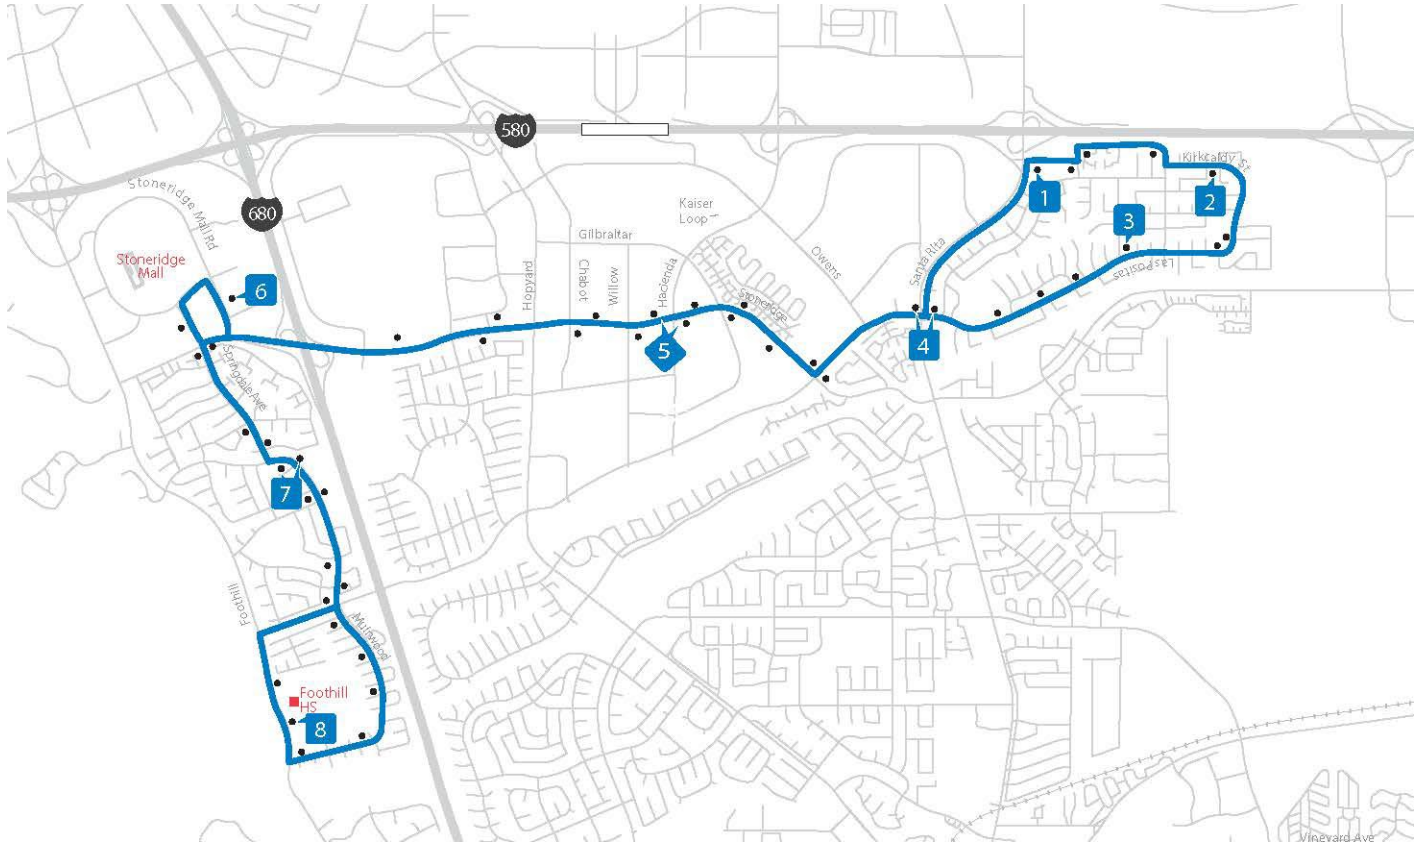

Route 604

Fairlands/Foothill High School

Fall 2024

Morning

1	2	3	4	5	6	7	8
Pimlico & Santa Rita	Kirkcaldy & Stacey	Las Positas & Gulfstream	Las Positas & Fairlands	Stoneridge & Hacienda	Stoneridge & McWilliams	Muirwood Park	Foothill High School
7:35	7:37	7:41	7:44	7:48	7:54	7:59	8:08

On Wednesdays and Thursdays, morning bus leaves 20 minutes later than shown above.

Afternoon

8	7	6	5	1	2	3	4
Foothill High School	Muirwood Park	Stoneridge & McWilliams	Stoneridge & Hacienda	Pimlico & Santa Rita	Kirkcaldy & Stacey	Las Positas & Gulfstream	Las Positas & Fairlands
3:27	3:32	3:38	3:47	4:53	3:55	3:59	4:02
4:31	4:36	4:42	4:51	4:57	4:59	5:03	5:06