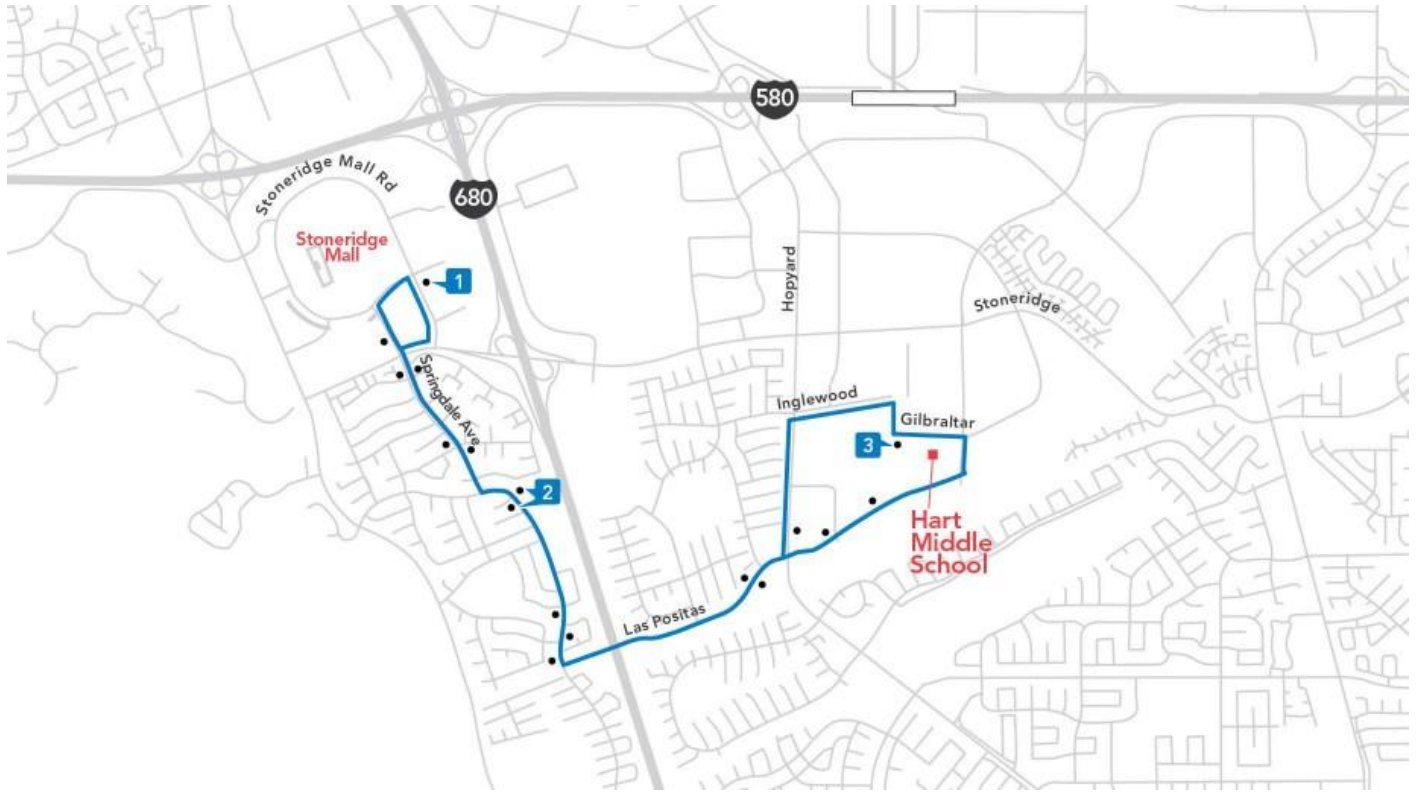

Route 603

Muirwood Park/Hart Middle School

Fall 2024

Morning

1	2	3
Stoneridge & McWilliams	Muirwood Park	Hart Middle School
8:11	8:17	8:30

On Wednesdays, morning bus leaves 49 minutes later than shown above.

Afternoon

3	2	1
Hart Middle School	Muirwood Park	Stoneridge & McWilliams
3:10	3:20	3:25