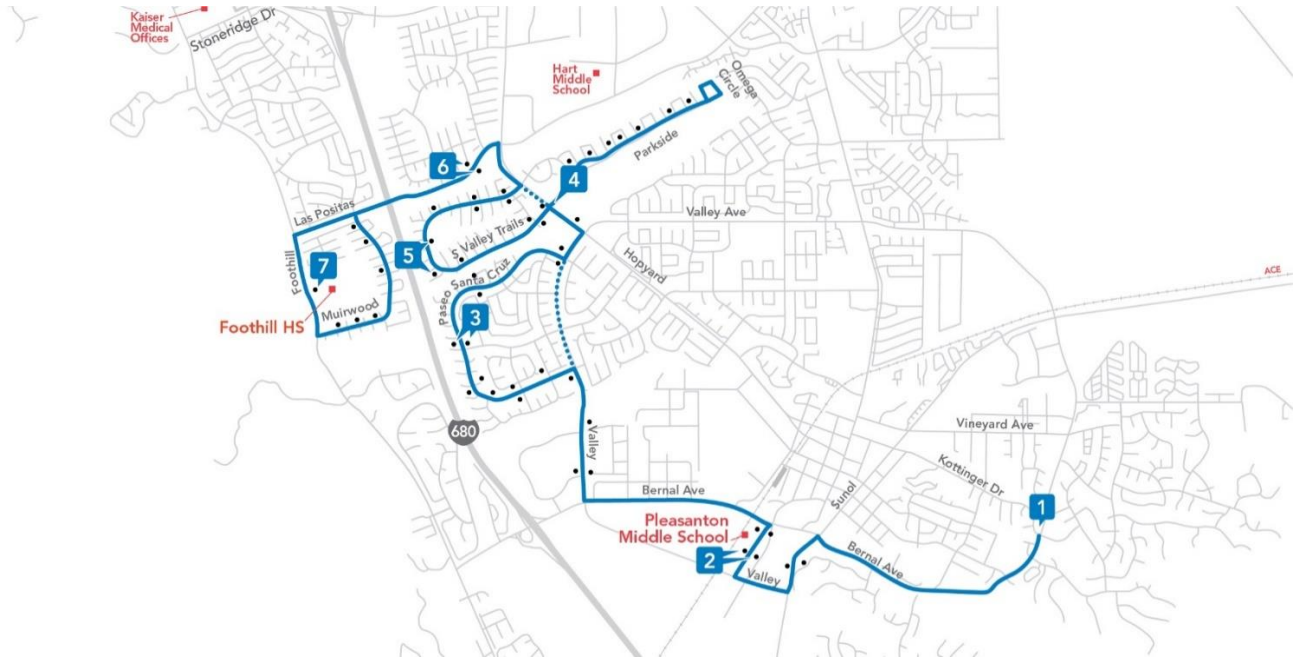

# Route 602

## Del Prado Park/Foothill High School

#### Morning

1	2	3	4	5	6	7
Bernal & Kottlinger	Case Ave	Del Prado Park	Parkside & Glenda	Valley Trails Park	Las Positas & Dorman	Foothill High School
7:12	7:21	7:28	7:38	7:45	7:52	8:10

On Wednesdays & Thursdays, morning bus leaves 20 minutes later than shown above.

\*destination sign on bus will show "602 Valley Trails" and "602 Parkside"

\*\*destination sign on bus will show "602 Del Prado"