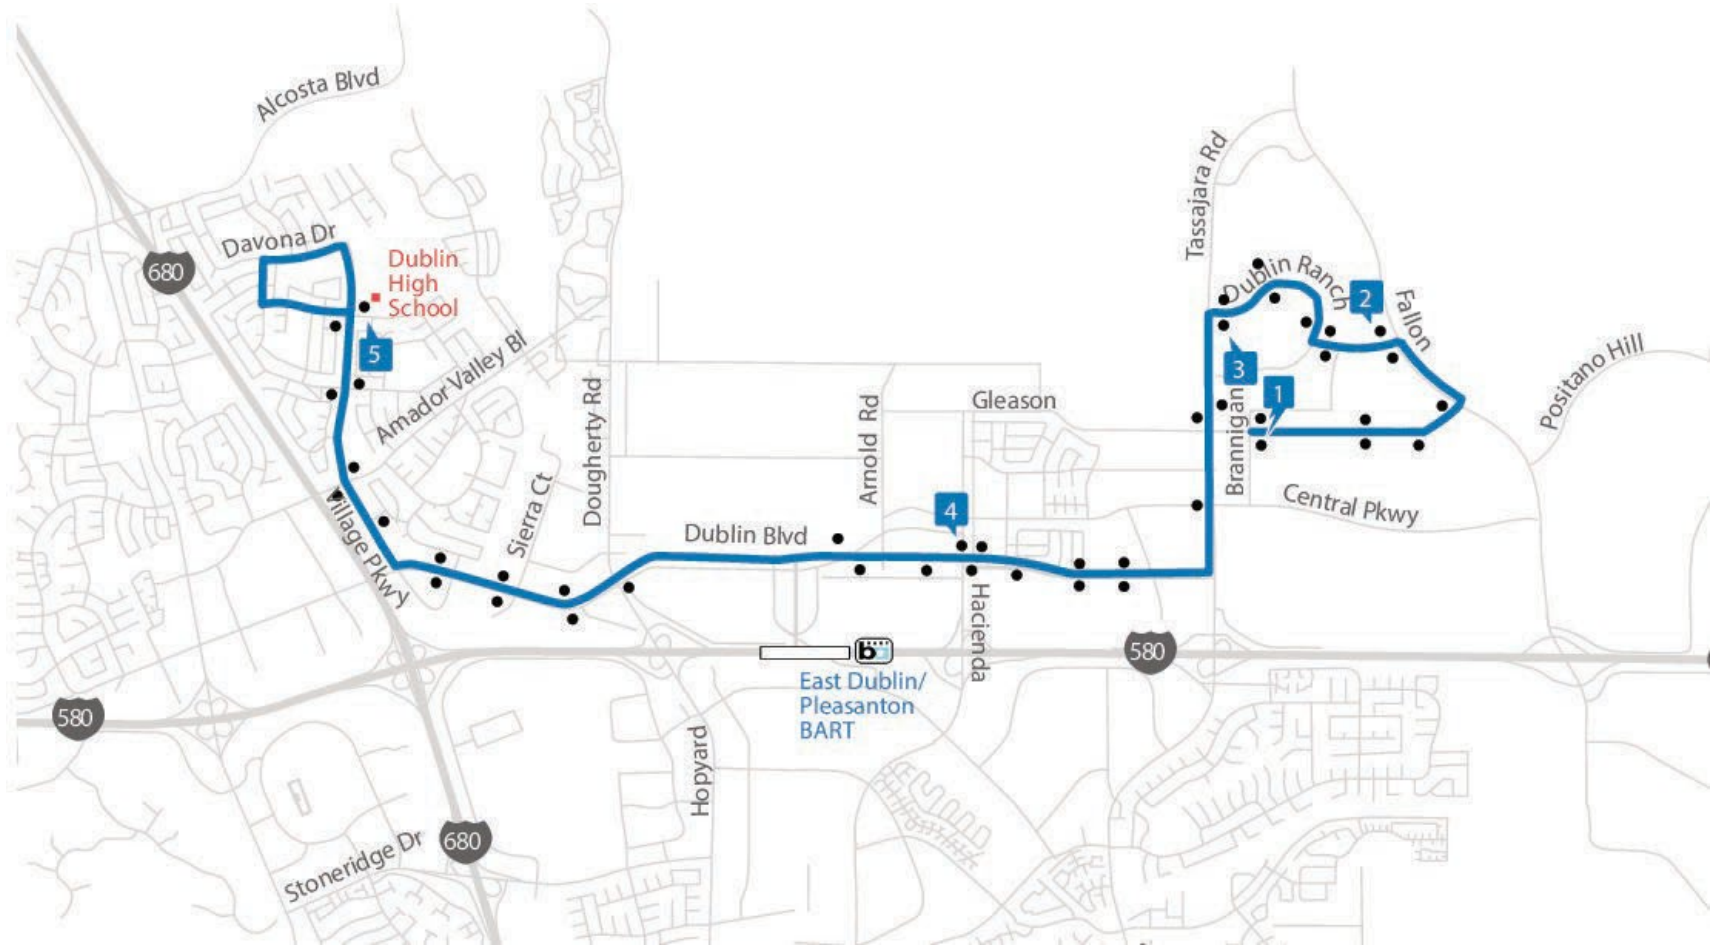

Route 504

Dublin Ranch/Dublin High School

Fall 2024

Morning (Monday Tuesday and Thursday) *Two buses scheduled

1	2	3	4	5
Gleason & Brannigan	Fallon & Antone	Dublin Ranch & Shadow Hill	Dublin & Hacienda	Dublin High School Arrive
7:16 AM*	7:21 AM	7:25 AM	7:43 AM	7:50 AM

On Wednesdays, buses leave Gleason and Brannigan 40 minutes later than shown above.

Morning (Wednesday) *Two buses scheduled

1	2	3	4	5
Gleason & Brannigan	Fallon & Antone	Dublin Ranch & Shadow Hill	Dublin & Hacienda	Dublin High School Arrive
7:56 AM*	8:07 AM	8:15 AM	8:22 AM	8:40 AM

Afternoon (Monday Tuesday and Thursday) *Two buses scheduled

5	4	3	2	1
Dublin High School Depart	Dublin & Hacienda	Dublin Ranch & Shadow Hill	Fallon & Antone	Gleason & Grafton
4:00 PM*	4:16 PM	4:24 PM	4:28 PM	4:31 PM

Afternoon (Wednesday) *Two buses scheduled

5	4	3	2	1
Dublin High School Depart	Dublin & Hacienda	Dublin Ranch & Shadow Hill	Fallon & Antone	Gleason & Grafton
3:02 PM*	3:18 PM	3:26 PM	3:30 PM	3:33 PM

Afternoon (Friday) *Two buses scheduled