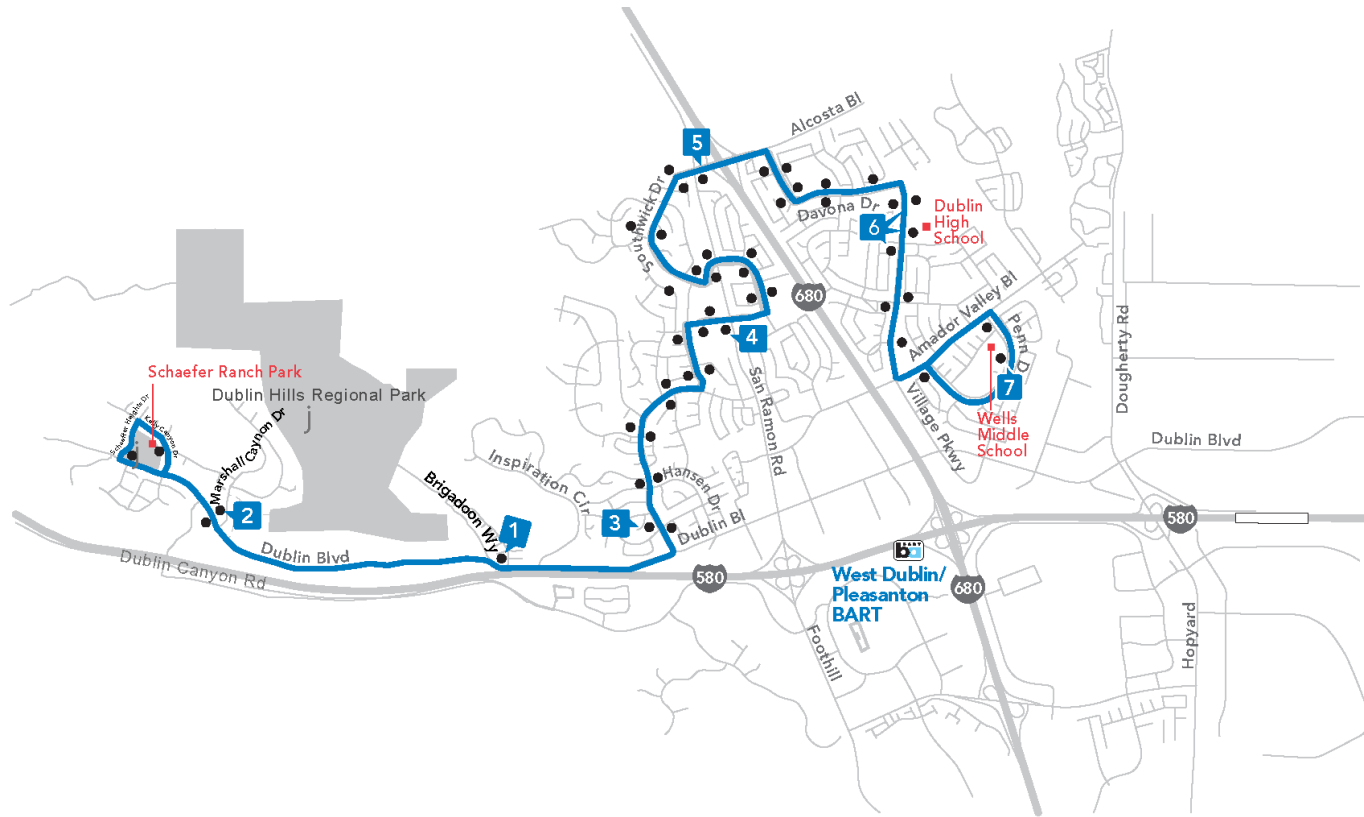

Route 503

Shannon Park/Dublin High School/Wells Middle School

Fall 2024

Morning (Monday, Tuesday, Wednesday, Thursday & Friday)

1	2	3	4	5	6	7
Dublin & Brigadoon	Dublin & Marshall Canyon WB	Silvergate & Betlen	Shannon Park	Alcosta & San Ramon	Dublin High School	Wells Middle School Arrive
7:33 AM	7:36 AM	7:45 AM	7:50 AM	7:55 AM	8:01 AM	8:07 AM

Morning (Wednesday)

1	2	3	4	5	6	7
Dublin & Brigadoon	Dublin & Marshall Canyon WB	Silvergate & Betlen	Shannon Park	Alcosta & San Ramon	Dublin High School	Wells Middle School Arrive
7:33 AM	7:36 AM	7:45 AM	7:50 AM	7:55 AM	8:01 AM	8:07 AM
8:17 AM	8:20 AM	8:29 AM	8:34 AM	8:39 AM	8:45 AM	----

Afternoon (Monday, Tuesday & Thursday)

7	6	5	4	3	1	2
Wells Middle School Depart	Dublin High School	Alcosta & San Ramon	Shannon Park	Silvergate & Betlen	Dublin & Brigadoon	Dublin & Marshall Canyon EB
3:13 PM	3:22 PM	3:28 PM	3:33 PM	3:38 PM	3:40 PM	3:50 PM
----	4:05 PM	4:11 PM	4:16 PM	4:21 PM	4:23 PM	4:33 PM

Afternoon (Friday)

7	6	5	4	3	1	2
Wells Middle School Depart	Dublin High School	Alcosta & San Ramon	Shannon Park	Silvergate & Betlen	Dublin & Brigadoon	Dublin & Marshall Canyon EB
----	2:32 PM	2:38 PM	2:43 PM	2:48 PM	2:50 PM	3:00 PM
3:24 PM	3:33 PM	3:39 PM	3:44 PM	3:49 PM	3:51 PM	4:01 PM