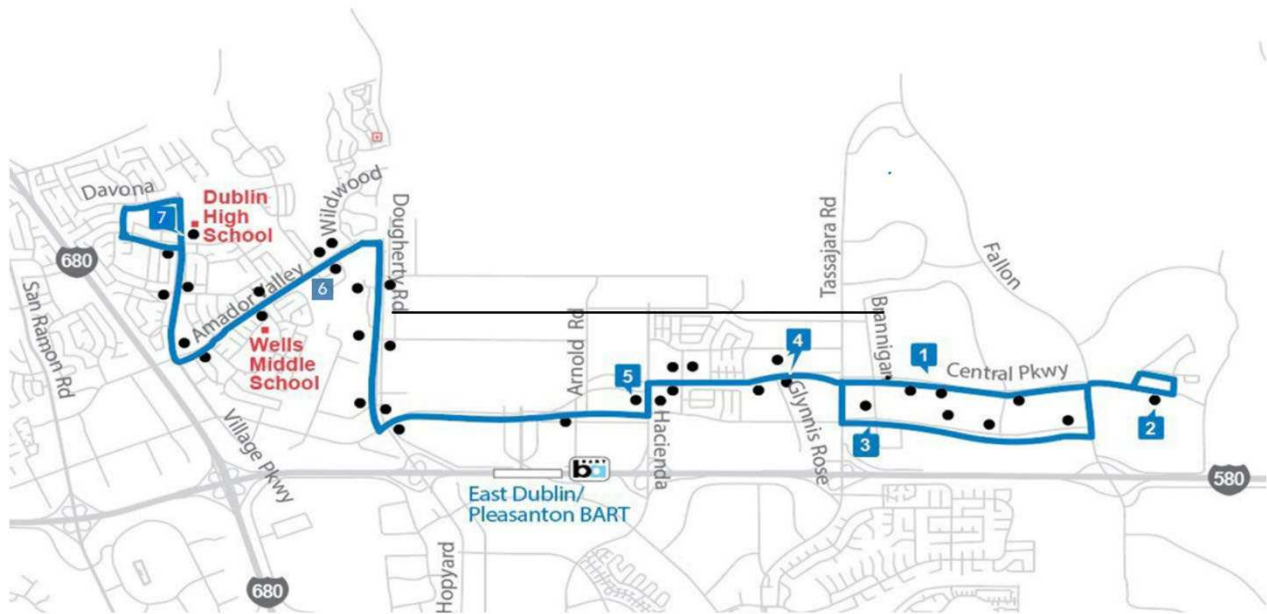

Route 502

Emerald Glen/Dublin High School

Fall 2024

Morning (Monday, Tuesday, Thursday, Friday)						
1	2	3	4	5	6	7
Central & Chancery	Central & Panorama	Dublin & Brannigan	Central & Tassajara	Dublin & Hacienda	Amador Vly & Stagecoach	Dublin High School
7:09 AM	7:14 AM	7:21 AM	7:25 AM	7:30 AM	7:42 AM	7:50 AM

Afternoon (Monday, Tuesday, Thursday, Friday)						
7	6	5	4	1	2	3
Dublin High School	Amador Vly & Stagecoach	Dublin & Hacienda	Central & Tassajara	Central & Chancery	Central & Panorama	Dublin & Brannigan

Afternoon (Wednesday)						
7	6	5	4	1	2	3
Dublin High School	Amador Vly & Stagecoach	Dublin & Hacienda	Central & Tassajara	Central & Chancery	Central & Panorama	Dublin & Brannigan
3:02 PM	3:13 PM	3:25 PM	3:29 PM	3:31 PM	3:34 PM	3:41 PM

Afternoon (Friday)						
7	6	5	4	1	2	3
Dublin High School	Amador Vly & Stagecoach	Dublin & Hacienda	Central & Tassajara	Central & Chancery	Central & Panorama	Dublin & Brannigan
2:32 PM	2:43 PM	2:55 PM	2:59 PM	3:01 PM	3:05 PM	3:11 PM