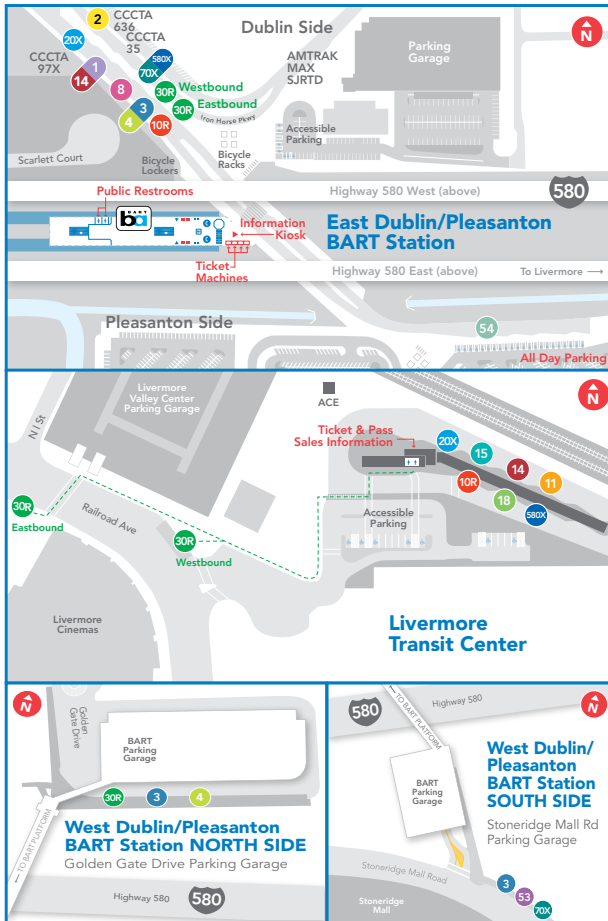

Effective August 10, 2024

Bus Riding Basics

- Arrive at your stop at least five minutes early.
- Buses stop at designated bus stops only.
- Use exact fare. Drivers do not carry change.
- Smoking, eating, drinking, and littering are strictly prohibited.
- Service animals are permitted on the bus. Other pets are permitted only if transported in a closed pet carrier.
- Use earphones with audio and video devices.
- All buses are wheelchair-lift or ramp equipped.
- Buses are equipped with bike racks, located on the front bumper.
- If the bike rack is full, bikes are allowed onboard, at driver’s discretion.

ADA / Title VI

The Americans with Disabilities Act of 1990 (ADA) guarantees persons with disabilities full and equal access to the same services and accommodations that are available to people without disabilities.

Title VI is a section of the Civil Rights Act of 1964 requiring that “No person in the United States shall on the grounds of race, color or national origin, be excluded from participation in, be denied the benefits of, or be subjected to discrimination under any program or activity receiving federal financial assistance.” If you believe that you have received discriminatory treatment by Wheels on the basis of your race, color or national origin, you have the right to file a complaint with the Wheels Title VI Coordinator. For more information, call (925) 455-7500.