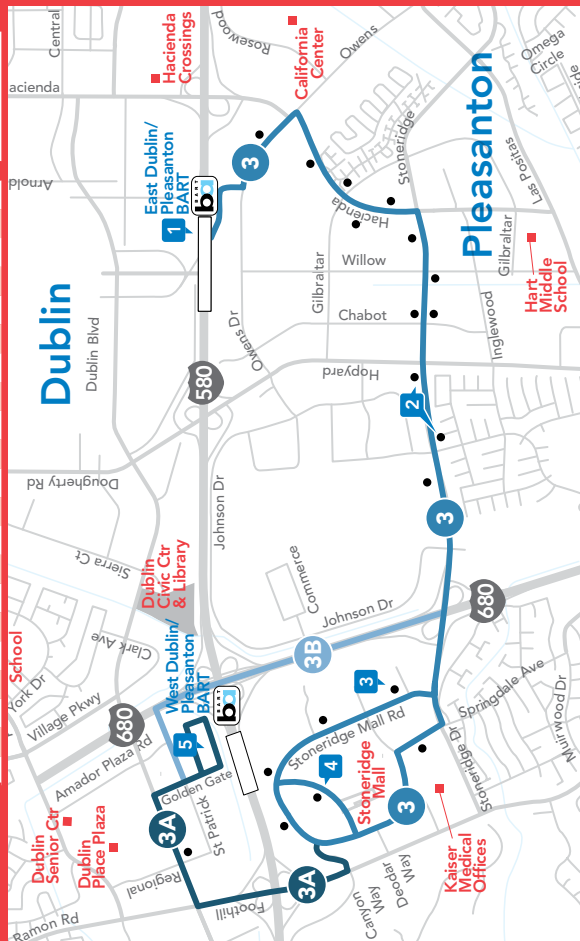

SUNDAY						
1	2	3	4	4	2	1
E Dublin/ Pleasanton BART	Stoneridge/ Hopyard	Stoneridge/ McWilliams	Stoneridge Mall	Stoneridge Mall	Stoneridge/ Hopyard	E Dublin/ Pleasanton BART
8:17	8:22	8:25	8:30	8:34	8:40	8:46
8:57	9:02	9:05	9:10	9:14	9:20	9:26
9:37	9:42	9:45	9:50	9:54	10:00	10:06
10:17	10:22	10:25	10:30	10:34	10:40	10:46
10:57	11:02	11:05	11:10	11:14	11:20	11:26
11:37	11:42	11:45	11:50	11:54	12:00	12:06
12:17	12:22	12:25	12:30	12:34	12:40	12:46
12:57	1:02	1:05	1:10	1:14	1:20	1:26
1:37	1:42	1:45	1:50	1:54	2:00	2:06
2:17	2:22	2:25	2:30	2:34	2:40	2:46
2:57	3:02	3:05	3:10	3:14	3:20	3:26
3:37	3:42	3:45	3:50	3:54	4:00	4:06
4:17	4:22	4:25	4:30	4:34	4:40	4:46
4:57	5:02	5:05	5:10	5:14	5:20	5:26
5:37	5:42	5:45	5:50	5:54	6:00	6:06
6:17	6:22	6:25	6:30	6:34	6:40	6:46
6:57	7:02	7:05	7:10	7:14	7:20	7:26
7:37	7:42	7:45	7:50	7:54	8:00	8:06
8:17	8:22	8:25	8:30	8:34	8:40	8:46
8:57	9:02	9:05	9:10	9:14	9:20	9:26
9:37	9:42	9:45	9:50	9:54	10:00	10:06
10:17	10:22	10:25	10:30	10:34	10:40	10:46
10:57	11:02	11:05	11:10	11:14	11:20	11:26
12:17	12:22	12:25	12:30	12:34	12:40	12:46
12:57	1:02	1:05	1:10	1:14	1:20	1:26
1:37	1:42	1:45	1:50	1:54	2:00	2:06
2:17	2:22	2:25	2:30	2:34	2:40	2:46
2:57	3:02	3:05	3:10	3:14	3:20	3:26
3:37	3:42	3:45	3:50	3:54	4:00	4:06
4:17	4:22	4:25	4:30	4:34	4:40	4:46
4:57	5:02	5:05	5:10	5:14	5:20	5:26
5:37	5:42	5:45	5:50	5:54	6:00	6:06
6:17	6:22	6:25	6:30	6:34	6:40	6:46
6:57	7:02	7:05	7:10	7:14	7:20	7:26
7:37	7:42	7:45	7:50	7:54	8:00	8:06
8:17	8:22	8:25	8:30	8:34	8:40	8:46
8:57	9:02	9:05	9:10	9:14	9:20	9:26
9:37	9:42	9:45	9:50	9:54	10:00	10:06
10:17	10:22	10:25	10:30	10:34	10:40	10:46

3 | Stoneridge

- 3 Route 3 / Regular Service
- 3A Route 3A
- 3B Route 3B
- Timepoint
- Bus Stop