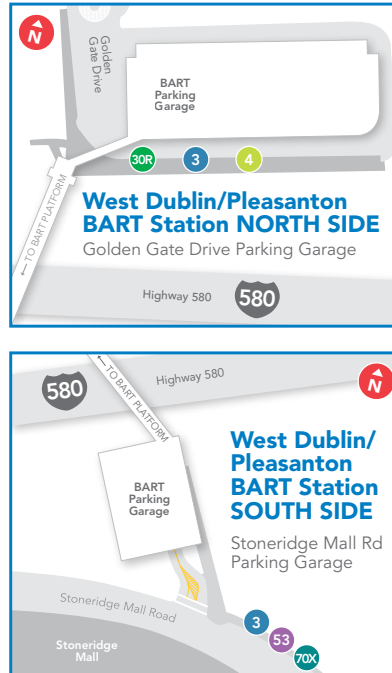

West Dublin/Pleasanton BART Station

Cash Fares

$2.00
Regular Fare

$1.00
Senior/Disabled Fare

All buses accept **Clipper**®

For additional information on fares, passes, and programs

[wheelsbus.com/fares](https://www.wheelsbus.com/fares)

Bus Riding Basics

- Arrive at your stop at least five minutes early.
- Buses stop at designated bus stops only.
- Use exact fare. Drivers do not carry change.
- Smoking, eating, drinking, and littering are strictly prohibited.
- Service animals are permitted on the bus. Other pets are permitted only if transported in a closed pet carrier.
- Use earphones with audio and video devices.
- All buses are wheelchair-lift or ramp equipped.
- Buses are equipped with bike racks, located on the front bumper.
- If the bike rack is full, bikes are allowed onboard, at driver's discretion.

ADA / Title VI

The Americans with Disabilities Act of 1990 (ADA) guarantees persons with disabilities full and equal access to the same services and accommodates that are available to people without disabilities.

Title VI is a section of the Civil Rights Act of 1964 requiring that "No person in the United States shall on the grounds of race, color or national origin, be excluded from participation in, be denied the benefits of, or be subjected to discrimination under any program or activity receiving federal financial assistance." If you believe that you have received discriminatory treatment by Wheels on the basis of your race, color or national origin, you have the right to file a complaint with the Wheels Title VI Coordinator. For more information, call (925) 455-7500.

3

Stoneridge

E. Dublin/Pleasanton BART, Hacienda, W. Dublin BART, Stoneridge Mall, Pleasanton Kaiser

Days of Operation

Weekdays | Weekends

Trip planning with Transit®

Customer Service
[wheelsbus.com](https://www.wheelsbus.com)
(925) 455-7500

Download app