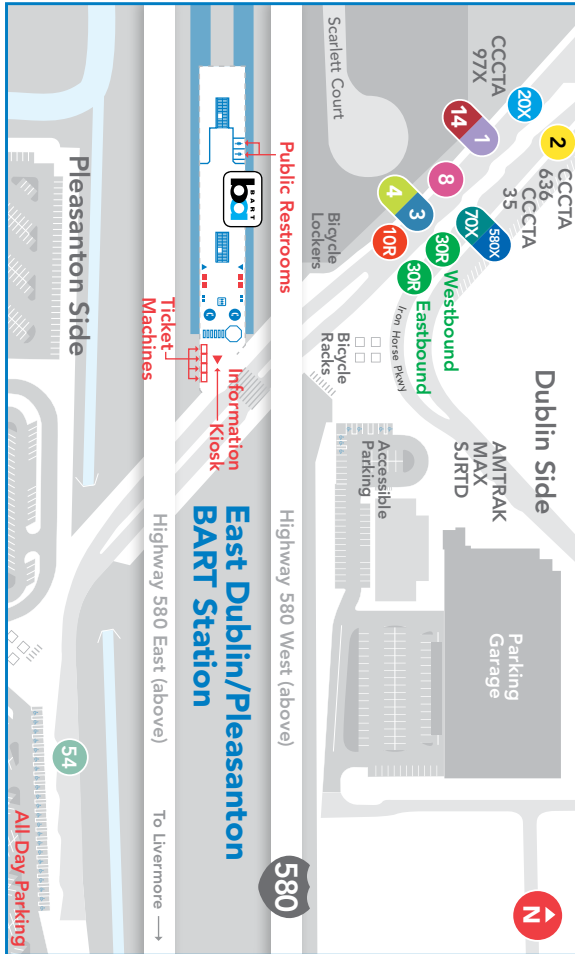

Effective August 10, 2024

East Dublin/Pleasanton BART Station