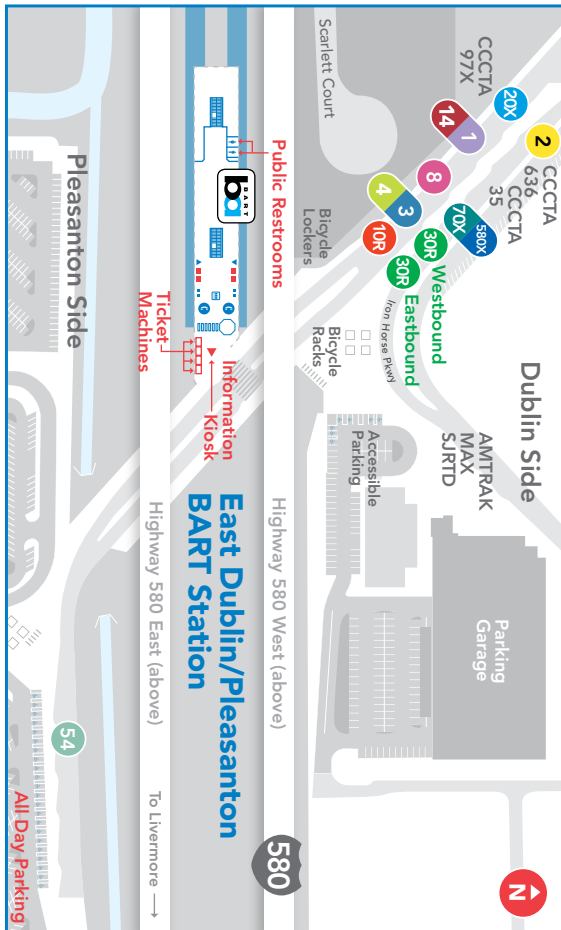

Effective August 10, 2024

East Dublin/Pleasanton BART Station

Cash Fares

**\$2.00**  
Regular Fare

**\$1.00**  
Senior/Disabled Fare

All buses accept **Clipper®**

For additional information on fares, passes, and programs

Download app

WEEKDAYS

1 E Dublin BART	2 Central & Tassajara	3 Fallon & Silvera Ranch	4 Positano & Valentano	4 Positano & Valentano	5 Fallon Middle School	2 Central & Tassajara	1 E Dublin BART
–	–	–	–	7:04	7:15	7:18	7:25
7:37	7:44	7:50	8:01	8:04	8:15	8:18	8:25
8:37	8:44	8:50	9:01	9:04	9:15	9:18	9:25
–	Fallon MS in-session only			–	<b>3:13*</b>	<b>3:16</b>	<b>3:23</b>
<b>3:23</b>	<b>3:19</b>	<b>3:34</b>	<b>3:41</b>	Fallon MS in-session only			–
4:17	4:24	4:30	4:41	4:44	4:55	4:58	5:05
5:17	5:24	5:30	5:41	5:44	5:55	5:58	6:05
6:17	6:24	6:30	6:41	–	–	–	–

WEDNESDAYS ONLY

–	–	–	–	–	<b>2:10*</b>	<b>2:13</b>	<b>2:20</b>
<b>2:22</b>	<b>2:28</b>	<b>2:33</b>	<b>2:40</b>	–	–	–	–

\*On Wednesdays, the 3:13pm Fallon Middle School departure reschedules to 2:10pm.