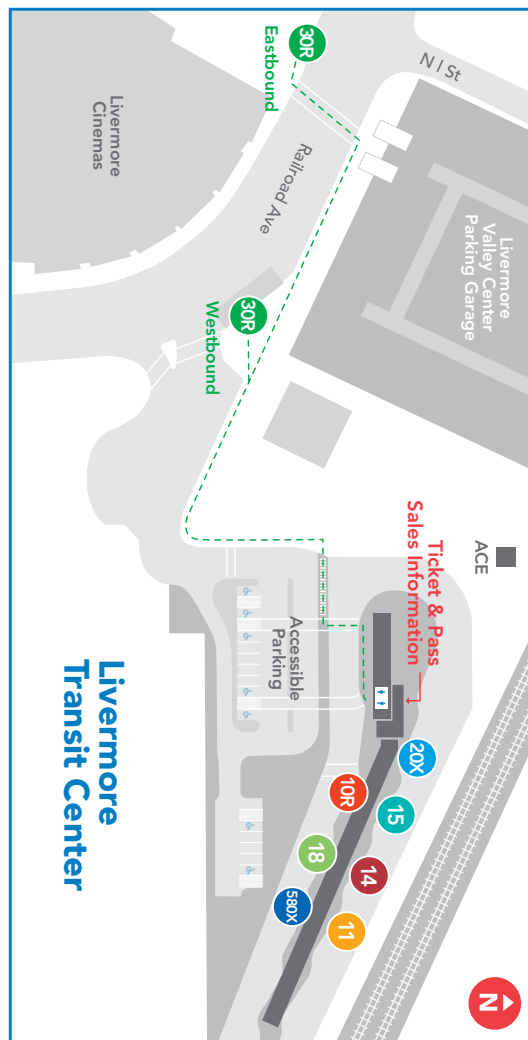

Effective August 10, 2024

The following locations sell Wheels passes. Select retailers sell Clipper® cards. You can also purchase passes by mail, phone, or fax, with a Visa, Mastercard, or Discover card. For information or to purchase a pass by phone, call (925) 455-7555.

Livermore	
Wheels Administrative Office	1362 Rutan Court, Suite 100 (925) 455-7555
Livermore Transit Center	2500 Railroad Ave (925) 455-7500
Lucky Market	2000 Portola Ave (925) 424-1000
Livermore City Hall	1052 S. Livermore Ave (925) 960-4300
Livermore Senior Center	4444 East Ave (925) 373-5760
Safeway Market	4495 First Street (925) 455-2520
Safeway Marketplace	1554 First Street (925) 455-5667

Pleasanton	
Lucky Market	Las Positas Blvd @ Hopyard Rd (925) 462-1520
Pleasanton Senior Center	5353 Sunol Blvd (925) 931-5365
Safeway Market	1701 Santa Rita Rd (925) 417-5530
Safeway Market	6790 Bernal Ave (925) 846-8644

Dublin	
Safeway Market	7499 Dublin Blvd (915) 556-4034
Safeway Market	4440 Tassajara Road (925) 551-4710

Livermore Transit Center

ADA / Title VI

The Americans with Disabilities Act of 1990 (ADA) guarantees persons with disabilities full and equal access to the same services and accommodates that are available to people without disabilities.

Title VI is a section of the Civil Rights Act of 1964 requiring that “No person in the United States shall on the grounds of race, color or national origin, be excluded from participation in, be denied the benefits of, or be subjected to discrimination under any program or activity receiving federal financial assistance.” If you believe that you have received discriminatory treatment by Wheels on the basis of your race, color or national origin, you have the right to file a complaint with the Wheels Title VI Coordinator. For more information, call (925) 455-7500.

Bus Riding Basics

- Arrive at your stop at least five minutes early.
- Buses stop at designated bus stops only.
- Use exact fare. Drivers do not carry change.
- Smoking, eating, drinking, and littering are strictly prohibited.
- Service animals are permitted on the bus. Other pets are permitted only if transported in a closed pet carrier.
- Use earphones with audio and video devices.
- All buses are wheelchair-lift or ramp equipped.
- Buses are equipped with bike racks, located on the front bumper.
- If the bike rack is full, bikes are allowed onboard, at driver’s discretion.

Cash Fares

$2.00
Regular Fare

$1.00
Senior/Disabled Fare

All buses accept Clipper®

For additional information on fares, passes, and programs

wheelsbus.com/fares

15
Springtown

Livermore Transit Center, Las Positas, Wal-Mart, Springtown

New Schedule

Days of Operation
Weekdays | Weekends
Trip planning with Transit®

Customer Service
wheelsbus.com
(925) 455-7500

Download app