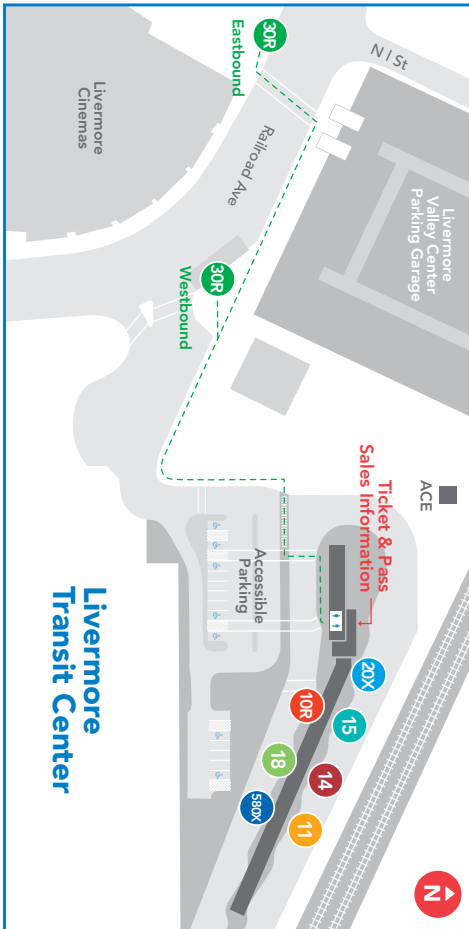

Effective August 10, 2024

Livermore Transit Center

Bus Riding Basics

- Arrive at your stop at least five minutes early.
- Buses stop at designated bus stops only.
- Use exact fare. Drivers do not carry change.
- Smoking, eating, drinking, and littering are strictly prohibited.
- Service animals are permitted on the bus. Other pets are permitted only if transported in a closed pet carrier.
- Use earphones with audio and video devices.
- All buses are wheelchair-lift or ramp equipped.
- Buses are equipped with bike racks, located on the front bumper.
- If the bike rack is full, bikes are allowed onboard, at driver’s discretion.

Livermore Transit Center, First Street, Las Positas Road, Vasco Road ACE

New Schedule

Days of Operation

Weekdays | Weekends

Trip planning with Transit®

Customer Service

wheelsbus.com
(925) 455-7500

Download app

Monday-Friday

EASTBOUND					WESTBOUND				
1	2	3	4	5	5	4	3	2	1
Transit Center	Las Positas & Arroyo Vista	Las Positas & Vasco	National & Greenville	Vasco ACE	Vasco ACE	National & Greenville	Las Positas & Vasco	Las Positas & Arroyo Vista	Transit Center
6:11	6:16	6:20	6:25	6:30	6:38	6:42	6:48	6:52	7:00
7:07	7:12	7:16	7:21	7:26	-	-	-	-	-
-	-	-	-	-	4:15	4:19	4:25	4:29	4:37
4:47	4:52	4:56	5:01	5:06	5:13	5:17	5:23	5:27	5:35
-	-	-	-	-	5:53	5:57	6:03	6:07	6:15