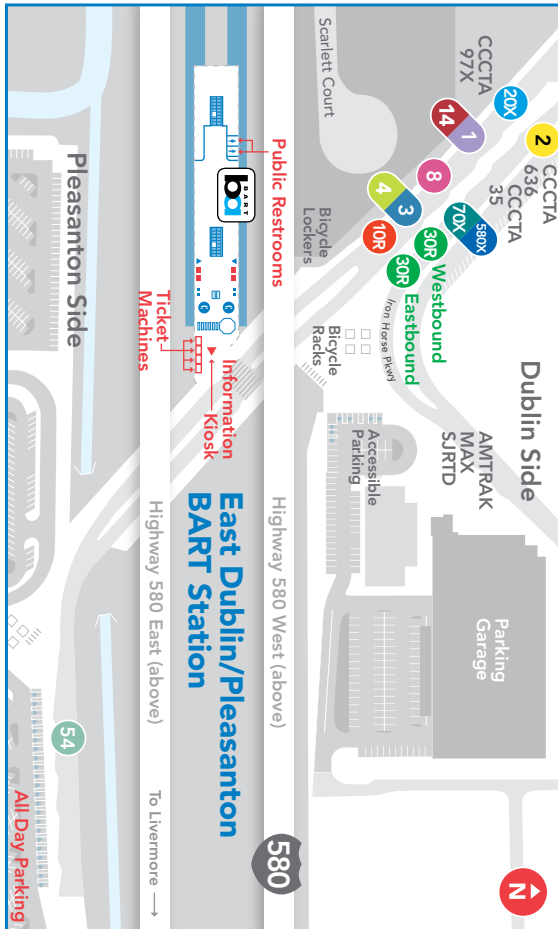

Effective August 10, 2024

East Dublin/Pleasanton BART Station

Cash Fares

$2.00
Regular Fare

$1.00
Senior/Disabled Fare

All buses accept **Clipper®**

For additional information on fares, passes, and programs

wheelsbus.com/fares

Bus Riding Basics

- Arrive at your stop at least five minutes early.
- Buses stop at designated bus stops only.
- Use exact fare. Drivers do not carry change.
- Smoking, eating, drinking, and littering are strictly prohibited.
- Service animals are permitted on the bus. Other pets are permitted only if transported in a closed pet carrier.
- Use earphones with audio and video devices.
- All buses are wheelchair-lift or ramp equipped.
- Buses are equipped with bike racks, located on the front bumper.
- If the bike rack is full, bikes are allowed onboard, at driver's discretion.

ADA / Title VI

The Americans with Disabilities Act of 1990 (ADA) guarantees persons with disabilities full and equal access to the same services and accommodations that are available to people without disabilities.

Title VI is a section of the Civil Rights Act of 1964 requiring that "No person in the United States shall on the grounds of race, color or national origin, be excluded from participation in, be denied the benefits of, or be subjected to discrimination under any program or activity receiving federal financial assistance." If you believe that you have received discriminatory treatment by Wheels on the basis of your race, color or national origin, you have the right to file a complaint with the Wheels Title VI Coordinator. For more information, call (925) 455-7500.

1

Gleason/Hacienda

E. Dublin/Pleasanton BART, East County Hall of Justice, Santa Rita Jail, Gleason Drive, Hacienda

New Schedule

Days of Operation

Weekdays | Weekends

Trip planning with Transit®

Customer Service
wheelsbus.com
(925) 455-7500

Download app