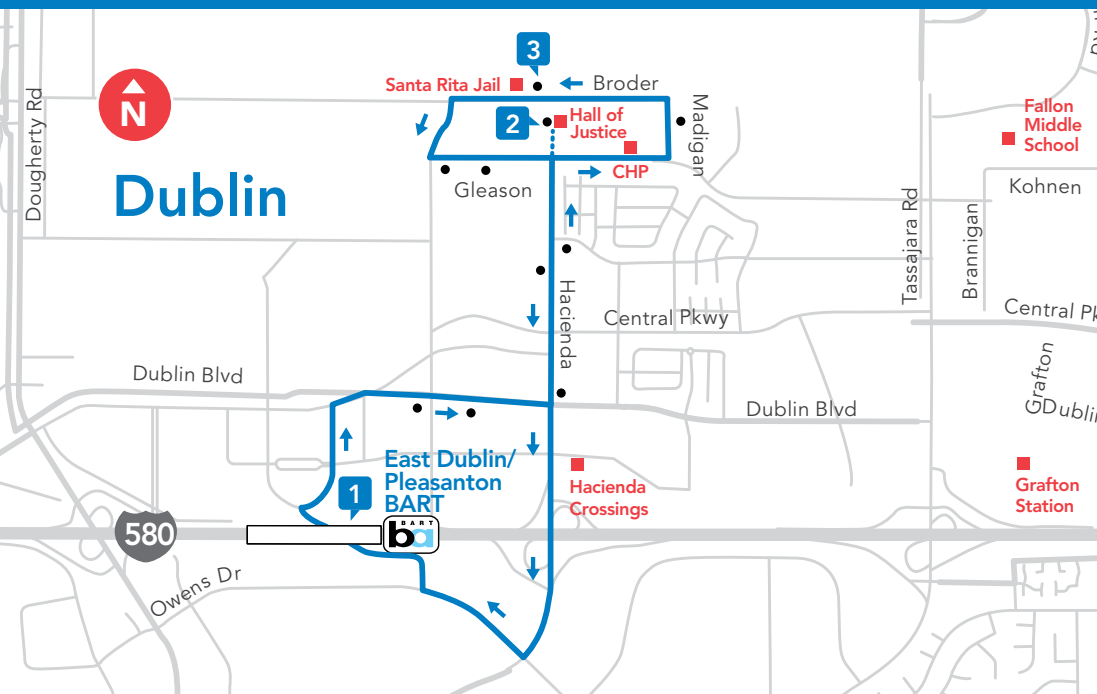

1

Gleason/Hacienda

E. Dublin/Pleasanton BART, East County Hall of Justice, Santa Rita Jail, Gleason Drive, Hacienda

New Schedule

Days of Operation

Weekdays | Weekends

Trip planning with Transit®

Customer Service
wheelsbus.com
(925) 455-7500

Download app

1 | Gleason/Hacienda

PM times are shown in bold

WEEKDAYS

WEEKENDS

1 East Dublin Pleasanton BART	2 East County Hall of Justice	3 Santa Rita Jail	1 East Dublin Pleasanton BART
6:29	6:37	6:40	6:48
7:09	7:17	7:20	7:28
7:49	7:57	8:00	8:08
8:29	8:37	8:40	8:48
9:09	9:17	9:20	9:28
9:49	9:57	10:00	10:08
10:29	10:37	10:40	10:48
11:29	11:37	11:40	11:48
12:29	12:37	12:40	12:48
1:29	1:37	1:40	1:48
2:29	2:37	2:40	2:48
3:29	3:37	3:40	3:48
4:09	4:17	4:20	4:30
4:49	4:57	5:00	5:10
5:29	5:37	5:40	5:50
6:17	-	6:24	6:31
6:57	-	7:04	7:11
7:37	-	7:44	7:51
8:37	-	8:44	8:51

1 East Dublin Pleasanton BART	3 Santa Rita Jail	1 East Dublin Pleasanton BART
8:37	8:44	8:51
9:37	9:44	9:51
10:37	10:44	10:51
11:37	11:44	11:51
12:37	12:44	12:51
1:37	1:44	1:51
2:37	2:44	2:51
3:37	3:44	3:51
4:37	4:44	4:51
5:37	5:44	5:51
6:37	6:44	6:51
7:37	7:44	7:51
8:37	8:44	8:51

1 | Gleason/Hacienda

- Regular Service
- Weekday Service
- Timepoint
- Bus Stop