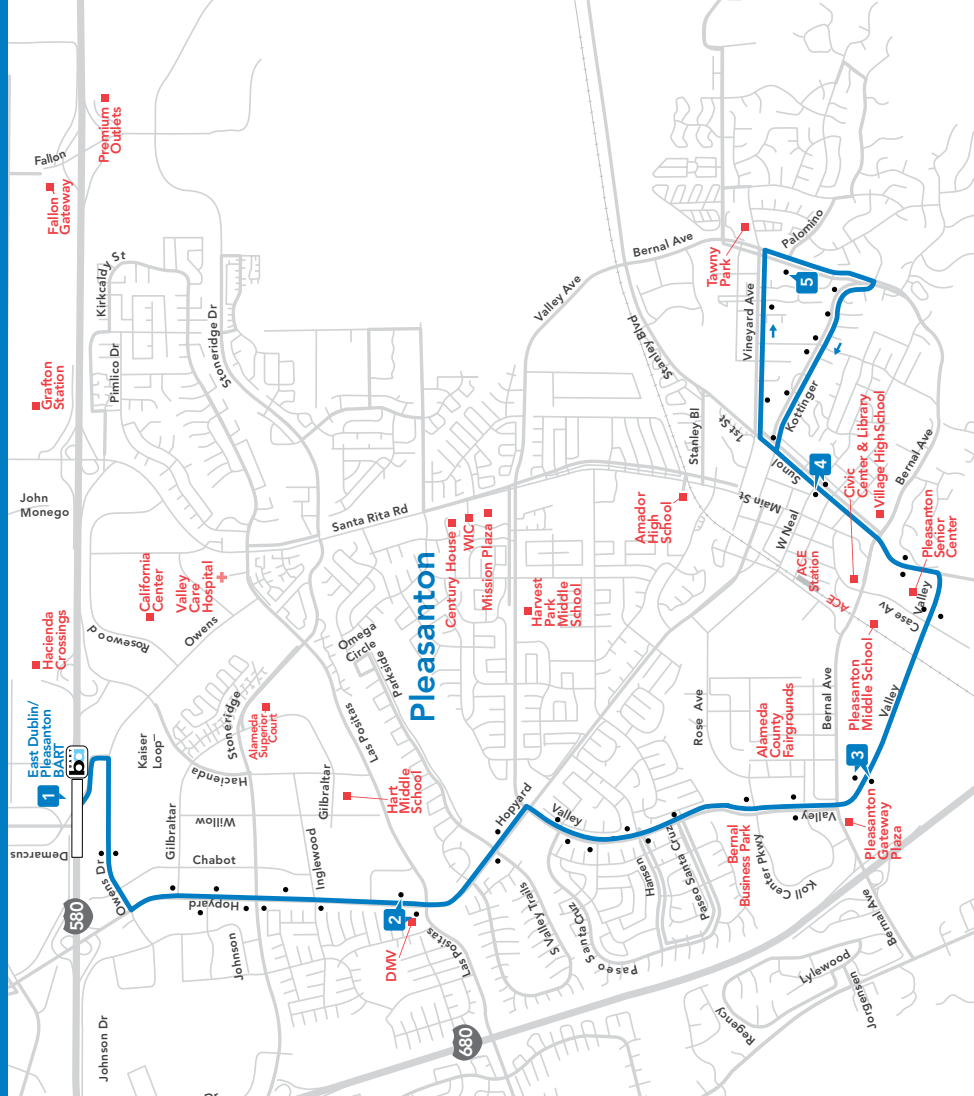

WEEKENDS

Times shown in RED are SATURDAYS ONLY

1	2	3	4	5	5	4	3	2	1
E. BART Station	Hopyard & Las Positas	Valley & Wild Rose	First & Neal	Bernal & Palomino	Bernal & Palomino	First & Neal	Valley & Wild Rose	Hopyard & Las Positas	E. BART Station
7:59	8:07	8:14	8:20	8:24	8:24	8:20	8:14	8:43	8:51
8:59	9:07	9:14	9:20	9:24	9:24	9:20	9:14	9:43	9:51
9:59	10:07	10:14	10:20	10:24	10:24	10:20	10:14	10:43	10:51
10:59	11:07	11:14	11:20	11:24	11:24	11:20	11:14	11:43	11:51
11:59	12:07	12:14	12:20	12:24	12:24	12:20	12:14	12:43	12:51
12:59	1:07	1:14	1:20	1:24	1:24	1:20	1:14	1:43	1:51
1:59	2:07	2:14	2:20	2:24	2:24	2:20	2:14	2:43	2:51
2:59	3:07	3:14	3:20	3:24	3:24	3:20	3:14	3:43	3:51
3:59	4:07	4:14	4:20	4:24	4:24	4:20	4:14	4:43	4:51
4:59	5:07	5:14	5:20	5:24	5:24	5:20	5:14	5:43	5:51
5:59	6:07	6:14	6:20	6:24	6:24	6:20	6:14	6:43	6:51
6:59	7:07	7:14	7:20	7:24	7:24	7:20	7:14	7:43	7:51
7:59	8:07	8:14	8:20	8:24	8:24	8:20	8:14	8:43	8:51
8:59	9:07	9:14	9:20	9:24	9:24	9:20	9:14	9:43	9:51

8 | Hopyard

- Regular Service
- Timepoint
- Bus Stop