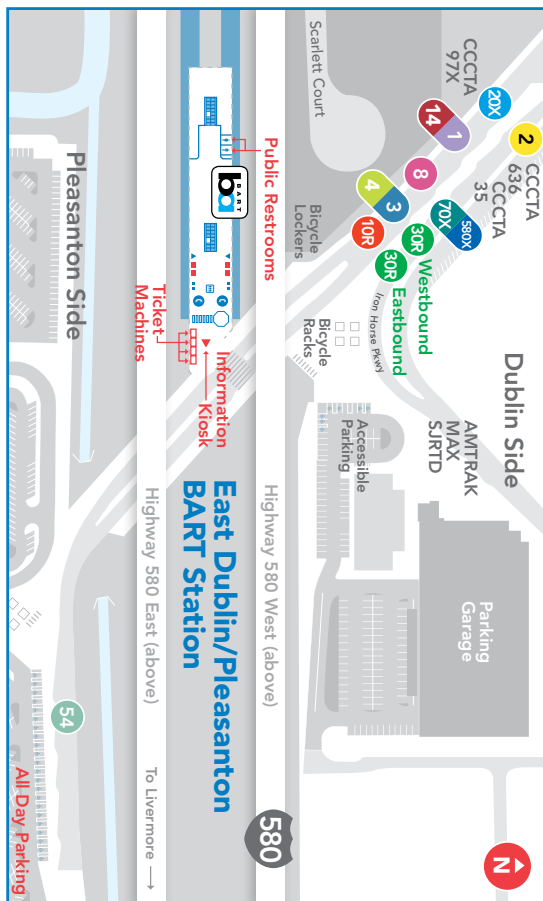

Effective March 23, 2024

East Dublin/Pleasanton BART Station

Cash Fares

$2.00
Regular Fare

$1.00
Senior/Disabled Fare

All buses accept Clipper®

For additional information on fares, passes, and programs

wheelsbus.com/fares

The following locations sell Wheels passes. Select retailers sell Clipper® cards. You can also purchase passes by mail, phone, or fax, with a Visa, Mastercard, or Discover card. For information or to purchase a pass by phone, call (925) 455-7555.

Livermore	
Wheels Administrative Office	1362 Rutan Court, Suite 100 (925) 455-7555
Livermore Transit Center	2500 Railroad Ave (925) 455-7500
Lucky Market	2000 Portola Ave (925) 424-1000
Livermore City Hall	1052 S. Livermore Ave (925) 960-4300
Livermore Senior Center	4444 East Ave (925) 373-5760
Safeway Market	4495 First Street (925) 455-2520
Safeway Marketplace	1554 First Street (925) 455-5667

Pleasanton	
Lucky Market	Las Positas Blvd @ Hopyard Rd (925) 462-1520
Pleasanton Senior Center	5353 Sunol Blvd (925) 931-5365
Safeway Market	1701 Santa Rita Rd (925) 417-5530
Safeway Market	6790 Bernal Ave (925) 846-8644

Dublin	
Safeway Market	7499 Dublin Blvd (915) 556-4034
Safeway Market	4440 Tassajara Road (925) 551-4710

Bus Riding Basics

- Arrive at your stop at least five minutes early.
- Buses stop at designated bus stops only.
- Use exact fare; drivers do not carry change.
- Smoking, eating, drinking, and littering are strictly prohibited.
- Service animals are permitted on the bus. Other pets are permitted only if transported in a closed pet carrier.
- Use earphones with audio and video devices.
- All buses are wheelchair lift-or-ramp equipped.
- Buses are equipped with bike racks located on the front bumper.
- If the bike rack is full, bikes are allowed onboard at the driver's discretion.

ADA / Title VI

The Americans with Disabilities Act of 1990 (ADA) guarantees persons with disabilities full and equal access to the same services and accommodations that are available to people without disabilities.

Title VI is a section of the Civil Rights Act of 1964 requiring that "No person in the United States shall on the grounds of race, color or national origin, be excluded from participation in, be denied the benefits of, or be subjected to discrimination under any program or activity receiving federal financial assistance." If you believe that you have received discriminatory treatment by Wheels on the basis of your race, color or national origin, you have the right to file a complaint with the Wheels Title VI Coordinator. For more information, call (925) 455-7500.

8 Hopyard

E. Dublin/Pleasanton BART, Hopyard, Valley, Downtown Pleasanton, Kottinger Park

Days of Operation
Weekdays | Weekends
Trip planning with Transit®

Download app

Customer Service
wheelsbus.com
(925) 455-7500