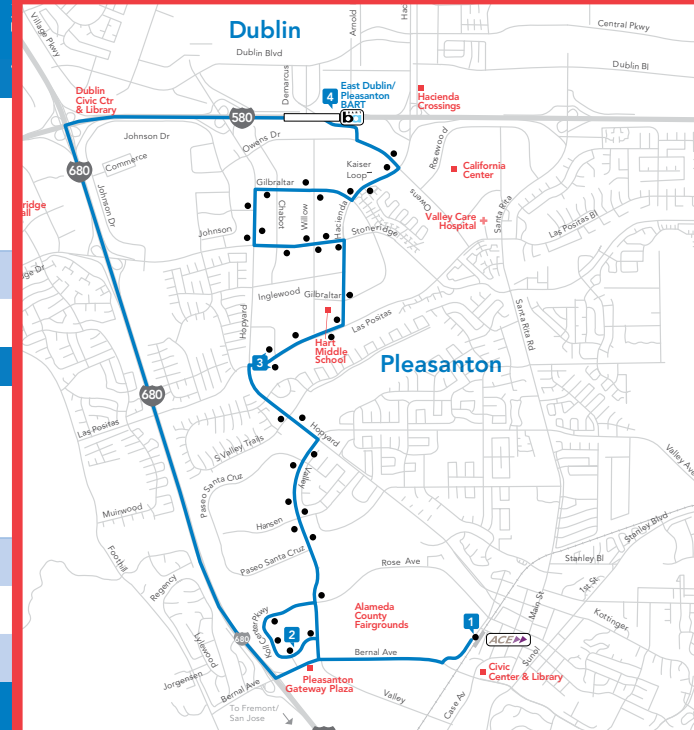

54 | Hacienda

Monday-Friday

- Regular Service
- Timepoint
- Bus Stop