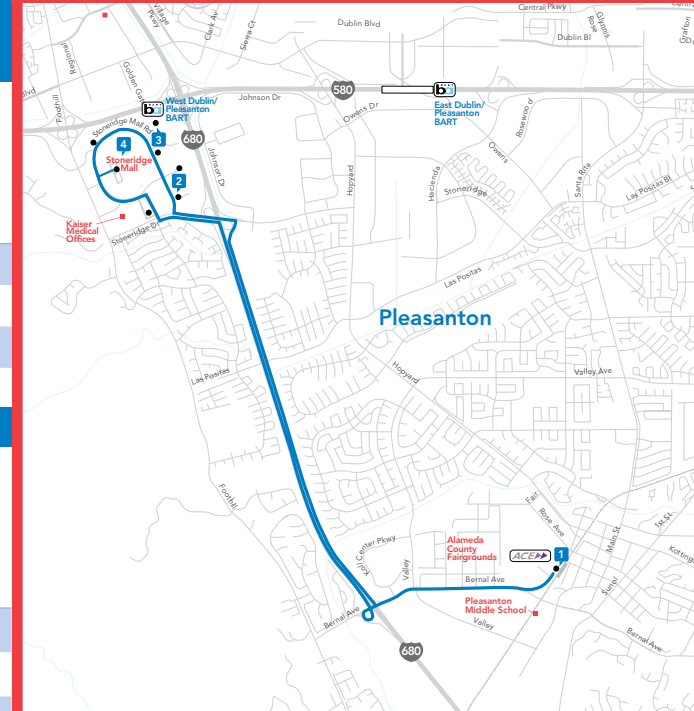

53 | Stoneridge

Weekdays

PM times are shown in bold

WEEKDAY MORNINGS

ACE Arrive	1 Fairgrounds East	2 Stoneridge & McWilliams	3 W. Dublin/ Pleasanton BART	4 Stoneridge Mall	4 Stoneridge Mall	1 Fairgrounds East
5:23	5:26	5:34	5:36	5:39	6:03	6:15
6:48	6:51	6:59	7:01	7:04	7:30	7:42
7:53	7:56	8:04	8:06	8:09	8:11	8:23
8:45	8:48	8:56	8:58	9:01	—	—

WEEKDAY AFTERNOONS

1 Fairgrounds East	2 Stoneridge & McWilliams	3 W. Dublin/ Pleasanton BART	4 Stoneridge Mall	4 Stoneridge Mall	1 Fairgrounds East	ACE Depart
—	4:00	4:02	4:05	4:06	4:21	4:28
4:44	5:00	5:02	5:05	5:06	5:21	5:28
5:44	6:00	6:02	6:05	6:06	6:21	6:28
6:44	7:00	7:02	7:05	7:06	7:21	7:31

54 | Hacienda

Weekdays

times are shown in bold

WEEKDAY MORNINGS

ACE Arrive	1 Fairgrounds East	2 Koll Center Parkway	3 Las Positas & Hopyard	4 E. Dublin/ Pleasanton BART	1 Fairgrounds East
6:48	6:51	6:55	7:02	7:15	7:37
7:53	7:56	8:00	8:07	8:20	—

WEEKDAY AFTERNOONS

1 Fairgrounds East	4 E. Dublin/ Pleasanton BART	3 Las Positas & Hopyard	2 Koll Center Parkway	1 Fairgrounds East	ACE Depart
—	3:48	3:58	4:07	4:15	4:28
4:18	4:48	4:58	5:07	5:15	5:28
5:18	5:48	5:58	6:07	6:15	6:28

53 | Stoneridge

Monday-Friday

- Regular Service
- Timepoint
- Bus Stop