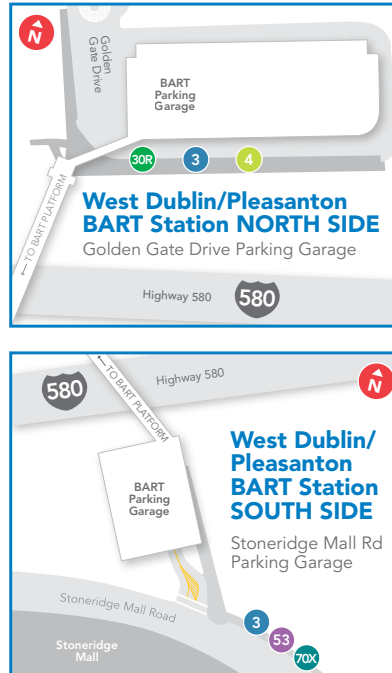

West Dublin/Pleasanton BART Station

Cash Fares

$2.00
Regular Fare

$1.00
Senior/Disabled Fare

All buses accept **Clipper®**

For additional information on fares, passes, and programs

[wheelsbus.com/fares](https://www.wheelsbus.com/fares)

Bus Riding Basics

- Arrive at your stop at least five minutes early.
- Buses stop at designated bus stops only.
- Use exact fare; drivers do not carry change.
- Smoking, eating, drinking, and littering are strictly prohibited.
- Service animals are permitted on the bus. Other pets are permitted only if transported in a closed pet carrier.
- Use earphones with audio and video devices.
- All buses are wheelchair lift-or-ramp equipped.
- Buses are equipped with bike racks located on the front bumper.
- If the bike rack is full, bikes are allowed onboard at the driver's discretion.

ADA / Title VI

The Americans with Disabilities Act of 1990 (ADA) guarantees persons with disabilities full and equal access to the same services and accommodations that are available to people without disabilities.

Title VI is a section of the Civil Rights Act of 1964 requiring that "No person in the United States shall on the grounds of race, color or national origin, be excluded from participation in, be denied the benefits of, or be subjected to discrimination under any program or activity receiving federal financial assistance." If you believe that you have received discriminatory treatment by Wheels on the basis of your race, color or national origin, you have the right to file a complaint with the Wheels Title VI Coordinator. For more information, call (925) 455-7500.

53/54

Stoneridge/Hacienda

Pleasanton ACE, Bernal Business Park, Hacienda, Rosewood Commons, E. Dublin/Pleasanton BART, W. Dublin/Pleasanton BART, Stoneridge Mall

Days of Operation
Weekdays

Trip planning with Transit®

Download app

Customer Service
[wheelsbus.com](https://www.wheelsbus.com)
(925) 455-7500