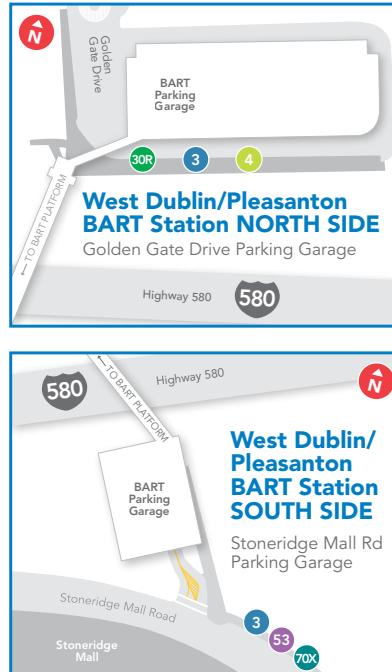

Effective March 23, 2024

East Dublin/Pleasanton BART Station

West Dublin/Pleasanton BART Station

Cash Fares

\$2.00
Regular Fare

\$1.00
Senior/Disabled Fare

All buses accept **Clipper®**

For additional information on fares, passes, and programs

4
Central Dublin

E Dublin/ Pleasanton BART, Dougherty/Mariposa, Stagecoach/Amador Lks, Village/Alcosta, Amador/Village, W Dublin/Pleasanton BART

Days of Operation
Weekdays | Saturdays
Trip planning with Transit®

Saturday

WESTBOUND			EASTBOUND						
1	2	3	4	5	6	6	3	2	1
E Dublin/ Pleasanton BART	Dougherty/ Mariposa	Stagecoach/ Amador Lks	Village/ Alcosta	Amador/ Village	W Dublin/ Pleasanton BART	W Dublin/ Pleasanton BART	Stagecoach/ Amador Lks	Dougherty/ Mariposa	E Dublin/ Pleasanton BART
8:39	8:43	8:47	8:50	8:54	9:01	8:03	8:16	8:20	8:28
9:19	9:23	9:27	9:30	9:34	9:41	8:43	8:56	9:00	9:08
9:59	10:03	10:07	10:10	10:14	10:21	9:23	9:36	9:40	9:48
10:39	10:43	10:47	10:50	10:54	11:01	10:03	10:16	10:20	10:28
11:19	11:23	11:27	11:30	11:34	11:41	10:43	10:56	11:00	11:08
11:59	12:03	12:07	12:10	12:14	12:21	11:23	11:36	11:40	11:48
12:39	12:43	12:47	12:50	12:54	1:01	12:03	12:16	12:20	12:28
1:19	1:23	1:27	1:30	1:34	1:41	12:43	12:56	1:00	1:08
1:59	2:03	2:07	2:10	2:14	2:21	1:23	1:36	1:40	1:48
2:39	2:43	2:47	2:50	2:54	3:01	2:03	2:16	2:20	2:28
3:19	3:23	3:27	3:30	3:34	3:41	2:43	2:56	3:00	3:08
3:59	4:03	4:07	4:10	4:14	4:21	3:23	3:36	3:40	3:48
4:39	4:43	4:47	4:50	4:54	5:01	4:03	4:16	4:20	4:28
5:19	5:23	5:27	5:30	5:34	5:41	4:43	4:56	5:00	5:08
5:59	6:03	6:07	6:10	6:14	6:21	5:23	5:36	5:40	5:48
6:39	6:43	6:47	6:50	6:54	7:01	6:03	6:16	6:20	6:28
7:19	7:23	7:27	7:30	7:34	7:41	6:43	6:56	7:00	7:08

4 | Central Dublin

- Regular Service
- Timepoint
- Bus Stop

All Arrivals Continue as 3