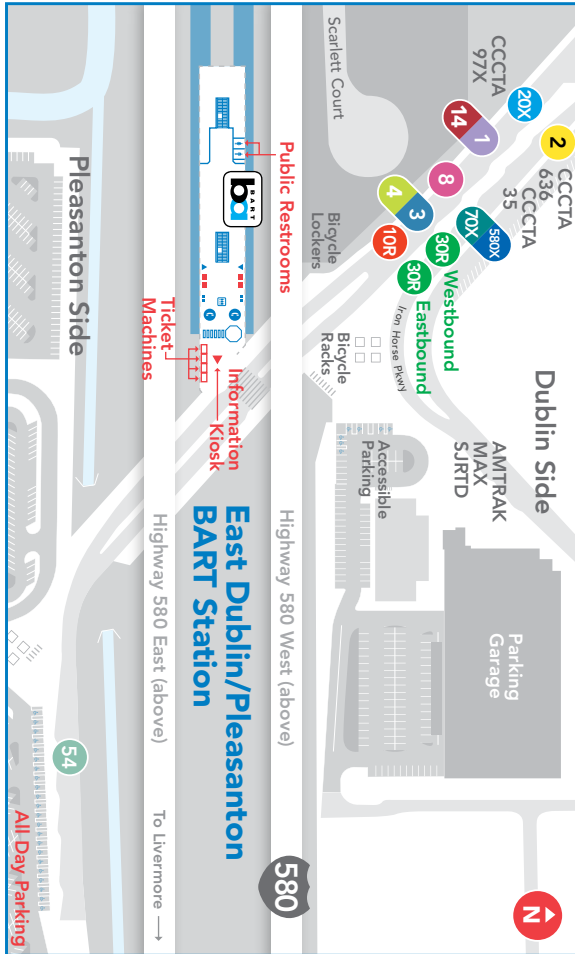

Effective March 23, 2024

East Dublin/Pleasanton BART Station