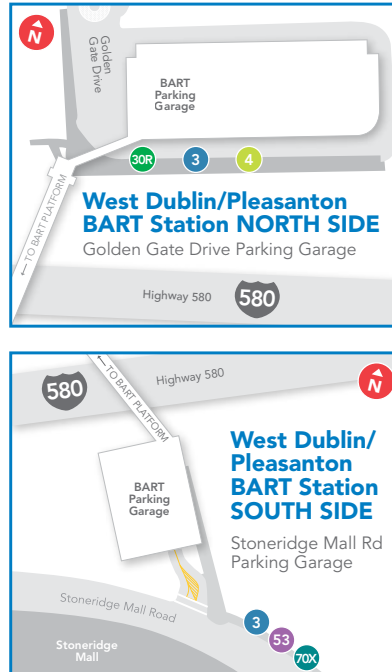

West Dublin/Pleasanton BART Station

Cash Fares

$2.00
Regular Fare

$1.00
Senior/Disabled Fare

All buses accept **Clipper**®

For additional information on fares, passes, and programs

[wheelsbus.com/fares](https://www.wheelsbus.com/fares)

Bus Riding Basics

- Arrive at your stop at least five minutes early.
- Buses stop at designated bus stops only.
- Use exact fare; drivers do not carry change.
- Smoking, eating, drinking, and littering are strictly prohibited.
- Service animals are permitted on the bus. Other pets are permitted only if transported in a closed pet carrier.
- Use earphones with audio and video devices.
- All buses are wheelchair lift-or-ramp equipped.
- Buses are equipped with bike racks located on the front bumper.
- If the bike rack is full, bikes are allowed onboard at the driver's discretion.

ADA / Title VI

The Americans with Disabilities Act of 1990 (ADA) guarantees persons with disabilities full and equal access to the same services and accommodations that are available to people without disabilities.

Title VI is a section of the Civil Rights Act of 1964 requiring that "No person in the United States shall on the grounds of race, color or national origin, be excluded from participation in, be denied the benefits of, or be subjected to discrimination under any program or activity receiving federal financial assistance." If you believe that you have received discriminatory treatment by Wheels on the basis of your race, color or national origin, you have the right to file a complaint with the Wheels Title VI Coordinator. For more information, call (925) 455-7500.

3
Stoneridge

E. Dublin/Pleasanton BART, Hacienda, W. Dublin BART, Stoneridge Mall, Pleasanton Kaiser

Days of Operation
Weekdays | Weekends
Trip planning with Transit®

Download app

Customer Service
[wheelsbus.com](https://www.wheelsbus.com)
(925) 455-7500