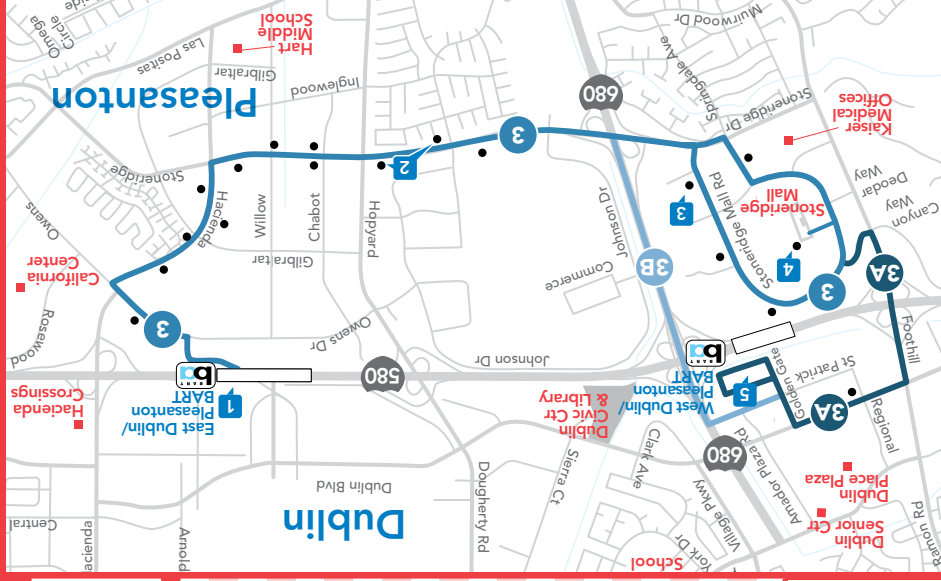

SUNDAY

WESTBOUND			SUNDAY					EASTBOUND		
1	2	3	4	4	4	4	3	2	1	1
E Dublin/ Pleasanton BART	Stoneridge/ Hopyard	Stoneridge/ McWilliams	Stoneridge Mall	Stoneridge Mall	Stoneridge Mall	Stoneridge Mall	Stoneridge/ McWilliams	Stoneridge/ Hopyard	E Dublin/ Pleasanton BART	E Dublin/ Pleasanton BART
ROUTE 3										
8:19	8:24	8:27	8:32	8:37	8:37	8:37	8:32	8:43	8:49	8:49
8:59	9:04	9:07	9:12	9:17	9:17	9:17	9:12	9:23	9:29	9:29
9:39	9:44	9:47	9:52	9:57	9:57	9:57	9:52	10:03	10:09	10:09
10:19	10:24	10:27	10:32	10:37	10:37	10:37	10:32	10:43	10:49	10:49
10:59	11:04	11:07	11:12	11:17	11:17	11:17	11:12	11:23	11:29	11:29
11:39	11:44	11:47	11:52	11:57	11:57	11:57	11:52	12:03	12:09	12:09
12:19	12:24	12:27	12:32	12:37	12:37	12:37	12:32	12:43	12:49	12:49
1:39	1:44	1:47	1:52	1:57	1:57	1:57	1:52	2:03	2:09	2:09
2:19	2:24	2:27	2:32	2:37	2:37	2:37	2:32	2:43	2:49	2:49
2:59	3:04	3:07	3:12	3:17	3:17	3:17	3:12	3:23	3:29	3:29
3:39	3:44	3:47	3:52	3:57	3:57	3:57	3:52	4:03	4:09	4:09
4:19	4:24	4:27	4:32	4:37	4:37	4:37	4:32	4:43	4:49	4:49
4:59	5:04	5:07	5:12	5:17	5:17	5:17	5:12	5:23	5:29	5:29
5:39	5:44	5:47	5:52	5:57	5:57	5:57	5:52	6:03	6:09	6:09
6:19	6:24	6:27	6:32	6:37	6:37	6:37	6:32	6:43	6:49	6:49
6:59	7:04	7:07	7:12	7:17	7:17	7:17	7:12	7:23	7:29	7:29
7:39	7:44	7:47	7:52	7:57	7:57	7:57	7:52	8:03	8:09	8:09
8:19	8:24	8:27	8:32	8:37	8:37	8:37	8:32	8:43	8:49	8:49
9:19	9:24	9:27	9:32	9:37	9:37	9:37	9:32	9:43	9:49	9:49
10:19	10:24	10:27	10:32	10:37	10:37	10:37	10:32	10:43	10:49	10:49