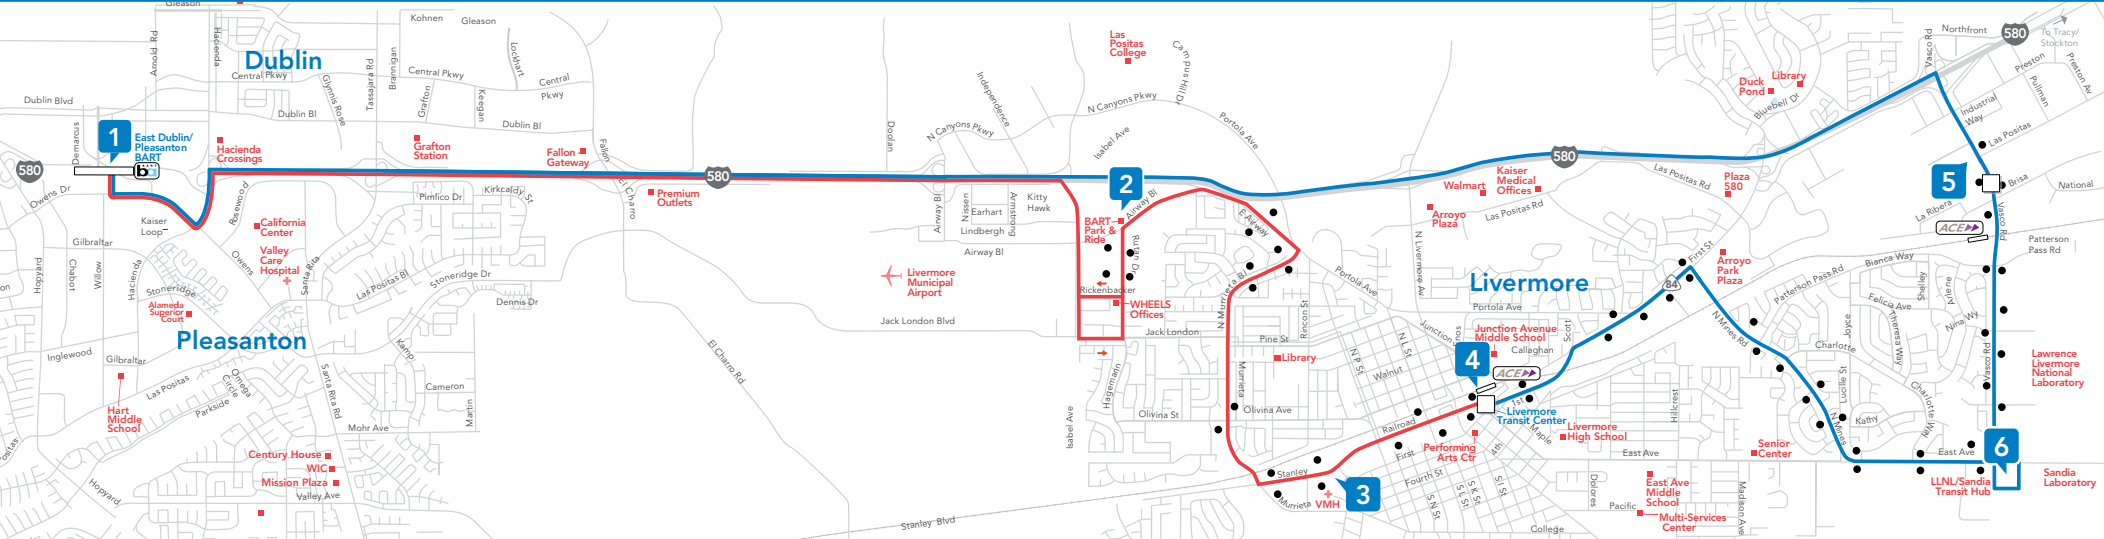

20X | 580X
Vasco | Airway

E. Dublin/Pleasanton BART,
Vasco Road, Lawrence Livermore
National Laboratory, First Street,
Livermore Transit Center

Days of Operation
Weekdays
Trip planning with Transit®

Download app

Customer Service
wheelsbus.com
(925) 455-7500

20X | Vasco

Weekdays Only

- Regular Service
- Bus Stop
- 🗨️ Timepoint

AM

PM

1 E. Dublin/ Pleasanton BART	5 Vasco/ Las Positas	6 East/Vasco LLNL	4 Livermore Transit Center	4 Livermore Transit Center	6 East/Vasco LLN	5 Vasco/ Las Positas	1 E. Dublin/ Pleasanton BART
7:39	7:58	8:02	8:15	4:49	5:02	5:06	5:28
8:39	8:58	9:02	9:15	5:49	6:02	6:06	6:28

PM times are shown in bold

580X | Airway

Weekdays Only

- 20X Vasco Service
- 580X Airway Service
- Bus Stop
- 🗨️ Timepoint

WESTBOUND

EASTBOUND

4 Livermore Transit Center	3 Livermore Valley Care	2 Airway Park & Ride	1 E. Dublin/ Pleasanton BART	1 E. Dublin/ Pleasanton BART	2 Airway Park & Ride	3 Livermore Valley Care	4 Livermore Transit Center
6:20	6:25	6:33	6:49	7:39	7:56	8:05	8:12
7:00	7:05	7:13	7:29	8:39	8:56	9:05	9:12
8:20	8:25	8:33	8:49	—	—	—	—
—	—	—	—	4:39	4:56	5:05	5:12
4:00	4:05	4:13	4:29	5:39	5:56	6:05	6:12
5:20	5:25	5:33	5:49	5:59	6:16	6:25	6:32