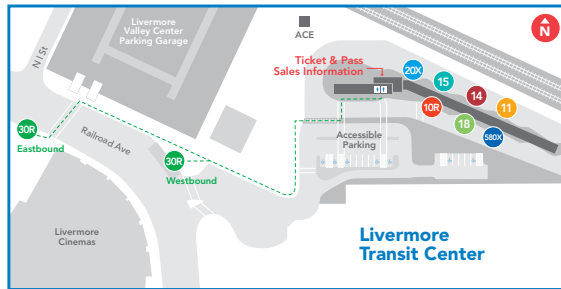

Effective March 23, 2024

East Dublin/Pleasanton BART Station

Livermore Transit Center

Cash Fares

\$2.00
Regular Fare

\$1.00
Senior/Disabled Fare

All buses accept **Clipper®**

For additional information on fares, passes, and programs

20X | 580X
Vasco | Airway

E. Dublin/Pleasanton BART,
Vasco Road, Lawrence Livermore
National Laboratory, First Street,
Livermore Transit Center

Days of Operation
Weekdays
Trip planning with Transit®

Download app

Customer Service
wheelsbus.com
(925) 455-7500

20X | Vasco

Weekdays Only

- Regular Service
- Bus Stop
- 🗨️ Timepoint

AM

PM

1 E. Dublin/ Pleasanton BART	5 Vasco/ Las Positas	6 East/Vasco LLNL	4 Livermore Transit Center	4 Livermore Transit Center	6 East/Vasco LLN	5 Vasco/ Las Positas	1 E. Dublin/ Pleasanton BART
7:39	7:58	8:02	8:15	4:49	5:02	5:06	5:28
8:39	8:58	9:02	9:15	5:49	6:02	6:06	6:28

PM times are shown in bold

580X | Airway

Weekdays Only

- 20X Vasco Service
- 580X Airway Service
- Bus Stop
- 🗨️ Timepoint

WESTBOUND

EASTBOUND

4 Livermore Transit Center	3 Livermore Valley Care	2 Airway Park & Ride	1 E. Dublin/ Pleasanton BART	1 E. Dublin/ Pleasanton BART	2 Airway Park & Ride	3 Livermore Valley Care	4 Livermore Transit Center
6:20	6:25	6:33	6:49	7:39	7:56	8:05	8:12
7:00	7:05	7:13	7:29	8:39	8:56	9:05	9:12
8:20	8:25	8:33	8:49	—	—	—	—
—	—	—	—	4:39	4:56	5:05	5:12
4:00	4:05	4:13	4:29	5:39	5:56	6:05	6:12
5:20	5:25	5:33	5:49	5:59	6:16	6:25	6:32