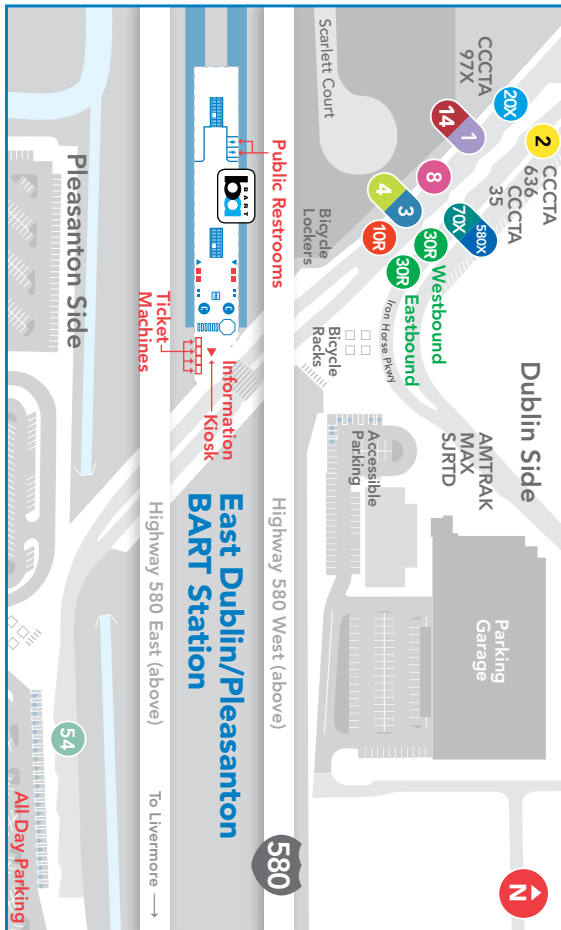

Effective March 23, 2024

East Dublin/Pleasanton BART Station

Bus Riding Basics

- Arrive at your stop at least five minutes early.
- Buses stop at designated bus stops only.
- Use exact fare; drivers do not carry change.
- Smoking, eating, drinking, and littering are strictly prohibited.
- Service animals are permitted on the bus. Other pets are permitted only if transported in a closed pet carrier.
- Use earphones with audio and video devices.
- All buses are wheelchair lift-or-ramp equipped.
- Buses are equipped with bike racks located on the front bumper.
- If the bike rack is full, bikes are allowed onboard at the driver’s discretion.

ADA / Title VI

The Americans with Disabilities Act of 1990 (ADA) guarantees persons with disabilities full and equal access to the same services and accommodations that are available to people without disabilities.

Title VI is a section of the Civil Rights Act of 1964 requiring that “No person in the United States shall on the grounds of race, color or national origin, be excluded from participation in, be denied the benefits of, or be subjected to discrimination under any program or activity receiving federal financial assistance.” If you believe that you have received discriminatory treatment by Wheels on the basis of your race, color or national origin, you have the right to file a complaint with the Wheels Title VI Coordinator. For more information, call (925) 455-7500.

Cash Fares

$2.00
Regular Fare

$1.00
Senior/Disabled Fare

All buses accept **Clipper®**

For additional information on fares, passes, and programs

wheelsbus.com/fares

2
East Dublin

E. Dublin BART, Dublin Ranch, Emerald Glen Park, Fallon Middle School

Days of Operation
Weekdays

Trip planning with Transit®

Download app

Customer Service
wheelsbus.com
(925) 455-7500