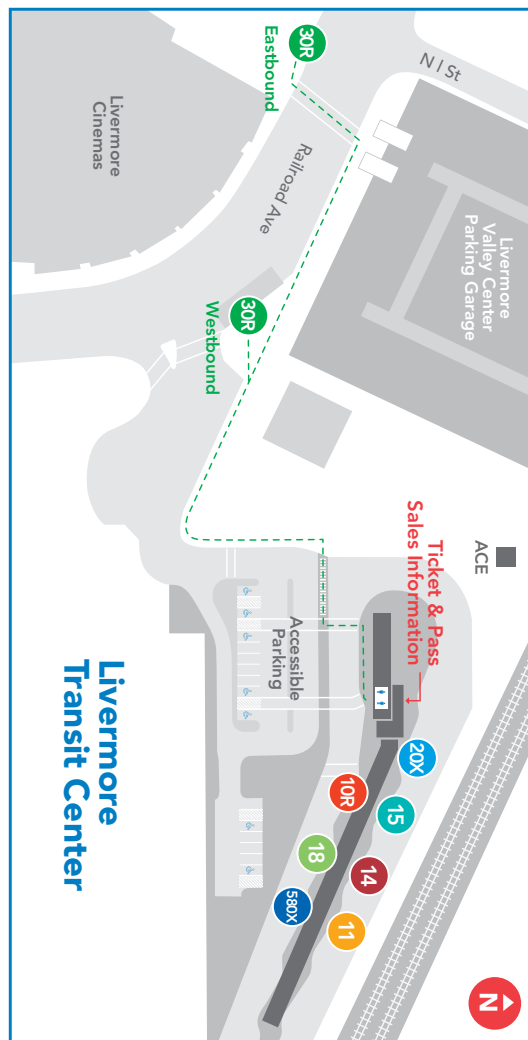

Effective March 23, 2024

The following locations sell Wheels passes. Select retailers sell Clipper® cards. You can also purchase passes by mail, phone, or fax, with a Visa, Mastercard, or Discover card. For information or to purchase a pass by phone, call (925) 455-7555.

Livermore	
Wheels Administrative Office	1362 Rutan Court, Suite 100 (925) 455-7555
Livermore Transit Center	2500 Railroad Ave (925) 455-7500
Lucky Market	2000 Portola Ave (925) 424-1000
Livermore City Hall	1052 S. Livermore Ave (925) 960-4300
Livermore Senior Center	4444 East Ave (925) 373-5760
Safeway Market	4495 First Street (925) 455-2520
Safeway Marketplace	1554 First Street (925) 455-5667

Pleasanton	
Lucky Market	Las Positas Blvd @ Hopyard Rd (925) 462-1520
Pleasanton Senior Center	5353 Sunol Blvd (925) 931-5365
Safeway Market	1701 Santa Rita Rd (925) 417-5530
Safeway Market	6790 Bernal Ave (925) 846-8644

Dublin	
Safeway Market	7499 Dublin Blvd (915) 556-4034
Safeway Market	4440 Tassajara Road (925) 551-4710

Livermore Transit Center

ADA / Title VI

The Americans with Disabilities Act of 1990 (ADA) guarantees persons with disabilities full and equal access to the same services and accommodates that are available to people without disabilities.

Title VI is a section of the Civil Rights Act of 1964 requiring that “No person in the United States shall on the grounds of race, color or national origin, be excluded from participation in, be denied the benefits of, or be subjected to discrimination under any program or activity receiving federal financial assistance.” If you believe that you have received discriminatory treatment by Wheels on the basis of your race, color or national origin, you have the right to file a complaint with the Wheels Title VI Coordinator. For more information, call (925) 455-7500.

Bus Riding Basics

- Arrive at your stop at least five minutes early.
- Buses stop at designated bus stops only.
- Use exact fare; drivers do not carry change.
- Smoking, eating, drinking, and littering are strictly prohibited.
- Service animals are permitted on the bus. Other pets are permitted only if transported in a closed pet carrier.
- Use earphones with audio and video devices.
- All buses are wheelchair lift-or-ramp equipped.
- Buses are equipped with bike racks located on the front bumper.
- If the bike rack is full, bikes are allowed onboard at the driver’s discretion.

Cash Fares

$2.00
Regular Fare

$1.00
Senior/Disabled Fare

All buses accept Clipper®

For additional information on fares, passes, and programs

[wheelsbus.com/fares](https://www.wheelsbus.com/fares)

15 Springtown

Livermore Transit Center, Las Positas, Wal-Mart, Springtown

Days of Operation
Weekdays | Weekends
Trip planning with Transit®

Download app

Customer Service
[wheelsbus.com](https://www.wheelsbus.com)
(925) 455-7500