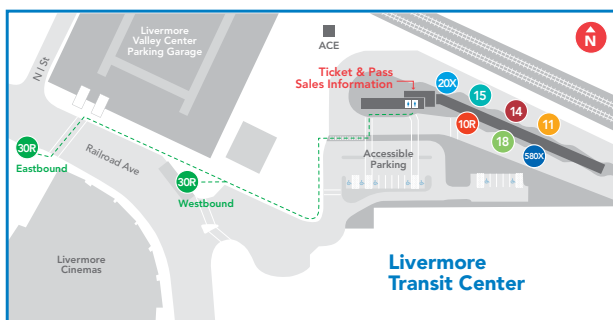

Open for 14 Route Map & Weekday Times

9:28	9:18	9:11	9:02	8:52	8:47	9:40	9:33	9:23	9:14	9:08	8:59
8:28	8:18	8:11	8:02	7:52	7:47	8:40	8:33	8:23	8:14	8:08	7:59
7:28	7:18	7:11	7:02	6:52	6:47	7:40	7:33	7:23	7:14	7:08	6:59
6:28	6:18	6:11	6:02	5:52	5:47	6:40	6:33	6:23	6:14	6:08	5:59
5:28	5:18	5:11	5:02	4:52	4:47	5:40	5:33	5:23	5:14	5:08	4:59
4:28	4:18	4:11	4:02	3:52	3:47	4:40	4:33	4:23	4:14	4:08	3:59
3:28	3:18	3:11	3:02	2:52	2:47	3:40	3:33	3:23	3:14	3:08	2:59
2:28	2:18	2:11	2:02	1:52	1:47	2:40	2:33	2:23	2:14	2:08	1:59
1:28	1:18	1:11	1:02	12:52	12:47	1:40	1:33	1:23	1:14	1:08	12:59
12:28	12:18	12:11	12:02	11:52	11:47	12:40	12:33	12:23	12:14	12:08	11:59
11:28	11:18	11:11	11:02	10:52	10:47	11:40	11:33	11:23	11:14	11:08	10:59
10:28	10:18	10:11	10:02	9:52	9:47	10:40	10:33	10:23	10:14	10:08	9:59
9:28	9:18	9:11	9:02	8:52	8:47	9:40	9:33	9:23	9:14	9:08	8:59
8:28	8:18	8:11	8:02	7:52	7:47	8:40	8:33	8:23	8:14	8:08	7:59
1 E. BART Station	2 Stoneridge & Santa Rita	3 Premium Outlets	4 Olivia & Murieta	5 Pacifi & Dolores	6 Transit Center	6 Transit Center	5 Pacifi & Dolores	4 Olivia & Murieta	3 Premium Outlets	2 Stoneridge & Santa Rita	1 E. BART Station

WESTBOUND | **Weekends** | **EASTBOUND**

PM times are shown in bold

Station Maps

Information

14 Pleasanton-Livermore

Effective March 23, 2024

East Dublin/Pleasanton BART Station

Livermore Transit Center

14

Pleasanton-Livermore

Livermore Transit Center,
Livermore Civic Center Complex,
Jack London, Premium Outlets,
Stoneridge, E. Dublin/Pleasanton BART

Days of Operation
Weekdays | Weekends
Trip planning with Transit®