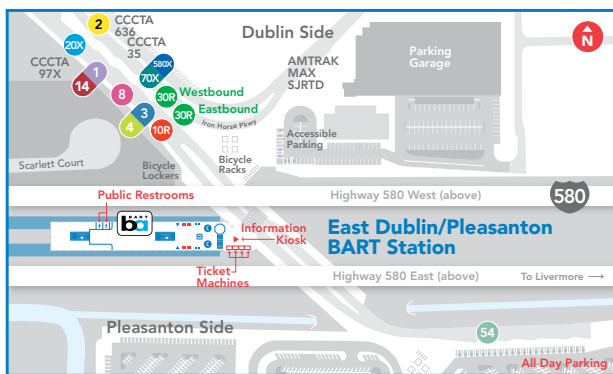

Open for 14 Route Map & Weekday Times

9:28	9:18	9:11	9:02	8:52	8:47	9:40	9:33	9:23	9:14	9:08	8:59
8:28	8:18	8:11	8:02	7:52	7:47	8:40	8:33	8:23	8:14	8:08	7:59
7:28	7:18	7:11	7:02	6:52	6:47	7:40	7:33	7:23	7:14	7:08	6:59
6:28	6:18	6:11	6:02	5:52	5:47	6:40	6:33	6:23	6:14	6:08	5:59
5:28	5:18	5:11	5:02	4:52	4:47	5:40	5:33	5:23	5:14	5:08	4:59
4:28	4:18	4:11	4:02	3:52	3:47	4:40	4:33	4:23	4:14	4:08	3:59
3:28	3:18	3:11	3:02	2:52	2:47	3:40	3:33	3:23	3:14	3:08	2:59
2:28	2:18	2:11	2:02	1:52	1:47	2:40	2:33	2:23	2:14	2:08	1:59
1:28	1:18	1:11	1:02	12:52	12:47	1:40	1:33	1:23	1:14	1:08	12:59
12:28	12:18	12:11	12:02	11:52	11:47	12:40	12:33	12:23	12:14	12:08	11:59
11:28	11:18	11:11	11:02	10:52	10:47	11:40	11:33	11:23	11:14	11:08	10:59
10:28	10:18	10:11	10:02	9:52	9:47	10:40	10:33	10:23	10:14	10:08	9:59
9:28	9:18	9:11	9:02	8:52	8:47	9:40	9:33	9:23	9:14	9:08	8:59
8:28	8:18	8:11	8:02	7:52	7:47	8:40	8:33	8:23	8:14	8:08	7:59
1 E. BART Station	2 Stoneridge & Santa Rita	3 Premium Outlets	4 Olivia & Murieta	5 Pacifi & Dolores	6 Transit Center	6 Transit Center	5 Pacifi & Dolores	4 Olivia & Murieta	3 Premium Outlets	2 Stoneridge & Santa Rita	1 E. BART Station

WESTBOUND | **Weekends** | **EASTBOUND**

PM times are shown in bold

Station Maps

Information

14 Pleasanton-Livermore

Effective March 23, 2024

East Dublin/Pleasanton BART Station

Livermore Transit Center

14

Pleasanton-Livermore

Livermore Transit Center,
Livermore Civic Center Complex,
Jack London, Premium Outlets,
Stoneridge, E. Dublin/Pleasanton BART

Days of Operation
Weekdays | Weekends
Trip planning with Transit®