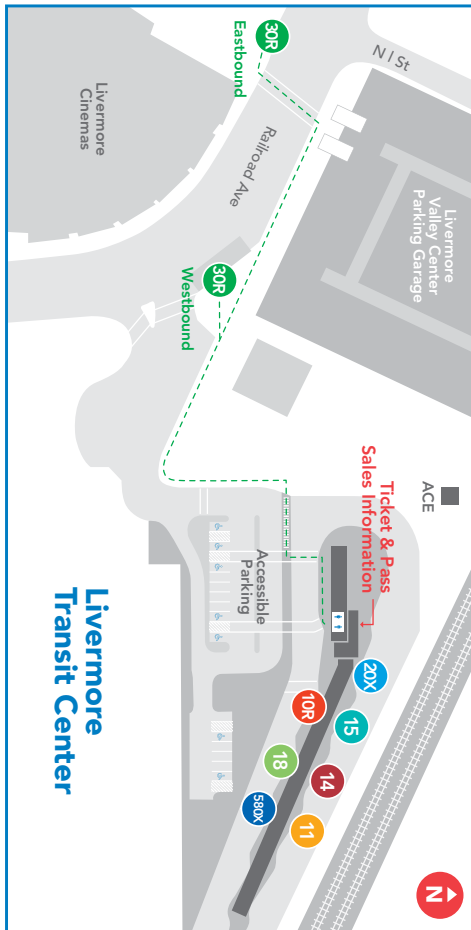

Effective March 23, 2024

Livermore Transit Center

Bus Riding Basics

- Arrive at your stop at least five minutes early.
- Buses stop at designated bus stops only.
- Use exact fare; drivers do not carry change.
- Smoking, eating, drinking, and littering are strictly prohibited.
- Service animals are permitted on the bus. Other pets are permitted only if transported in a closed pet carrier.
- Use earphones with audio and video devices.
- All buses are wheelchair lift-or-ramp equipped.
- Buses are equipped with bike racks located on the front bumper.
- If the bike rack is full, bikes are allowed onboard at the driver's discretion.

11
Greenville

Livermore Transit Center, First Street,
Las Positas Road, Vasco Road ACE

Days of Operation
Weekdays

Trip planning with Transit®

Download app

Customer Service
wheelsbus.com
(925) 455-7500

Cash Fares

\$2.00
Regular Fare

\$1.00
Senior/Disabled Fare

All buses accept Clipper®

For additional information on fares, passes, and programs

wheelsbus.com/fares

Monday-Friday

EASTBOUND					WESTBOUND				
1	2	3	4	5	5	4	3	2	1
Transit Center	Las Positas & Arroyo Vista	Las Positas & Vasco	National & Greenville	Vasco ACE	Vasco ACE	National & Greenville	Las Positas & Vasco	Las Positas & Arroyo Vista	Transit Center
6:15	6:20	6:24	6:29	6:34	6:36	6:40	6:46	6:50	6:58
7:10	7:15	7:19	7:24	7:29	-	-	-	-	-
-	-	-	-	-	4:16	4:20	4:26	4:30	4:38
4:50	4:55	4:59	5:04	5:09	5:16	5:20	5:26	5:30	5:38
-	-	-	-	-	5:56	6:00	6:06	6:10	6:18