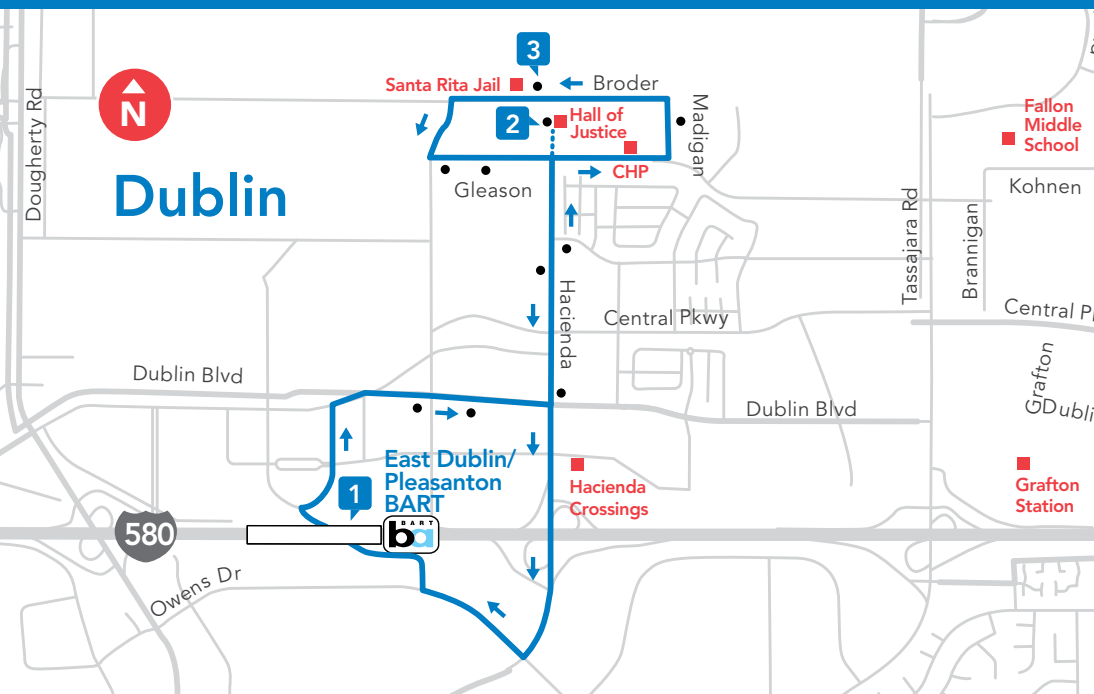

1
Gleason/Hacienda

E. Dublin/Pleasanton BART, East County Hall of Justice, Santa Rita Jail, Gleason Drive, Hacienda

Days of Operation
Weekdays | Weekends
Trip planning with Transit®

Download app

Customer Service
wheelsbus.com
(925) 455-7500

1 | Gleason/Hacienda

PM times are shown in bold

WEEKDAYS

WEEKENDS

1 East Dublin Pleasanton BART	2 East County Hall of Justice	3 Santa Rita Jail	1 East Dublin Pleasanton BART
6:32	6:40	6:43	6:51
7:12	7:20	7:23	7:31
7:52	8:00	8:03	8:11
8:32	8:40	8:43	8:51
9:12	9:20	9:23	9:31
9:52	10:00	10:03	10:11
10:32	10:40	10:43	10:51
11:32	11:40	11:43	11:51
12:32	12:40	12:43	12:51
1:32	1:40	1:43	1:51
2:32	2:40	2:43	2:51
3:32	3:40	3:43	3:51
4:12	4:20	4:23	4:33
4:52	5:00	5:03	5:13
5:32	5:40	5:43	5:53
6:12	6:20	6:23	6:33
6:52	7:00	7:03	7:11
7:32	7:40	7:43	7:51
8:32	8:40	8:43	8:51

1 East Dublin Pleasanton BART	3 Santa Rita Jail	1 East Dublin Pleasanton BART
8:39	8:46	8:53
9:39	9:46	9:53
10:39	10:46	10:53
11:39	11:46	11:53
12:39	12:46	12:53
1:39	1:46	1:53
2:39	2:46	2:53
3:39	3:46	3:53
4:39	4:46	4:53
5:39	5:46	5:53
6:39	6:46	6:53
7:39	7:46	7:53
8:39	8:46	8:53

1 | Gleason/Hacienda

- Regular Service
- Weekday Service
- Timepoint
- Bus Stop