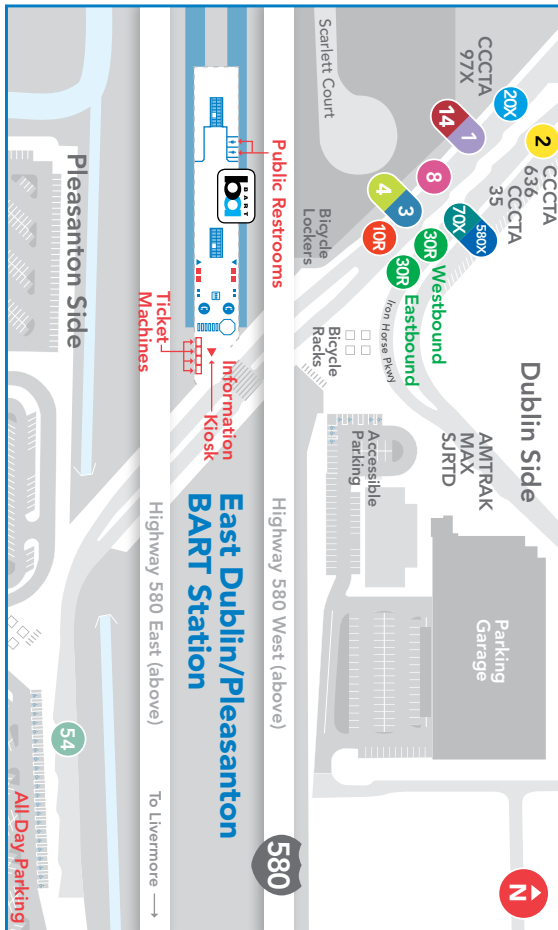

Effective March 23, 2024

East Dublin/Pleasanton BART Station