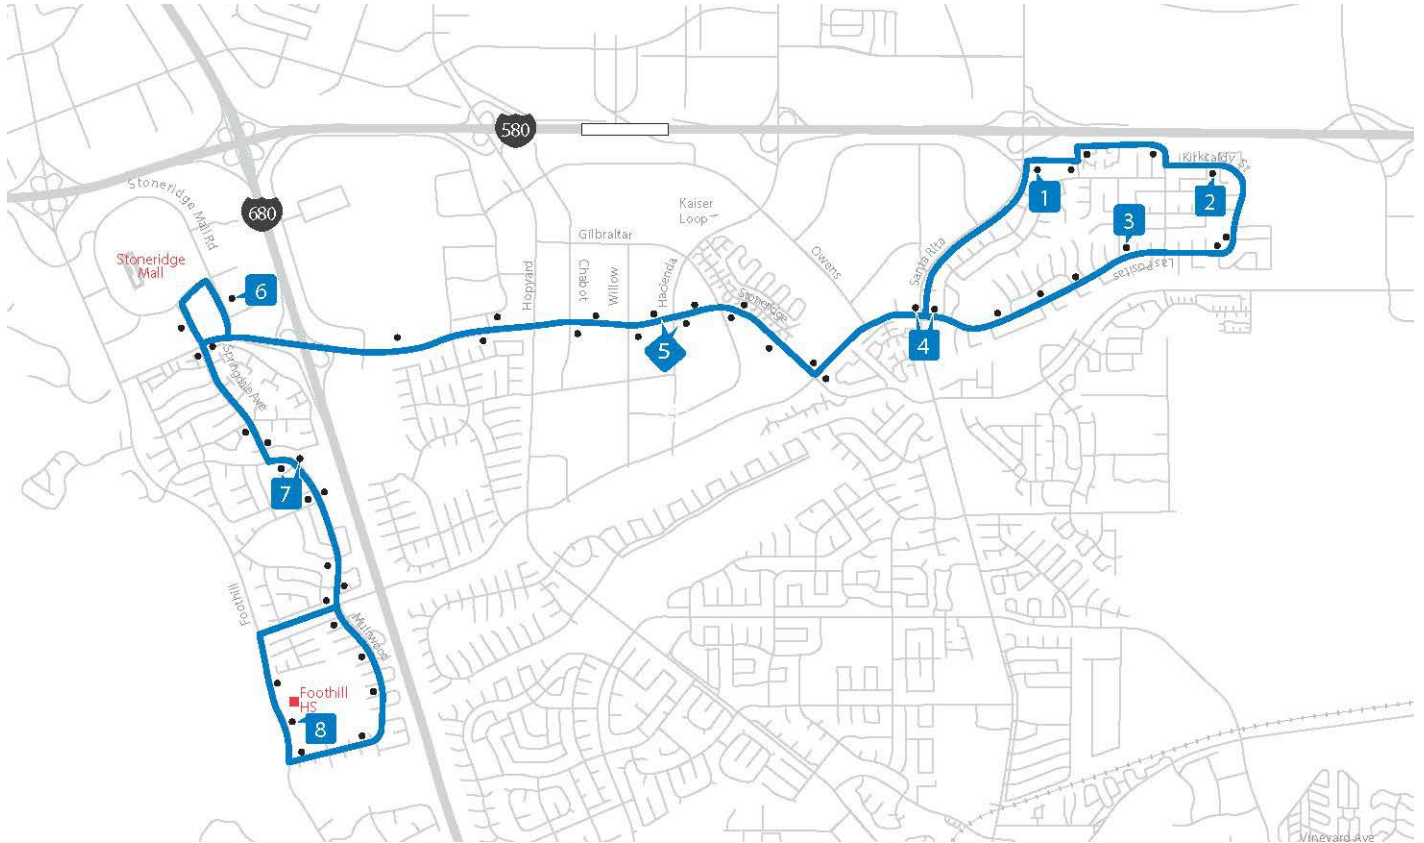

Route 604

Fairlands/Foothill High School

Fall 2023

Morning

1	2	3	4	5	6	7	8
Pimlico & Santa Rita	Kirkcaldy & Stacey	Las Positas & Gulfstream	Las Positas & Fairlands	Stoneridge & Hacienda	Stoneridge & McWilliams	Muirwood Park	Foothill High School
7:35	7:37	7:41	7:44	7:48	-	-	8:00
-	-	-	-	7:33*	7:39*	7:44	7:55*

On Wednesdays and Thursdays, morning bus leaves 20 minutes later than shown above.

*Temporary second bus added due to overcrowding (effective August 21, 2023)

Afternoon

8	7	6	5	1	2	3	4
Foothill High School	Muirwood Park	Stoneridge & McWilliams	Stoneridge & Hacienda	Pimlico & Santa Rita	Kirkcaldy & Stacey	Las Positas & Gulfstream	Las Positas & Fairlands

3:27*	3:32*	3:38*	3:47*	4:53*	3:55*	3:59*	4:02*
4:31	4:36	4:42	4:51	4:57	4:59	5:03	5:06

*Two buses scheduled.