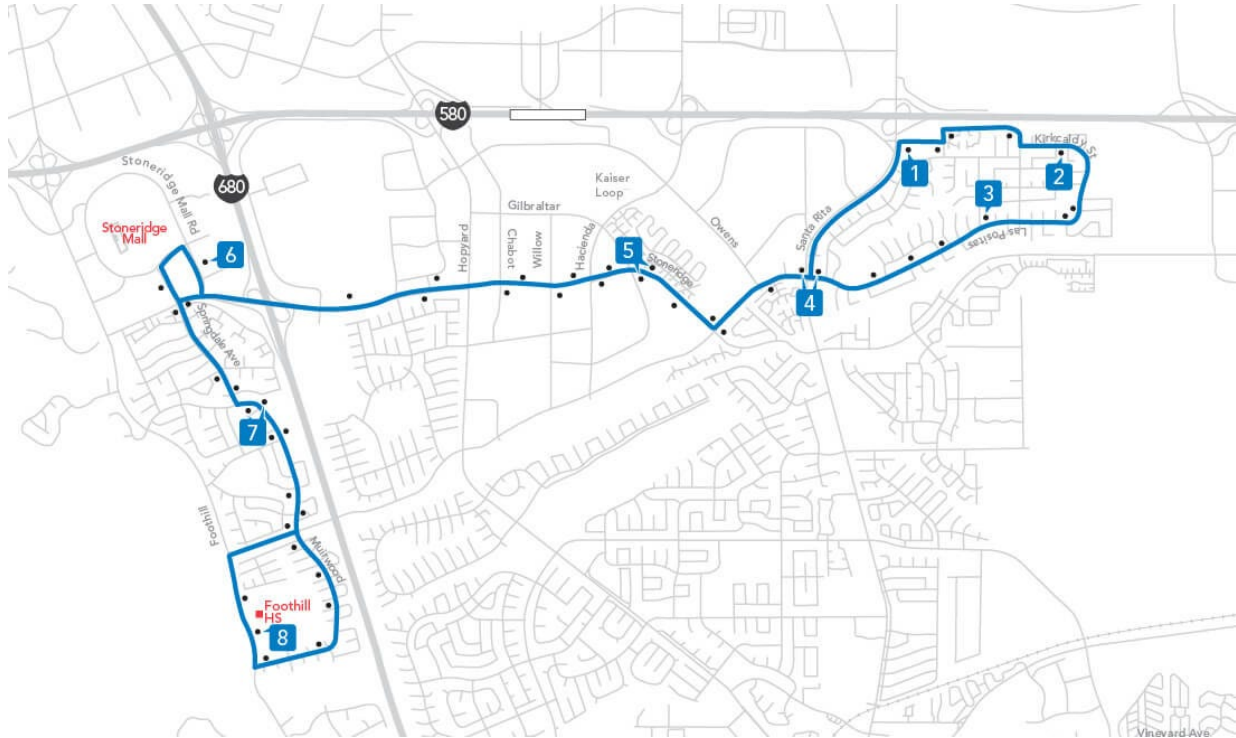

Route 604

Fairlands/Foothill High School

Fall 2023

Morning

1	2	3	4	5	6	7	8
Pimlico & Santa Rita	Kirkcaldy & Stacey	Las Positas & Gulfstream	Las Positas & Fairlands	Stoneridge & Hacienda	Stoneridge & McWilliams	Muirwood Park	Foothill High School
7:35	7:37	7:41	7:44	-	-	-	8:00
-	-	-	-	7:33*	7:39*	7:44*	7:55*

On Wednesdays and Thursdays, morning bus leaves 20 minutes later than shown above.

*Temporary second bus added due to overcrowding (effective August 21, 2023)

Afternoon

8	7	6	5	1	2	3	4
Foothill High School	Muirwood Park	Stoneridge & McWilliams	Stoneridge & Hacienda	Pimlico & Santa Rita	Kirkcaldy & Stacey	Las Positas & Gulfstream	Las Positas & Fairlands
3:27*	3:32*	3:38*	3:47*	4:53*	3:55*	3:59*	4:02*
4:31	4:36	4:42	4:51	4:57	4:59	5:03	5:06

*Two buses scheduled.