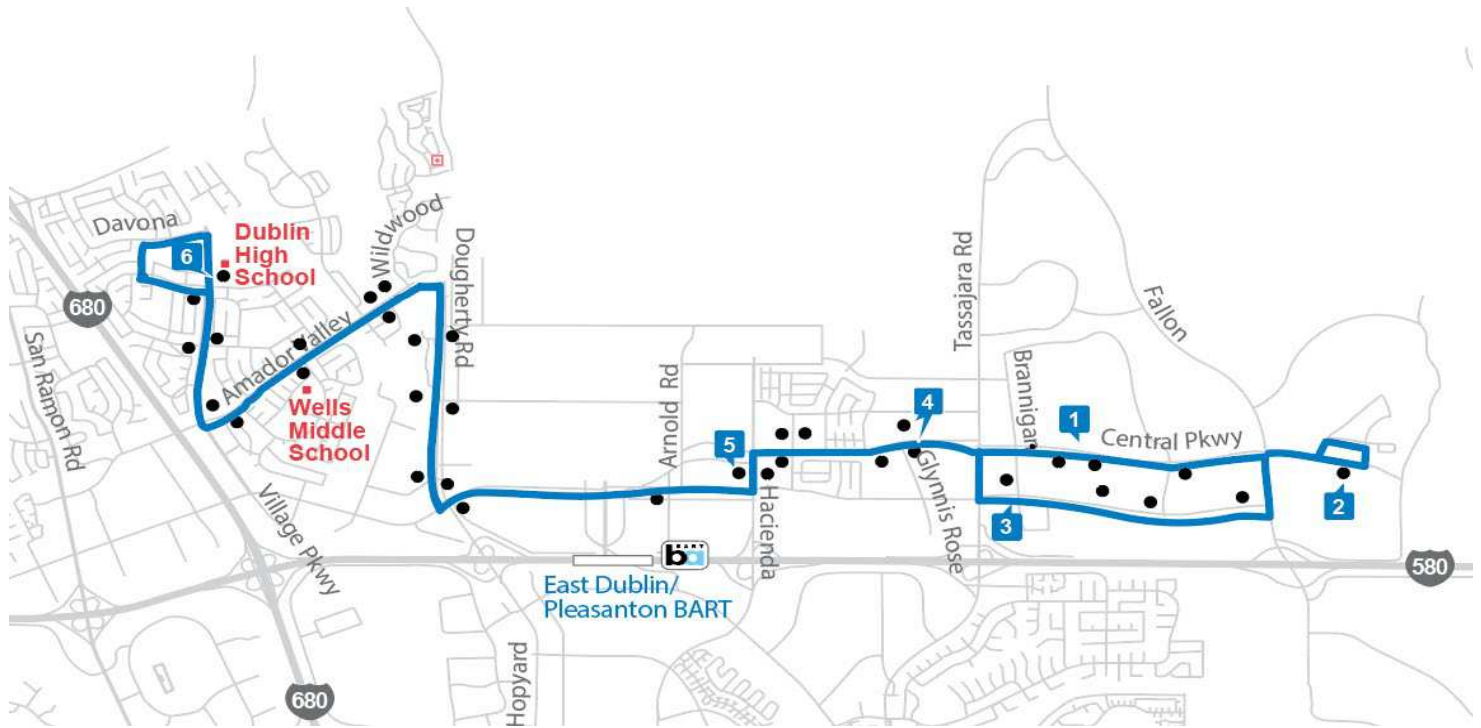

# Route 502

#### Morning

1	2	3	4	5	6	-
Central & Chancery	Central & Panorama	Dublin & Brannigan	Central & Tassajara	Dublin & Hacienda	Dublin High School	-
7:27 AM*	7:32 AM	7:39 AM	7:43 AM	7:48 AM	8:10 AM	-

On Wednesdays, buses leave Central and Chancery 20 minutes later than shown above.

#### Afternoon (Monday, Tuesday & Thursday)

\*two buses scheduled

6	5	4	1	2	3	-
Dublin High School	Dublin & Hacienda	Central & Tassajara	Central & Chancery	Central & Panorama	Dublin & Brannigan	-
4:00 PM*	4:23 PM	4:27 PM	4:29 PM	4:33 PM	4:39 PM	-

<b>Afternoon (Friday)</b>		<b>*two buses scheduled</b>				
<b>6</b>	<b>5</b>	<b>4</b>	<b>1</b>	<b>2</b>	<b>3</b>	<b>-</b>
Dublin High School	Dublin & Hacienda	Central & Tassajara	Central & Chancery	Central & Panorama	Dublin & Brannigan	-
<b>2:32 PM*</b>	<b>2:55 PM</b>	<b>2:59 PM</b>	<b>3:01 PM</b>	<b>3:05 PM</b>	<b>3:11 PM</b>	-