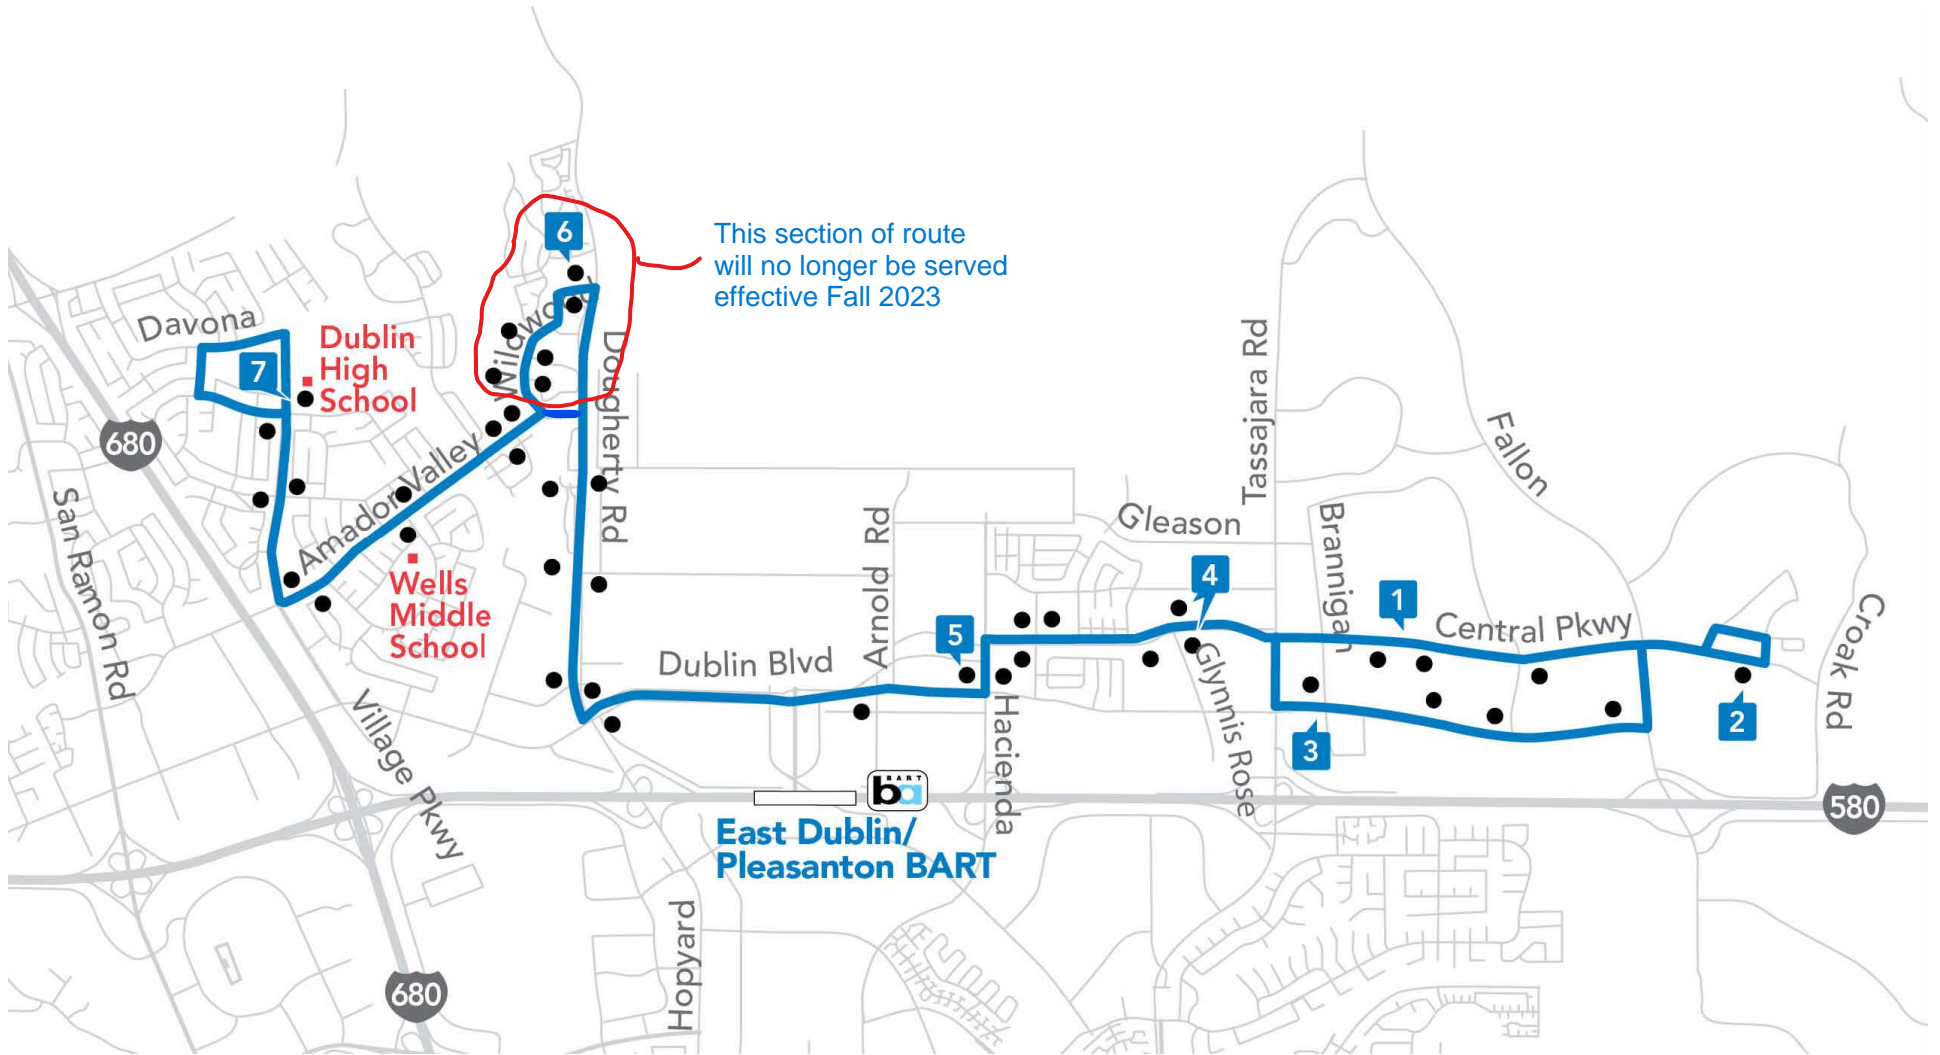

Route 502

Emerald Glen/Dublin High

School Fall 2023

Morning *two buses scheduled						
1	2	3	4	5	6	7
Central & Chancery	Central & Panorama	Dublin & Brannigan	Central & Tassajara	Dublin & Hacienda	Wildwood & Dougherty	Dublin High School
7:27 AM*	7:32 AM	7:39 AM	7:43 AM	7:48 AM	7:55 AM	8:10 AM

On Wednesdays, buses leave Central and Chancery 20 minutes later than shown above.

Afternoon (Monday, Tuesday & Thursday) *two buses scheduled						
7	6	5	4	1	2	3
Dublin High School	Wildwood & Dougherty	Dublin & Hacienda	Central & Tassajara	Central & Chancery	Central & Panorama	Dublin & Brannigan
4:00 PM*	4:11 PM	4:23 PM	4:27 PM	4:29 PM	4:33 PM	4:39 PM

Afternoon (Wednesday) *two buses scheduled						
7	6	5	4	1	2	3
Dublin High School	Wildwood & Dougherty	Dublin & Hacienda	Central & Tassajara	Central & Chancery	Central & Panorama	Dublin & Brannigan
3:02 PM*	3:13 PM	3:25 PM	3:29 PM	3:31 PM	3:34 PM	3:41 PM

Afternoon (Friday) *two buses scheduled						
7	6	5	4	1	2	3
Dublin High School	Wildwood & Dougherty	Dublin & Hacienda	Central & Tassajara	Central & Chancery	Central & Panorama	Dublin & Brannigan
2:32 PM*	2:43 PM	2:55 PM	2:59 PM	3:01 PM	3:05 PM	3:11 PM