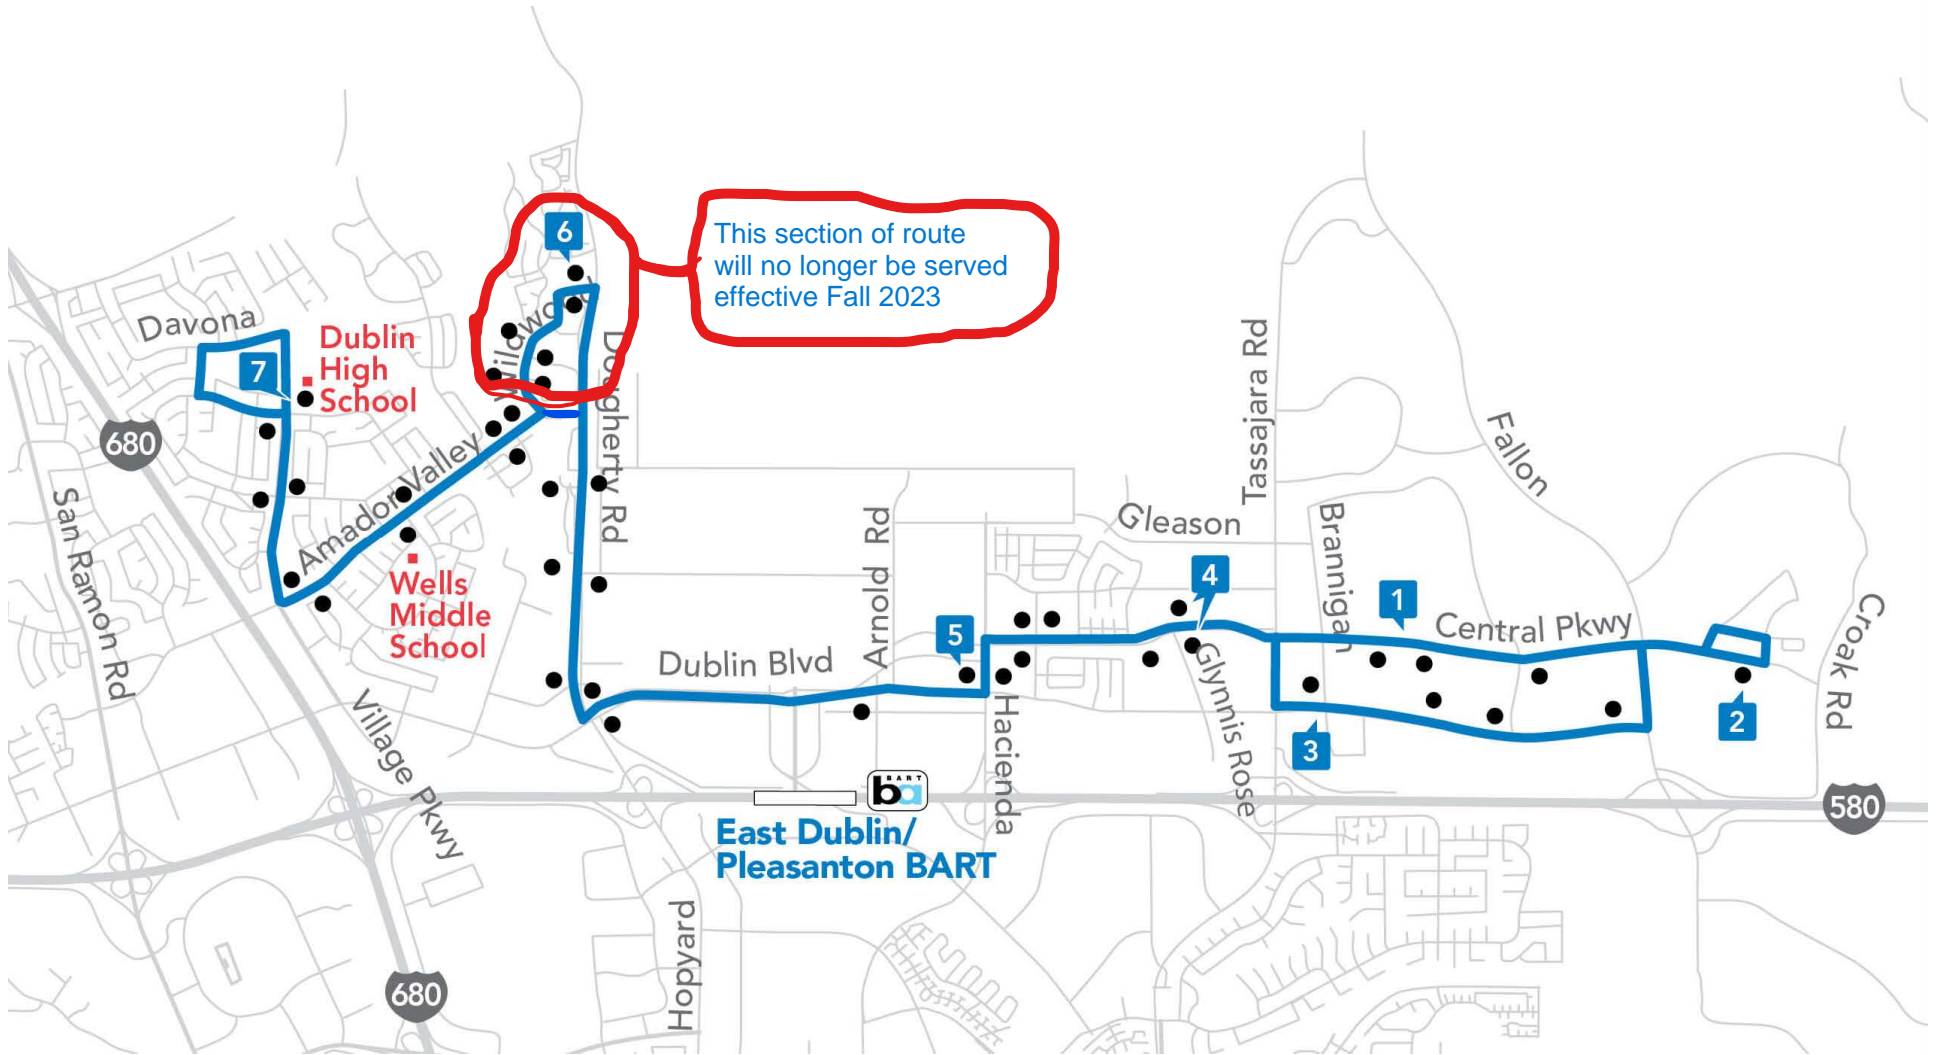

Route 502

Emerald Glen/Dublin High

School Fall 2023

Morning *two buses scheduled						
1	2	3	4	5	6	7
Central & Chancery	Central & Panorama	Dublin & Brannigan	Central & Tassajara	Dublin & Hacienda	Wildwood & Dougherty	Dublin High School
7:27 AM*	7:32 AM	7:39 AM	7:43 AM	7:48 AM	7:55 AM	8:10 AM

On Wednesdays, buses leave Central and Chancery 20 minutes later than shown above.

Afternoon (Monday, Tuesday & Thursday) *two buses scheduled						
7	6	5	4	1	2	3
Dublin High School	Wildwood & Dougherty	Dublin & Hacienda	Central & Tassajara	Central & Chancery	Central & Panorama	Dublin & Brannigan
4:00 PM*	4:11 PM	4:23 PM	4:27 PM	4:29 PM	4:33 PM	4:39 PM

Afternoon (Wednesday) *two buses scheduled						
7	6	5	4	1	2	3
Dublin High School	Wildwood & Dougherty	Dublin & Hacienda	Central & Tassajara	Central & Chancery	Central & Panorama	Dublin & Brannigan
3:02 PM*	3:13 PM	3:25 PM	3:29 PM	3:31 PM	3:34 PM	3:41 PM

Afternoon (Friday) *two buses scheduled						
7	6	5	4	1	2	3
Dublin High School	Wildwood & Dougherty	Dublin & Hacienda	Central & Tassajara	Central & Chancery	Central & Panorama	Dublin & Brannigan
2:32 PM*	2:43 PM	2:55 PM	2:59 PM	3:01 PM	3:05 PM	3:11 PM