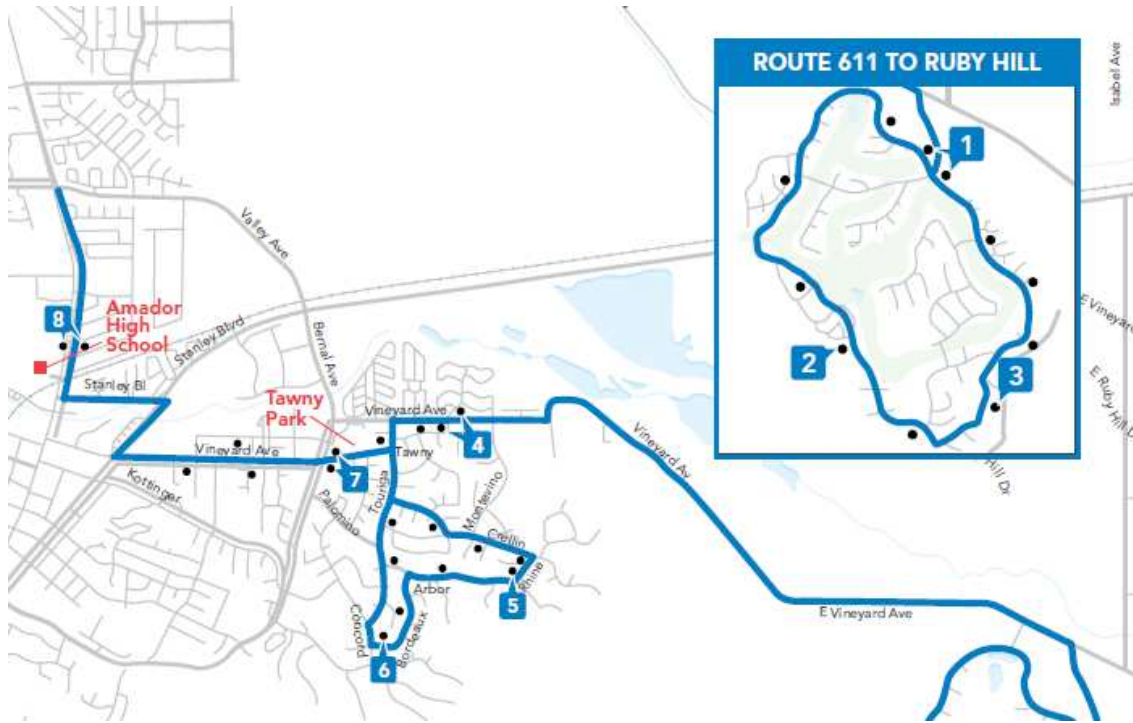

Route 611

Ruby Hill/ Amador Valley High School

Fall 2023

Morning

| 1 | 2 | 3 | 1 | 4 | 5 | 6 | 7 | 8 |
|----------------------|--------------------|----------------------|----------------------|-----------------------|-------------------------|--------------------|------------|------------------|
| Ruby Hill & Piemonte | Ruby Hill & Romano | Ruby Hill & Brindisi | Ruby Hill & Piemonte | Vineyard & El Capitan | Crellin & Cresta Blanca | Concord & Bordeaux | Tawny Park | Amador Valley HS |
| 7:28 | 7:33 | 7:38 | 7:42 | 7:52 | 7:55 | 7:59 | 8:03 | 8:10 |

On Wednesdays and Thursdays, morning bus leaves 20 minutes later than shown above.

Afternoon

| 8 | 7 | 5 | 6 | 4 | 1 | 2 | 3 | 1 |
|------------------|------------|-------------------------|--------------------|----------------------|----------------------|--------------------|----------------------|----------------------|
| Amador Valley HS | Tawny Park | Crellin & Cresta Blanca | Concord & Bordeaux | Vineyard & Montevino | Ruby Hill & Piemonte | Ruby Hill & Romano | Ruby Hill & Brindisi | Ruby Hill & Piemonte |
| 3:34 | 3:42 | 3:46 | 3:50 | 3:55 | 4:02 | 4:07 | 4:12 | 4:16 |