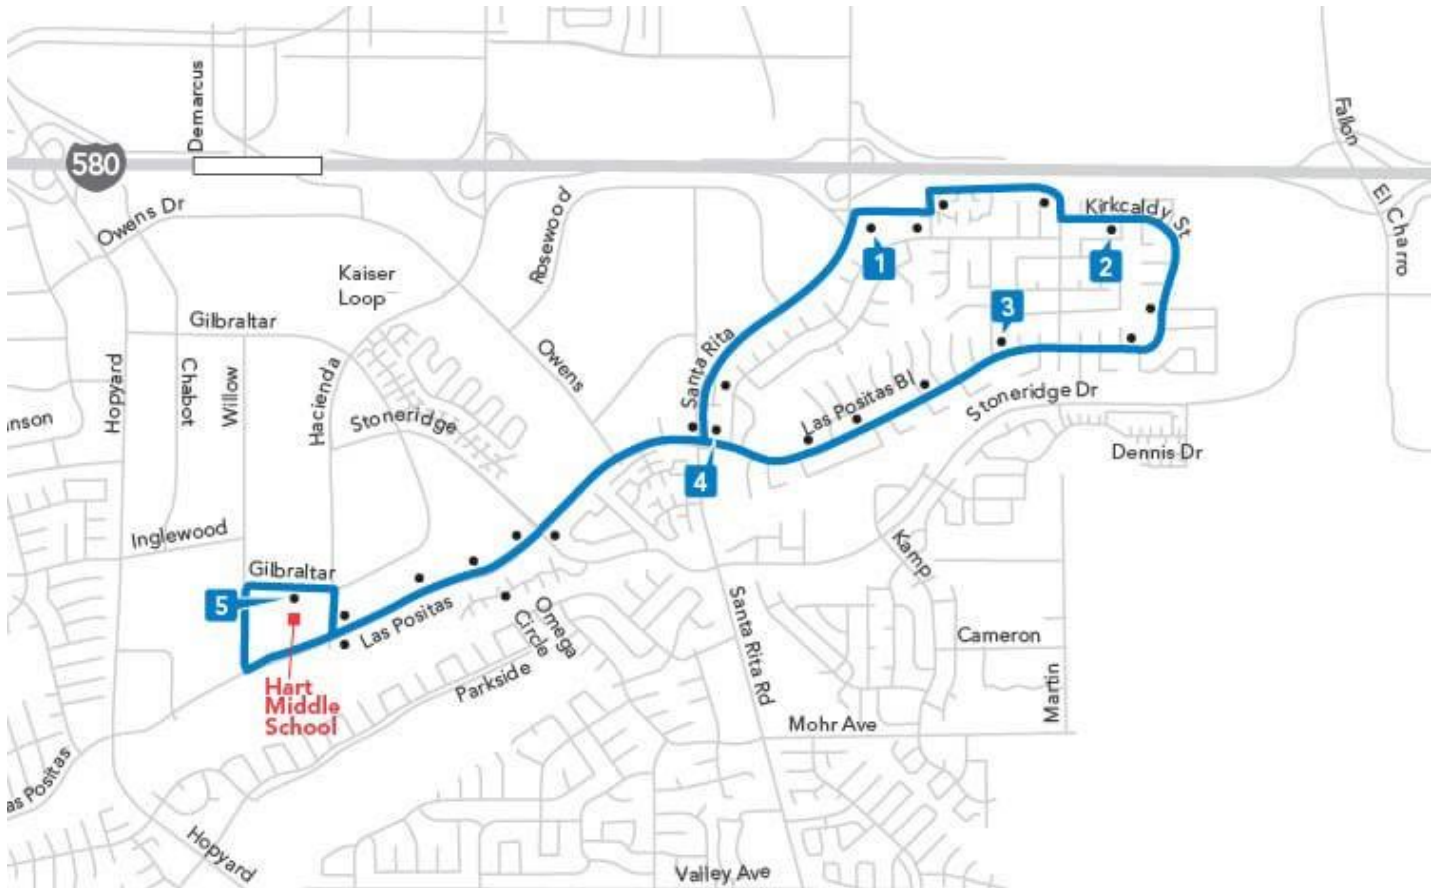

Route 610

Fairlands/Hart Middle School

Fall 2023

Morning

1	2	3	4	5
Pimlico & Santa Rita	Kirkcaldy & Stacey	Las Positas & Gulfstream	Las Positas & Fairlands	Hart Middle School
8:11	8:13	8:17	8:20	8:28

On Wednesdays, morning bus leaves 51 minutes later than shown above.

Afternoon

5	1	2	3	4
Hart Middle School	Pimlico & Santa Rita	Kirkcaldy & Stacey	Las Positas & Gulfstream	Las Positas & Fairlands
3:10	3:21	3:23	3:27	3:30