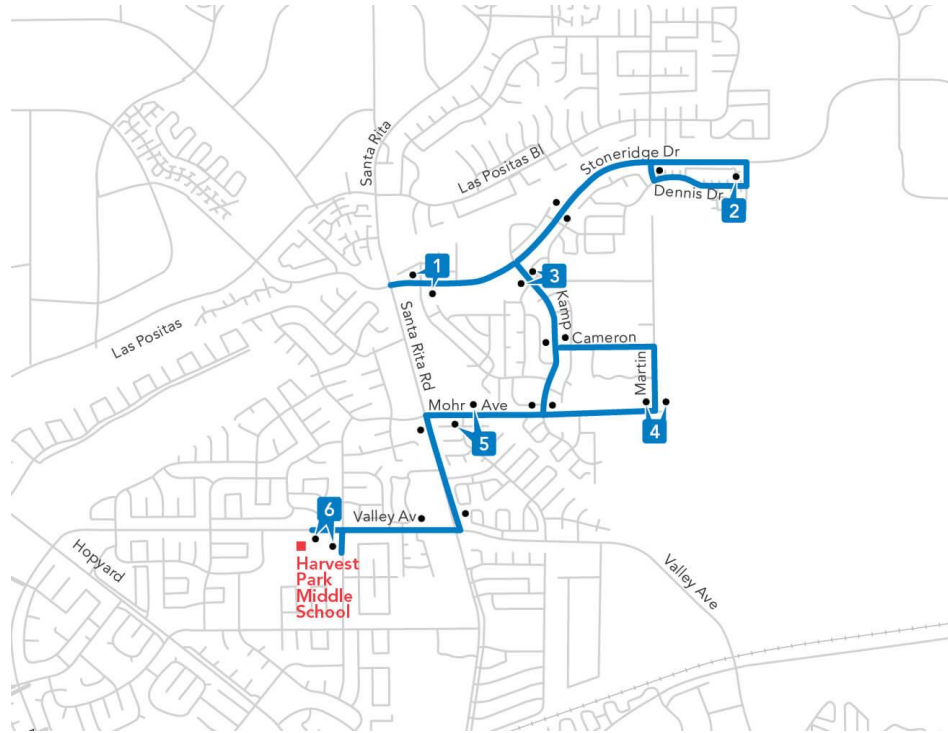

# Route 608

## Amaral Park/Harvest Park Middle School

#### Morning

	2	3	4	5	6
Stoneridge & Santa Rita	Dennis & Trevor	Kamp & Eilene	Martin & Mohr	Mohr & Kolln	Harvest Park MS
8:05	8:10	8:15	8:18	8:21	8:28

On Wednesdays, morning bus leaves 56 minutes later than shown above.

\* Destination sign on bus will show "608 Kamp Drive / Nielsen Park"

\*\*Destination sign on bus will show "608 Kamp Drive / Amaral Park"