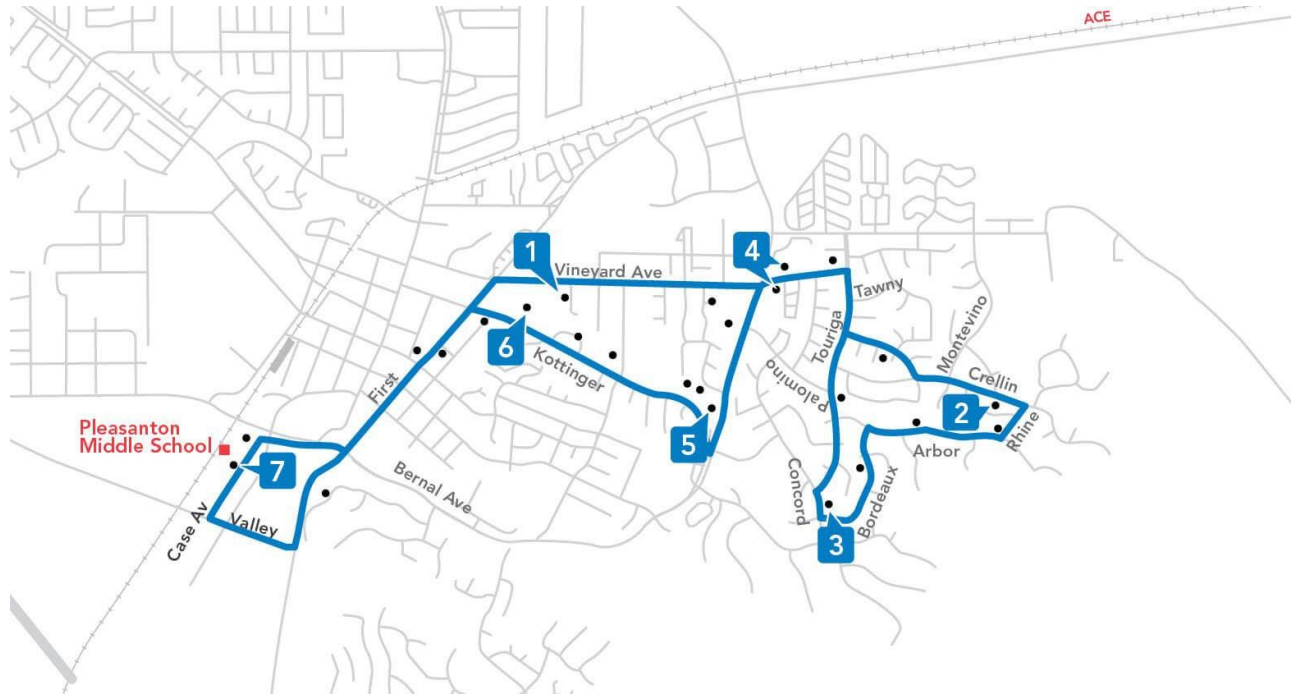

# Route 606

## Vintage Hills/Pleasanton Middle School

Fall 2023

### Morning

1	2	3	4	5	7
Vineyard & Regalia	Crellin & Cresta Blanca	Concord & Bordeaux	Tawny Park	Kottinger & Bernal	Pleasanton Middle School
7:57	8:05	8:09	8:13	8:16	8:28

On Wednesdays, morning bus leaves 56 minutes later than shown above.

### Afternoon

7	1	2	3	4	6
Pleasanton Middle School	Vineyard & Regalia	Crellin & Cresta Blanca	Concord & Bordeaux	Tawny Park	Kottinger & Second
3:15	3:25	3:33	3:37	3:41	3:46