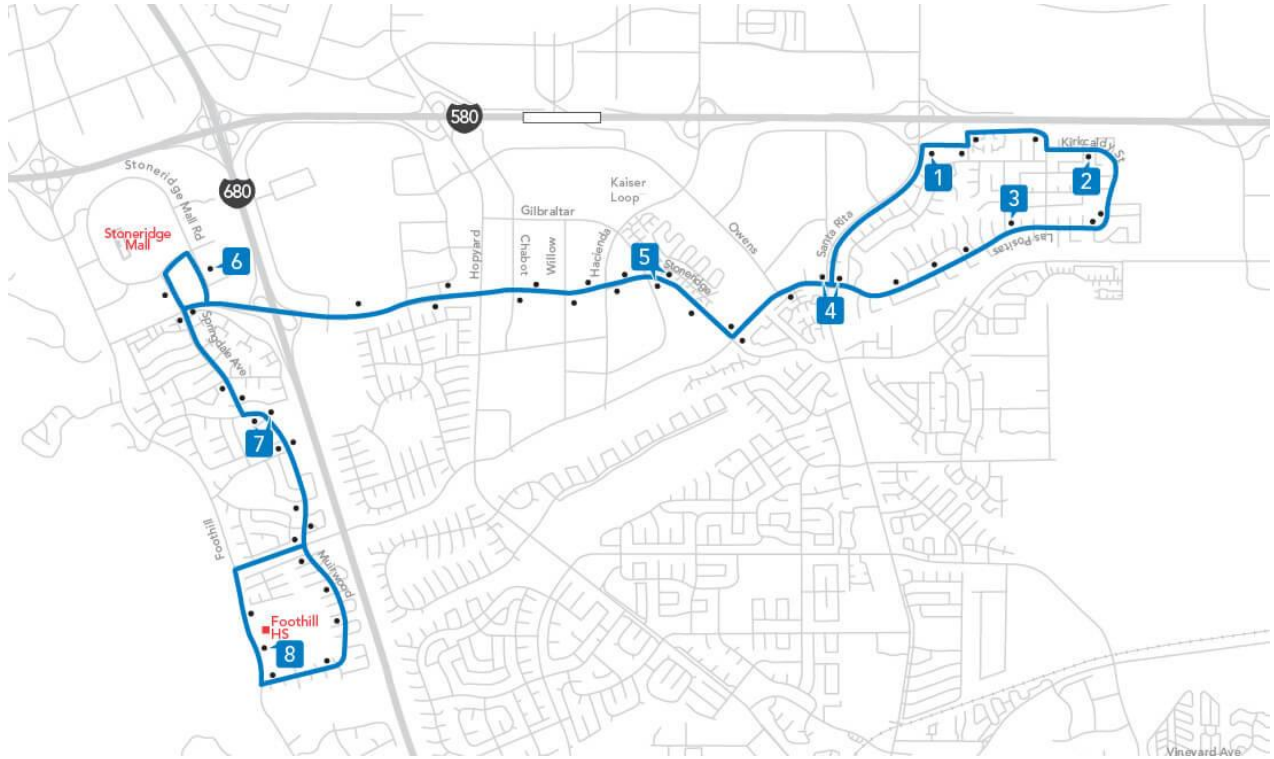

Route 604

Fairlands/Foothill High School

Fall 2023

Morning

1	2	3	4	5	6	7	8
Pimlico & Santa Rita	Kirkcaldy & Stacey	Las Positas & Gulfstream	Las Positas & Fairlands	Stoneridge & Hacienda	Stoneridge & McWilliams	Muirwood Park	Foothill High School
7:35	7:37	7:41	7:44	7:48	7:54	7:59	8:08

On Wednesdays and Thursdays, morning bus leaves 20 minutes later than shown above.

Afternoon

8	7	6	5	1	2	3	4
Foothill High School	Muirwood Park	Stoneridge & McWilliams	Stoneridge & Hacienda	Pimlico & Santa Rita	Kirkcaldy & Stacey	Las Positas & Gulfstream	Las Positas & Fairlands
3:27*	3:32*	3:38*	3:47*	4:53*	3:55*	3:59*	4:02*
4:31	4:36	4:42	4:51	4:57	4:59	5:03	5:06

*Two buses scheduled.