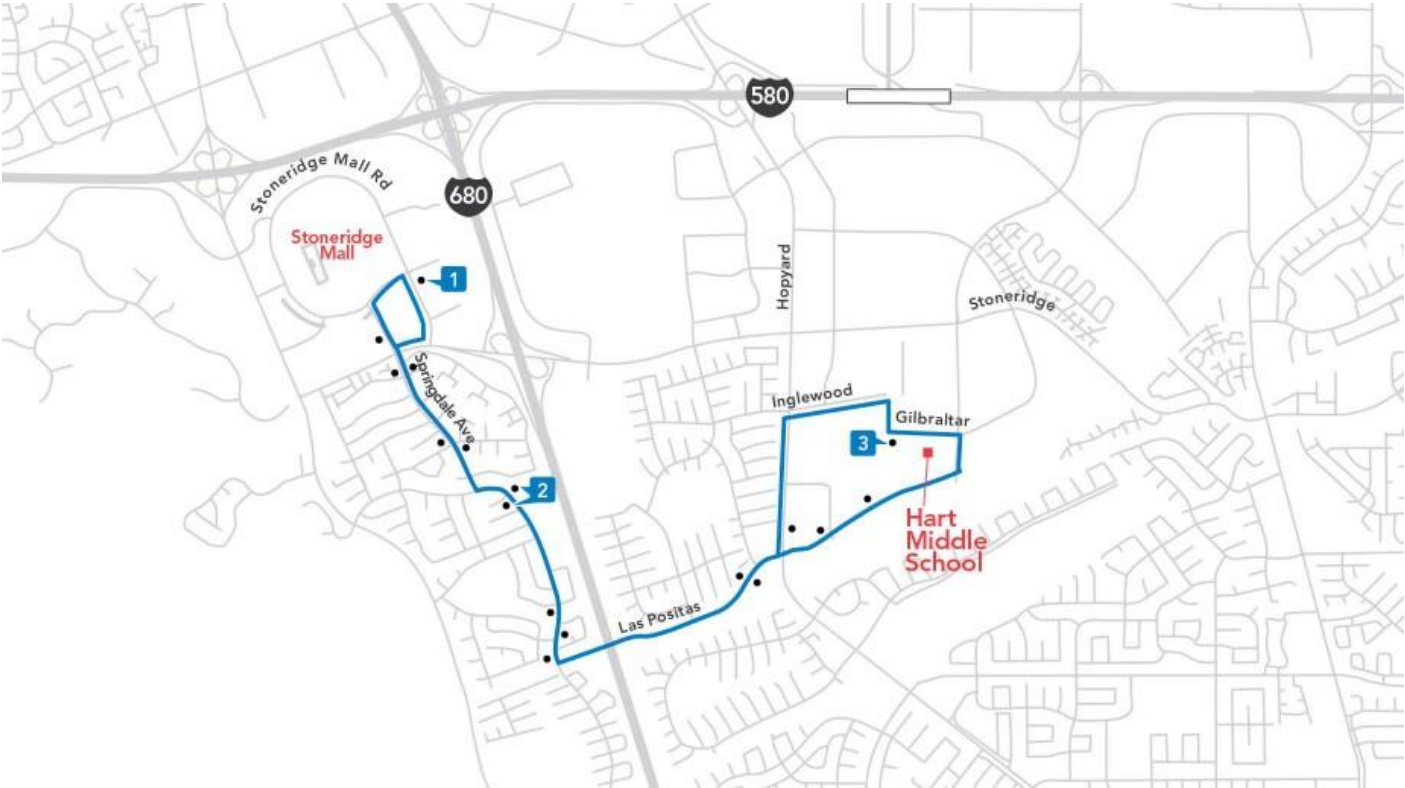

Route 603

Muirwood Park/Hart Middle School

Fall 2023

Morning

1	2	3
Stoneridge & McWilliams	Muirwood Park	Hart Middle School
8:11	8:17	8:30

On Wednesdays, morning bus leaves 49 minutes later than shown above.

Afternoon

3	2	1
Hart Middle School	Muirwood Park	Stoneridge & McWilliams
3:10	3:20	3:25