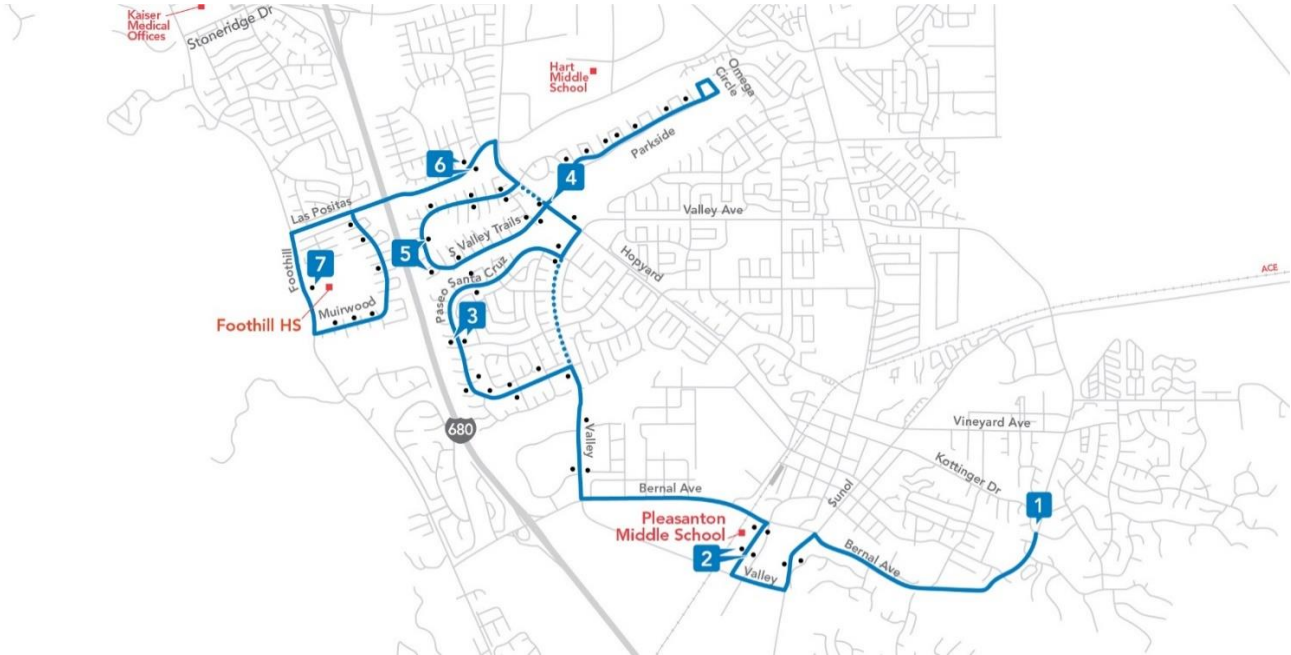

# Route 602

### Fall 2023

**Morning**

| 1                   | 2        | 3              | 4                 | 5                  | 6                    | 7                    |
|---------------------|----------|----------------|-------------------|--------------------|----------------------|----------------------|
| Bernal & Kottlinger | Case Ave | Del Prado Park | Parkside & Glenda | Valley Trails Park | Las Positas & Dorman | Foothill High School |
| 7:12                | 7:21     | 7:28           | 7:38              | 7:45               | 7:52                 | 8:10                 |

On Wednesdays & Thursdays, morning bus leaves 20 minutes later than shown above.

**Afternoon**

| 7                    | 6                    | 5                  | 4                 | 3              | 2        | 1                   |
|----------------------|----------------------|--------------------|-------------------|----------------|----------|---------------------|
| Foothill High School | Las Positas & Dorman | Valley Trails Park | Parkside & Glenda | Del Prado Park | Case Ave | Bernal & Kottlinger |
| 3:27*                | 3:31                 | 3:37               | 3:43              | -              | 3:55     | -                   |
| 3:27**               | 3:31                 | -                  | -                 | 3:38           | 3:47     | 3:55                |
| 4:31                 | 4:35                 | 4:41               | 4:47              | 4:55           | 5:04     | 5:10                |

\*destination sign on bus will show "602 Valley Trails" and "602 Parkside"

\*\*destination sign on bus will show "602 Del Prado"